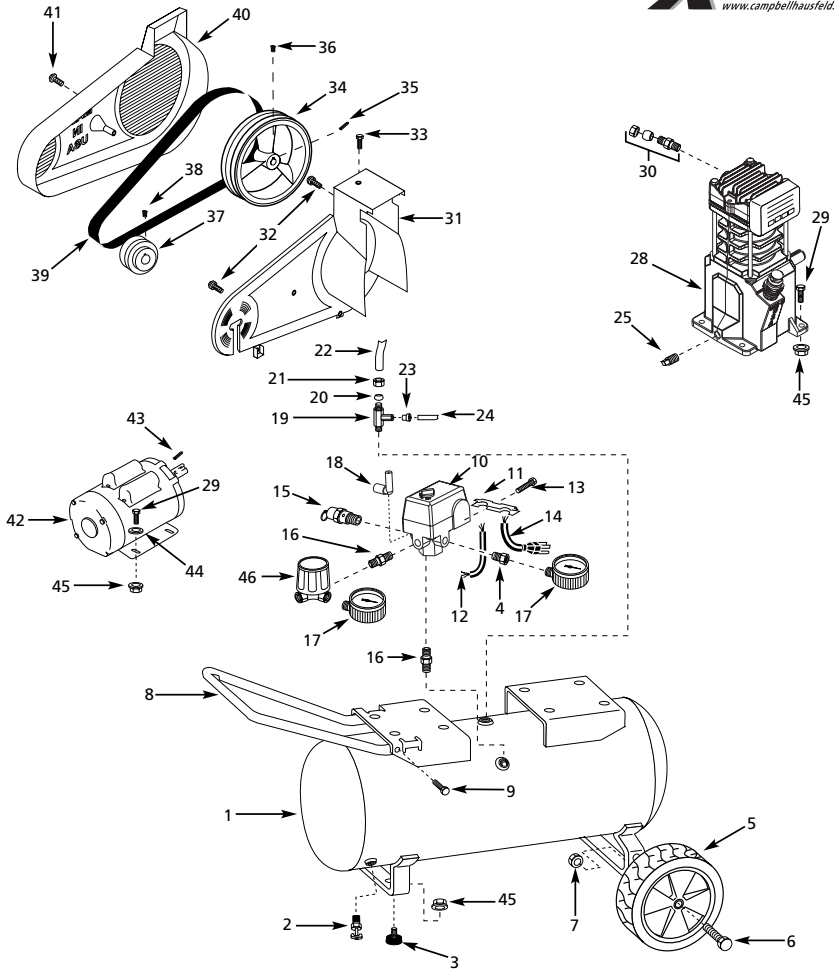

**CAMPBELL
HAUSFELD™**
BUILT TO LAST

Portable Air Compressors
Compressores de Ar Portáteis
Compressores de Aire Portátiles

Replacement Parts List

Lista de Peças de Reposição
Lista de Repuestos

**VS400106, VS401103, VS402406, VS402703, VS500900,
VX500900, VX811103, VX811304, & VX832103**

For parts, products & service information visit
POWER XPERT
www.campbellhausfeld.com