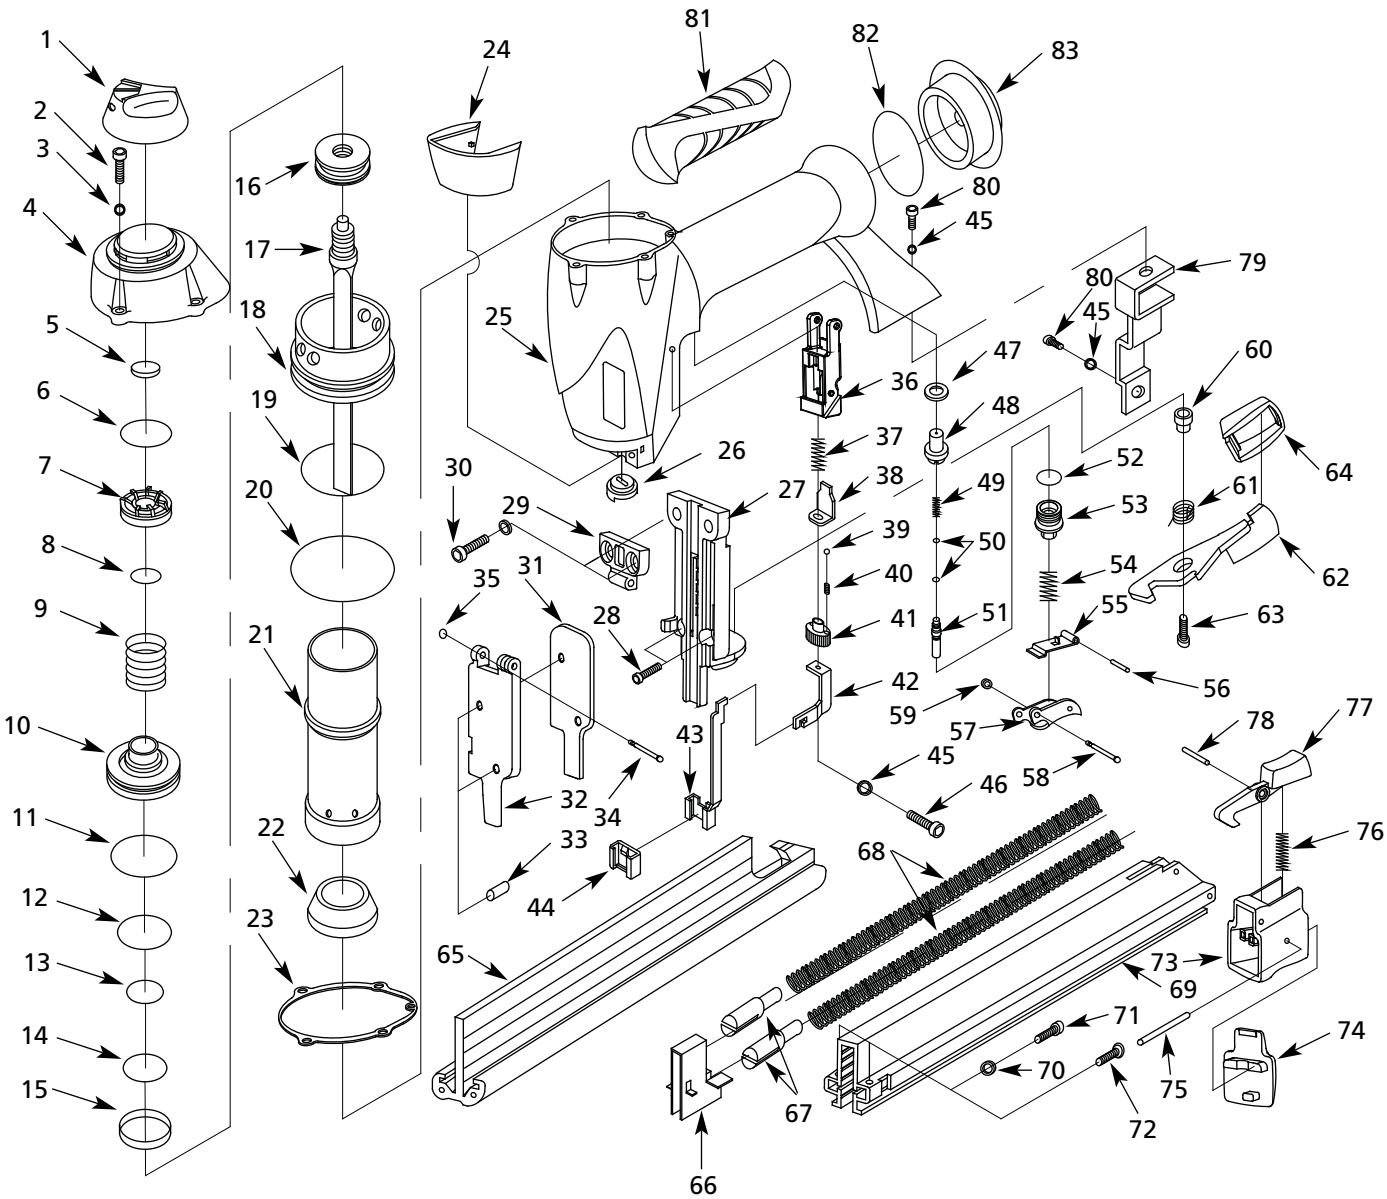

Narrow Crown Stapler

For replacement parts or technical assistance, call 1-888-241-5858

Please provide following information:

- Model number
- Serial number (if any)
- Part description and number as shown in parts list

Address parts correspondence to:

Attn: Parts Department
100 Production Drive
Harrison, OH 45030 U.S.A.

Ref. No.	Description	Part Number	Qty.
1	Exhaust deflector	SV490000AV	1
2	Hex. socket head bolt	SV490100AV	4
3	Spring washer	SV490200AV	6
4	Head cap	SV490300AV	1
5	Seal washer	*	1
6	O-ring	*	1
7	Internal lining	SV490600AV	1
8	O-ring	● *	1
9	Compression spring	●	1
10	Balance valve	●	1
11	O-ring	● *	1
12	O-ring	● *	1
13	O-ring	● *	1
14	O-ring	■ *	1
15	Ring	■ *	1
16	Piston	■	1
17	Driver Blade	■	1
18	Collar	SV491600AV	1
19	O-ring	*	1
20	O-ring	*	1
21	Cylinder	SV491900AV	1
22	Bumper	SV492000AV	1
23	Gasket	*	1
24	Nozzle shield	SV489700AV	1
25	Body	SV489600AV	1
26	Nozzle	SV492600AV	1
27	Driver guide	SV499300AV	1
28	Hex. socket head bolt	SV492800AV	2
29	Spacer	SV492900AV	1
30	Hex. socket head bolt	SV493000AV	2
31	Upper driver guide	SV499400AV	1
32	Driver guide cover	SV493200AV	1
33	Pin	SV493300AV	2
34	Pin	SV493400AV	1
35	O-ring	SV493500AV	1
36	Depth control guide frame	SV493600AV	1
37	Safety spring	SV493700AV	1
38	Depth control guide body	SV493800AV	1
39	Steel ball	SV493900AV	2
40	Spring	SV494000AV	2
41	Thumbwheel	SV494100AV	1
42	Upper work contact element	SV494200AV	1
43	Lower work contact element	SV494300AV	1
44	No-mar tip	SV494400AV	1
45	Spring washer	SV494500AV	3
46	Hex. socket head bolt	SV494600AV	1
47	Inner seal	▲ *	1
48	Upper valve body	SV494800AV	1
49	Inner trigger spring	SV494900AV	1
50	O-ring	▲ *	2

Ref. No.	Description	Part Number	Qty.
51	Trigger valve plunger	SV495100AV	1
52	O-ring	▲ *	1
53	Lower valve body	SV495300AV	1
54	Trigger spring	□	1
55	Trigger plate	□	1
56	Spring pin	□	1
57	Trigger	□	1
58	Pin for trigger	□	1
59	O-ring	□ * ▲	1
60	Bushing	SV496000AV	1
61	Torsion spring	SV496100AV	1
62	Quick release latch	SV496200AV	1
63	Hex. socket head bolt	SV496300AV	1
64	Button cover	SV496400AV	1
65	Magazine B	SV499500AV	1
66	Pusher	◆	1
67	Spring holder	◆	2
68	Pusher spring	◆	2
69	Magazine A	SV496900AV	1
70	Spring washer	SV497000AV	1
71	Hex. socket head bolt	SV497100AV	1
72	Flat head screw	SV497200AV	1
73	Magazine end stop	SV497300AV	1
74	Magazine pad	SV497400AV	1
75	Spring pin	SV497500AV	1
76	Spring	SV497600AV	1
77	Magazine latch button	SV497700AV	1
78	Spring pin	SV497800AV	1
79	Tail hanger	SV497900AV	1
80	Hex. socket head bolt	SV498000AV	2
81	Hand grip	SV498200AV	1
82	O-ring	*	1
83	End cap	SV489800AV	1

REPLACEMENT PARTS KITS

◆	Pusher assembly	SKN00900AV
▲	Trigger valve o-ring kit	SKN01000AV
■	Driver kit	SKN01600AV
●	Balance valve assembly	SKN01200AV
□	Trigger assembly	SKN01300AV
*	Complete o-ring replacement kit	SKN01700AV