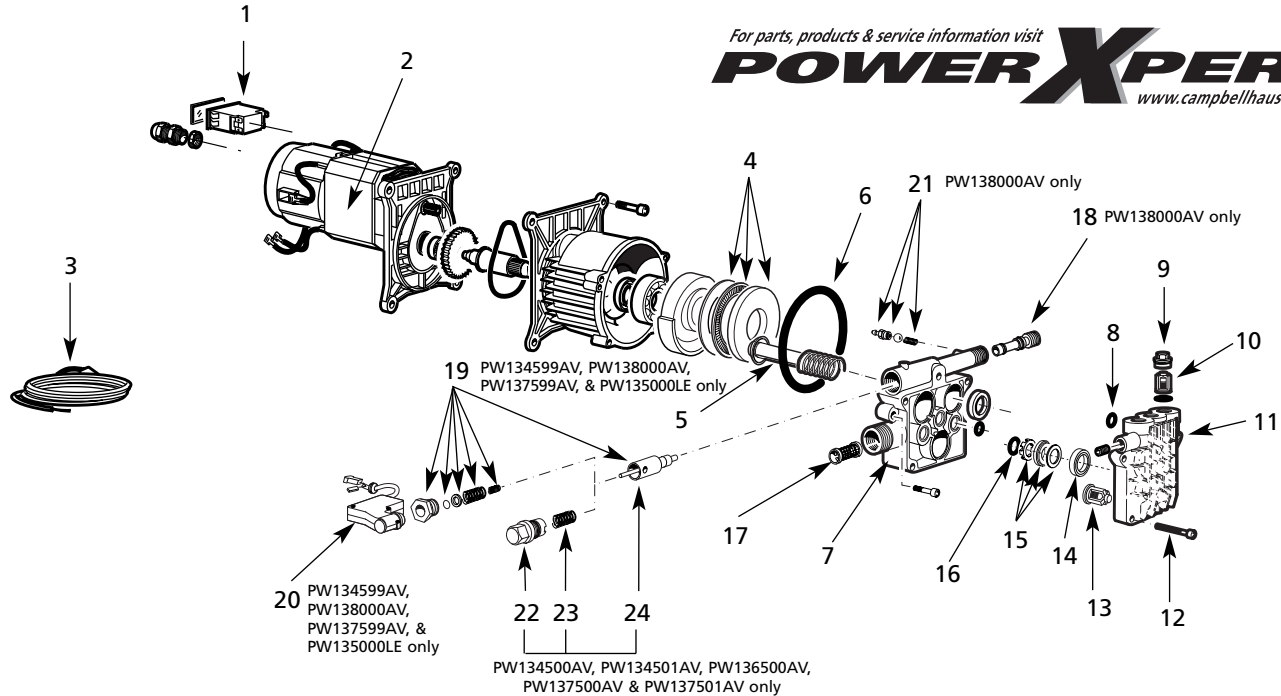

Replacement Parts List

Models PW134500AV, PW134501AV, PW134599AV, PW135000LE,
PW136500AV, PW137500AV, PW137501AV, PW137599AV, & PW138000AV

For Replacement Parts, Call 1-800-237-0987

Please provide following information:

- Model number
- Serial number (if any)
- Part description and number as shown in parts list

Address parts correspondence to:

Campbell Group/Parts Department
100 Production Drive
Harrison, OH 45030

Ref. No.	Description	Part No.	Qty.	Ref. No.	Description	Part No.	Qty.
1	On/off switch	PM041900SV	1	12	Bolt, head (includes 1 bolt)	PM025100SV	1
* 2	Motor assembly, universal			13	Inlet valve kit (includes 3 valves & 3 o-rings)	PM064740SV	1
	PW1345XXAV	PM222500SJ	1	14	Seal, water (includes 3 seals)	PM064730SV	1
	PW1350000LE	PM222500SJ	1	15	Piston guide kit	PM064720SV	1
	PW136500AV	PM222600SJ	1	16	Seal, oil (includes 3 seals)	PM064710SV	1
	PW1375XXAV	PM222500SJ	1	17	Filter, suction	PM014800SV	1
	PW138000AV	PM222700SJ	1	18	Internal chemical injector	PM062300SV	1
3	Power cord, 16 AWG, 2 wire	PM060100SV	1	19	Unloader kit, (includes cap, o-ring and unloader assembly)	PM080621SV	1
4	Needle bearing kit	PM041840SV	1	20	Microswitch assembly for instant start/stop system	PM080619SV	1
5	Piston kit (includes 3 pistons and springs)	PM058200SV	1	21	Detergent injector kit (includes barb, spring, ball, and o-ring)	PM064305SV	1
6	O-ring, 85X2.5	PM057800SV	1	22	Unloader cap with o-ring	PM057300SV	1
7	Piston body	PM040600SV	1	23	Unloader spring	PM057500SV	1
8	O-ring, high pressure, head	PM041870SV	1	24	Unloader housing & poppet	PM057400SV	1
9	Kit, valve cap (includes 3 caps)	PM064750SV	1				
10	Valve, outlet (includes 3 valves/o-rings)	PM064304SV	1				
11	Head, manifold	PM025200SV	1				