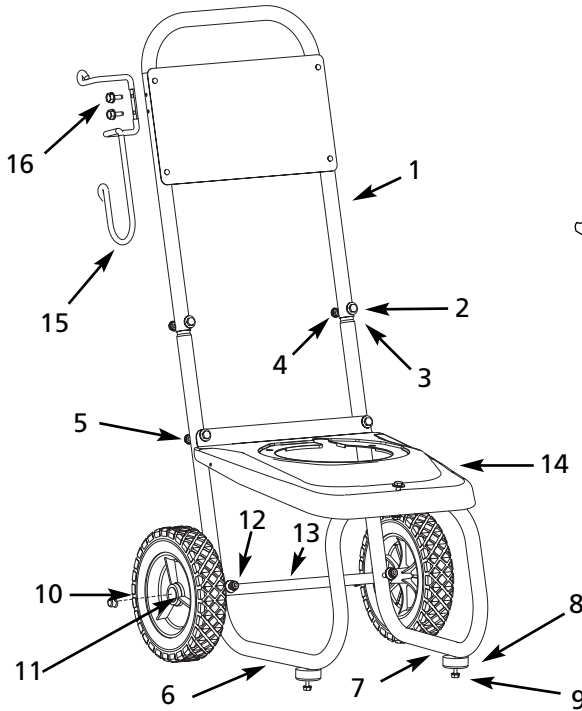

Replacement Parts List
Liste de Pieces de Rechange
Lista de Repuestos

For Replacement Parts,
Call 1-800-330-0712

For parts, products & service information visit
POWER XPERT
www.campbellhausfeld.com

Please provide following information:

- Model number
- Serial number (if any)
- Part description and number as shown in parts list

Address parts correspondence to:

Correspondance:
Puede escribirnos a:
The Campbell Group
Attn: Parts Department
100 Production Drive
Harrison, OH 45030 U.S.A.

Ref. No.	Description	PW245520LE
1	Handle assembly	PM060010AJ
2	1/4"-20 X 1 1/2" Bolt	⌘
3	Flat washer	⌘
4	1/4"-20 Nylon lock nut	⌘
5	1/4"-20 Serrated flange nut	⌘
6	Left leg	PM015404AV
7	Right leg	PM015405AV
8	Rubber bumper	AL062300AV
9	1/4"-20 X 3/4" Self-tapping screw	⌘
10	Wheel	WA002401AV
11	Pushnut	MJ104700AV
12	1/4"-20 X 2" Bolt	⌘
13	Axle	GN005500AV
14	Base plate	GN004530AV
15	Gun/hose rack	PM033400AV
16	#10 X 3/4" Self-tapping screw	⌘
17	Gun	PM005133AV
18	Hose	PM005001AV
19	Lance	PM035140AV
20	Δ Pump assembly	PM041806SJ
21	Δ Engine	PM041900AV

	PW154915LE	PW165015LE	PW185015LE	PW205203AI	PW205015LE	PW221815LE	Qty.
	PM050010AJ	PM050010AJ	PM050020AJ	PM050020AJ	PM050020AJ	PM050020AJ	1
	⌘	⌘	⌘	⌘	⌘	⌘	5
	⌘	⌘	⌘	⌘	⌘	⌘	9
	⌘	⌘	⌘	⌘	⌘	⌘	2
	⌘	⌘	⌘	⌘	⌘	⌘	5
	PM015401AV	PM015401AV	PM015404AV	PM015404AV	PM015404AV	PM015404AV	1
	PM015402AV	PM015402AV	PM015405AV	PM015405AV	PM015405AV	PM015405AV	1
	AL062300AV	AL062300AV	AL062300AV	AL062300AV	AL062300AV	AL062300AV	2
	⌘	⌘	⌘	⌘	⌘	⌘	2
	WA002401AV	WA002401AV	WA002401AV	WA002401AV	WA002401AV	WA002401AV	2
	MJ104700AV	MJ104700AV	MJ104700AV	MJ104700AV	MJ104700AV	MJ104700AV	2
	⌘	⌘	⌘	⌘	⌘	⌘	2
	GN005500AV	GN005500AV	GN005500AV	GN005500AV	GN005500AV	GN005500AV	1
	GN004530AV	GN004530AV	GN004530AV	GN004530AV	GN004530AV	GN004530AV	1
	PM033400AV	PM033400AV	PM033400AV	PM033400AV	PM033400AV	PM033400AV	1
	⌘	⌘	⌘	⌘	⌘	⌘	2
	PM037201AV	PM037201AV	PM037201AV	PM037201AV	PM037201AV	PM037201AV	1
	PM012900AV	PM012900AV	PM012900AV	PM012900AV	PM012900AV	PM012900AV	1
	PM037501AV	PM037501AV	PM037501AV	PM037401AV	PM037401AV	PM037401AV	1
	PM026000AJ	PM026000AJ	PM026000AJ	PM026100AJ	PM041806SJ	PM041806SJ	1
	PM041901AV	PM004280AV	PM025000AJ	PM041905AV	PM041900AV	PM041900AV	1

⌘ Item available at local hardware store.

Δ Not shown (See replacement parts list IN4552)