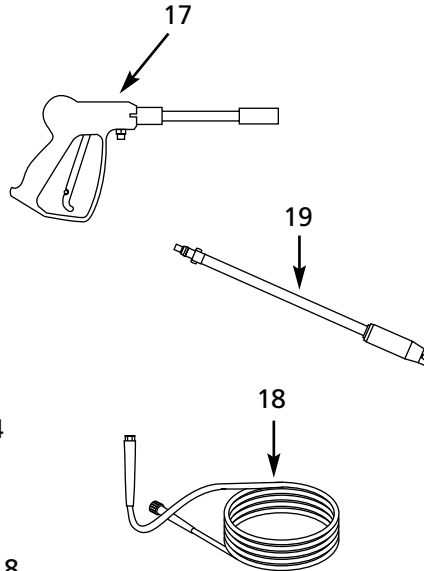

Replacement Parts List
Liste de Pieces de Rechange
Lista de Repuestos

For Replacement Parts,
Call 1-800-330-0712

For parts, products & service information visit
POWER XPERT
www.campbellhausfeld.com

Please provide following information:

- Model number
- Serial number (if any)
- Part description and number as shown in parts list

Address parts correspondence to:

Correspondance:
Puede escribirnos a:
The Campbell Group
Attn: Parts Department
100 Production Drive
Harrison, OH 45030 U.S.A.

Ref. No.	Description	PW245520LE
1	Handle assembly	PM060010AJ
2	1/4"-20 X 1 1/2" Bolt	⌘
3	Flat washer	⌘
4	1/4"-20 Nylon lock nut	⌘
5	1/4"-20 Serrated flange nut	⌘
6	Left leg	PM015404AV
7	Right leg	PM015405AV
8	Rubber bumper	AL062300AV
9	1/4"-20 X 3/4" Self-tapping screw	⌘
10	Wheel	WA002401AV
11	Pushnut	MJ104700AV
12	1/4"-20 X 2" Bolt	⌘
13	Axle	GN005500AV
14	Base plate	GN004530AV
15	Gun/hose rack	PM033400AV
16	#10 X 3/4" Self-tapping screw	⌘
17	Gun	PM005133AV
18	Hose	PM005001AV
19	Lance	PM035140AV
20	Δ Pump assembly	PM041806SJ
21	Δ Engine	PM041900AV

	PW154915LE	PW165015LE	PW185015LE	PW205203AI	PW205015LE	PW221815LE	Qty.
	PM050010AJ	PM050010AJ	PM050020AJ	PM050020AJ	PM050020AJ	PM050020AJ	1
	⌘	⌘	⌘	⌘	⌘	⌘	5
	⌘	⌘	⌘	⌘	⌘	⌘	9
	⌘	⌘	⌘	⌘	⌘	⌘	2
	⌘	⌘	⌘	⌘	⌘	⌘	5
	PM015401AV	PM015401AV	PM015404AV	PM015404AV	PM015404AV	PM015404AV	1
	PM015402AV	PM015402AV	PM015405AV	PM015405AV	PM015405AV	PM015405AV	1
	AL062300AV	AL062300AV	AL062300AV	AL062300AV	AL062300AV	AL062300AV	2
	⌘	⌘	⌘	⌘	⌘	⌘	2
	WA002401AV	WA002401AV	WA002401AV	WA002401AV	WA002401AV	WA002401AV	2
	MJ104700AV	MJ104700AV	MJ104700AV	MJ104700AV	MJ104700AV	MJ104700AV	2
	⌘	⌘	⌘	⌘	⌘	⌘	2
	GN005500AV	GN005500AV	GN005500AV	GN005500AV	GN005500AV	GN005500AV	1
	GN004530AV	GN004530AV	GN004530AV	GN004530AV	GN004530AV	GN004530AV	1
	PM033400AV	PM033400AV	PM033400AV	PM033400AV	PM033400AV	PM033400AV	1
	⌘	⌘	⌘	⌘	⌘	⌘	2
	PM037201AV	PM037201AV	PM037201AV	PM037201AV	PM037201AV	PM037201AV	1
	PM012900AV	PM012900AV	PM012900AV	PM012900AV	PM012900AV	PM012900AV	1
	PM037501AV	PM037501AV	PM037501AV	PM037401AV	PM037401AV	PM037401AV	1
	PM026000AJ	PM026000AJ	PM026000AJ	PM026100AJ	PM041806SJ	PM041806SJ	1
	PM041901AV	PM004280AV	PM025000AJ	PM041905AV	PM041900AV	PM041900AV	1

⌘ Item available at local hardware store.

Δ Not shown (See replacement parts list IN4552)