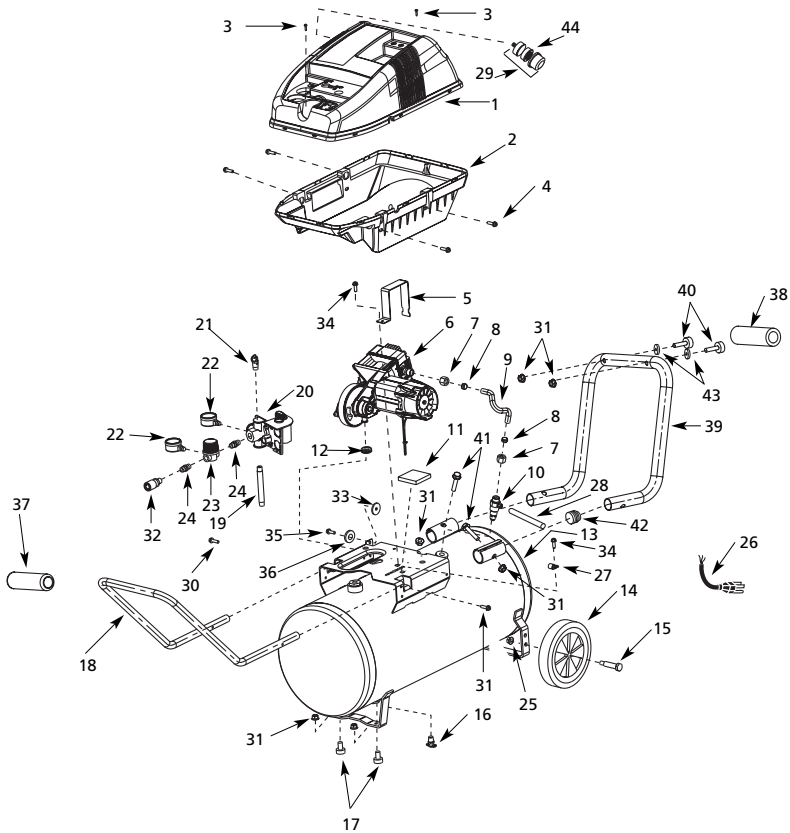

Oilless Air Compressors

Compresseurs d'Air Sans Huile

Compresores Sin Aceite

Replacement Parts List
Lista de Repuestos
Liste de Pièces de Rechange

WL650900, WL650800, WL651100

For parts, product & service information visit
POWER XPERT
www.chpower.com

For Replacement Parts, Call 1-800-543-6400

Address parts correspondence to:

Please provide the following information:

- -Model number
- -Serial number (if any)
- -Part description and number as shown in parts list

Parts Department
100 Production Drive
Harrison, OH 45303 USA

Ref. No.	Description	Part Numbers			Qty.
		WL650900	WL650800	WL651100	
1	Top cover	WL022000AV	WL022000AV	WL022000AV	1
2	Lower cover	WL008500AV	WL008500AV	WL008500AV	1
3	Screw	ST058502AV	ST058502AV	ST058502AV	2
4	Screw, 1/4" - 20 x 3/4"	ST074415AV	ST074415AV	ST074415AV	4
5	Motor bracket	BA018300AV	BA018300AV	BA018300AV	1
6	Pump/motor assembly	■	■	■	1
7	Compression nut	ST033001AV	ST033001AV	ST033001AV	2
8	Rubber sleeve	ST085200AV	ST085200AV	ST085200AV	2
9	Exhaust tube	WL014000AP	WL011200AP	WL014000AP	1
10	Check valve	CV222201AJ	CV222201AJ	CV222200AJ	1
11	Motor pad ▲	WL007802AV	WL007802AV	WL007802AV	1
12	Grommet ▲	WL008000AV	WL008000AV	WL008000AV	1
13	Tank	AR051800CG	AR052400CG	AR045300CG	1
14	Wheel	WA004000AV	WA003900AV	WA003900AV	2
15	Axle bolt	ST033400AV	ST033400AV	ST033400AV	2
16	Drain cock	D-1403	D-1403	D-1403	1
17	Foot	ST162600AV	ST162600AV	ST162600AV	2
18	Handle	HL005000AV	HL005000AV	HL004300AV	1
19	Pipe nipple	ST070362AV	ST070307AV	ST070362AV	1
20	Pressure switch	CW211400AV	CV209400AV	CW211400AV	1
21	Safety valve	V-215106AV	V-215100AV	V-215106AV	1
22	Gauge	GA016306AV	GA016305AV	GA016306AV	2
23	Regulator	RE300000AJ	RE300000AJ	RE300000AJ	1
24	Nipple	HF007301AV	HF007301AV	HF007301AV	2
25	Nut	ST033500AV	ST033500AV	ST033500AV	2
26	Power cord with plug	EC012601AV	EC012601AV	EC012601AV	1
27	Clip	WL012700AV	WL012700AV	WL012700AV	1
28	Flexible tube	ST117803AV	ST117803AV	ST117803AV	1
29	Filter	WL012000AV	WL012000AV	WL012000AV	1
30	Screw, 1/4" - 20 x 1-1/4"	ST073273AV	ST073273AV	ST073273AV	2
31	Nut	—	ST146000AV	ST146000AV	2
	Nut	ST146000AV	—	—	6
32	Coupler	MP288300AV	MP288300AV	MP288300AV	1
33	Washer	ST070933AV	ST070933AV	ST070933AV	1
34	Screw, 1/4" - 20 x 7/8"	ST073236AV	ST073236AV	ST073236AV	2
35	Screw, 1/4" - 20 x 3/4"	ST120200AV	ST120200AV	ST120200AV	1
36	Washer	ST070910AV	ST070910AV	ST070910AV	1
37	Handle grip	WL012100AV	—	—	1
38	Handle grip	WL012102AV	—	—	1
39	Vertical storage ground iron	WL019500AV	—	—	1
40	Foot	ST162601AV	—	—	2
41	Screw 5/16" - 18 x 1 1/2"	ST178303AV	—	—	2
42	1" Plug	ST073611AV	—	—	2
43	5/16" Washer	ST070930AV	—	—	2
44	Filter element	WL012300AV	WL012300AV	WL012300AV	1
REPLACEMENT PARTS KITS					
▲	Isolator kit (Includes #11 & 12)	WL211300AJ	WL211300AJ	WL211300AJ	1
■	Motor kit (includes #11)	WL212000AJ	WL212000AJ	WL212000AJ	1