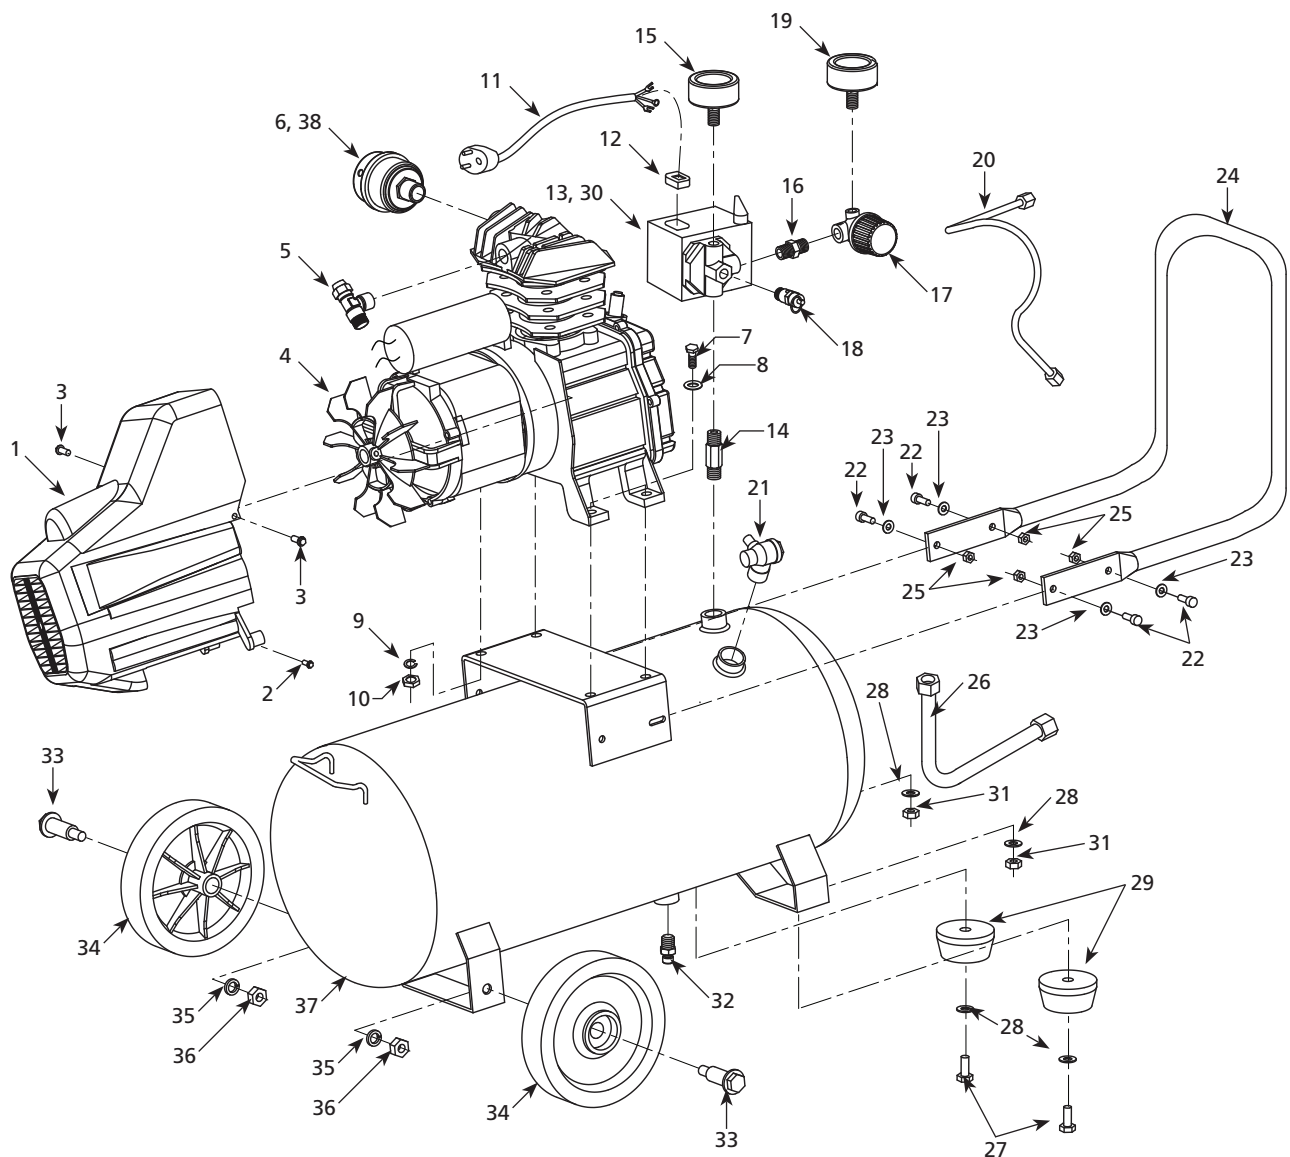

**For Replacement Parts or Technical Assistance,
Call 1-800-543-6400**

Please provide following information:

- Model number
- Serial number (if any)
- Part description and number as shown in parts list

Address any correspondence to:

Campbell Hausfeld
Attn: Customer Service
100 Production Drive
Harrison, OH 45030 U.S.A.

Replacement Parts List

Ref. No.	Description	Part Number for Models:		Qty.
		HX510000 HX510200	HX510100 HX510300 HX510400	
1	Shroud	HX000700AV	HX000700AV	1
2	Screw	-	-	2
3	Bolt	*	*	2
4	Pump/motor assembly	--	--	1
5	T-fitting w/easy start	HX000800AV	HX000800AV	1
6	Filter	HL018200AV	HL018200AV	1
7	Pump mount bolts	*	*	4
8	Washer	*	*	4
9	Lock washer	*	*	4
10	Hex nut	*	*	4
11	Powercord	EC014500AV	-	1
12	Strain relief	-	-	1
13	Pressure switch	CW212301AV	CW212301AV	1
14	Hex nipple	*	*	1
15	Tank gauge	GA016717AV	GA016717AV	1
16	Hex nipple	*	*	1
17	Hi flow regulator	RE206901AV	RE206901AV	1
18	140 psi safety valve	V-215100AV	V-215100AV	1
19	Regulator gauge	GA016718AV	GA016718AV	1
20	Unloader tube assembly	HX000900AV	HX000900AV	1
21	Check valve	HX001000AV	HX001000AV	1
22	Handle bolt	*	*	4
23	Washer	-	-	4
24	Handle	HX001100AV	HX001100AV	1
25	Nut	-	-	4
26	Exhaust tube assembly	HX001200AV	HX001200AV	1
27	Foot bolt	■	■	2
28	Washer	■	■	4
29	Rubber foot	■	■	2
30	Pressure switch unloader valve	CW219200AV	CW219200AV	1
31	Nut	■	■	2
32	Drain valve	D-1403	D-1403	1
33	Axle bolt	●	●	2
34	Wheel	●	●	2
35	Lock washer	●	●	2
36	Hex nut	●	●	2
37	Tank	-	-	1
38	Filter element	HL018300AV	HL018300AV	1
REPLACEMENT PARTS KITS				
●	Wheel kit	HX001400AV	HX001400AV	
■	Rubber feet kit	HX001500AV	HX001500AV	
--	Not available			
*	Standard hardware