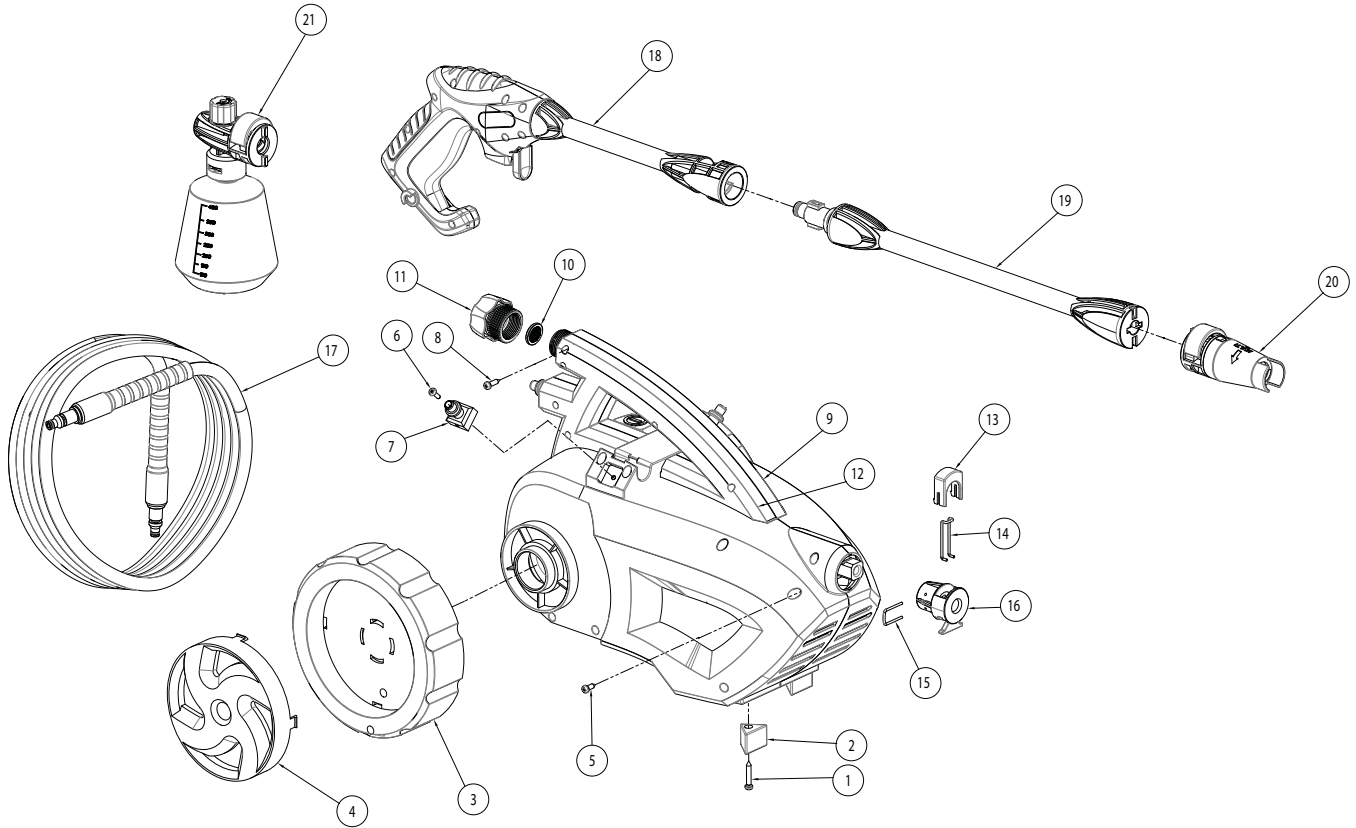

Campbell Hausfeld
Attn: Customer Service
100 Production Drive
Harrison, OH 45030 U.S.A.

REPLACEMENT PARTS LIST

Ref. No.	Description	PW135002	Qty.
1	SELF TAPPING SCREW	▲	2
2	FOOT CUSHION	▲	2
3	WHEEL	■	2
4	WHEEL COVER	■	2
5	SELF TAPPING SCREW	□	6
6	SELF TAPPING SCREW	◆	2
7	CONNECTOR	◆	3
8	SELF TAPPING SCREW	▼	6
9	LEFT HANDLE	□	1
10	FILTER	▷	1
11	GARDEN INLET FITTING	▷	2
12	RIGHT HANDLE	▼	1
13	COUPLING PAD	●	1
14	SNAP RING	●	1
15	U-PIN	●	1
16	OUTLET CONNECTOR	●	1
17	HIGH PRESSURE WATER HOSE	PW085400AV	1
18	CLEANING GUN	PW085500AV	1
19	LANCE	PW085600AV	1
20	ADJUSTABLE NOZZLE	PW085700AV	1
21	DETERGENT BOTTLE	PW084000AV	1
22	METAL FILE	N/A	1
23	WRENCH (NOT SHOWN)	▷	1