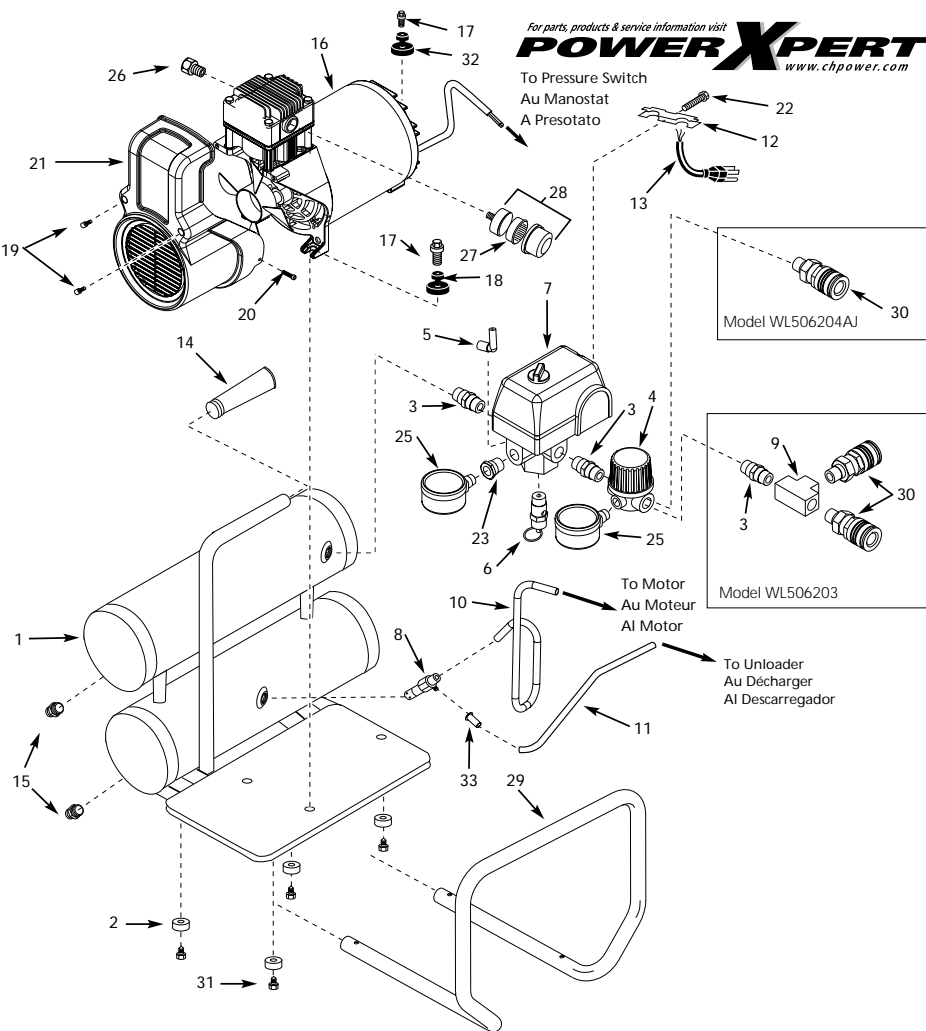

To Pressure Switch
Au Manostat
A Presotato

WL506203, WL506204

For Replacement Parts, Call 1-800-543-6400

Please provide following information:
 -Model number
 -Serial number (if any)
 -Part description and number as shown in parts list

Address parts correspondence to:
 The Campbell Group / Parts Department
 100 Production Drive
 Harrison, OH 45030 U.S.A.

Ref. No.	Description	WL506203	WL506204	Qty.
1	4 gal. twin tank	AR045800CG	AR045800CG	1
2	Molded rubber bumper	ST158300AV	ST158300AV	4
3	Nipple	HF002401AV	--	3
	Nipple	--	HF002401AV	2
4	Regulator	RE206202AV	RE206202AV	1
5	Unloader	CW210000AV	CW210000AV	1
6	140 psi Safety valve	V-215100AV	V-215100AV	1
7	Pressure switch	CW208700AJ	CW208700AJ	1
8	● Check valve	--	--	1
9	T connector	ST183700AV	--	1
10	● Exhaust tube	--	--	1
11	1/4" Flexible tube	ST079702AV	ST079702AV	1
12	Strain relief	CW209600AV	CW209600AV	1
13	Cord	EC012600AV	EC012600AV	1
14	Hand grip	ST160000AV	ST160000AV	1
15	Drain cock	D-1403	D-1403	2
16	Pump/motor assembly	WL372001AJ	WL372001AJ	1
17	Shoulder bolt	ST158000AV	ST158000AV	3
18	Rubber bushing	WL003203AV	WL003203AV	2
19	Shroud screw	ST129302AV	ST129302AV	2
20	Shroud screw	ST129301AV	ST129301AV	1
21	Shroud	WL012400AV	WL012400AV	1
22	Strain relief screw	ST209800AV	ST209800AV	1
23	Reducer	ST071407AV	ST071407AV	1
24	Δ Warning label decal	DK632600AV	DK632600AV	1
25	Gauge	GA016303AJ	GA016303AJ	2
26	● Fitting	--	--	1
27	Filter element	WL012300AV	WL012300AV	1
28	Filter	WL012000AV	WL012000AV	1
29	Roll bar	WL006900AV	WL006900AV	1
30	Coupler	MP333610	--	2
	Coupler	--	MP323400AV	1
31	Foot screw	ST073276AV	ST073276AV	4
32	Rubber bushing (Rear)	WL003202AV	WL003202AV	1
33	Insert	ST079600AV	ST079600AV	1
REPAIR KITS				
●	Exhaust tube kit	WL209303AJ	WL209303AJ	1
(Δ)	Not shown			