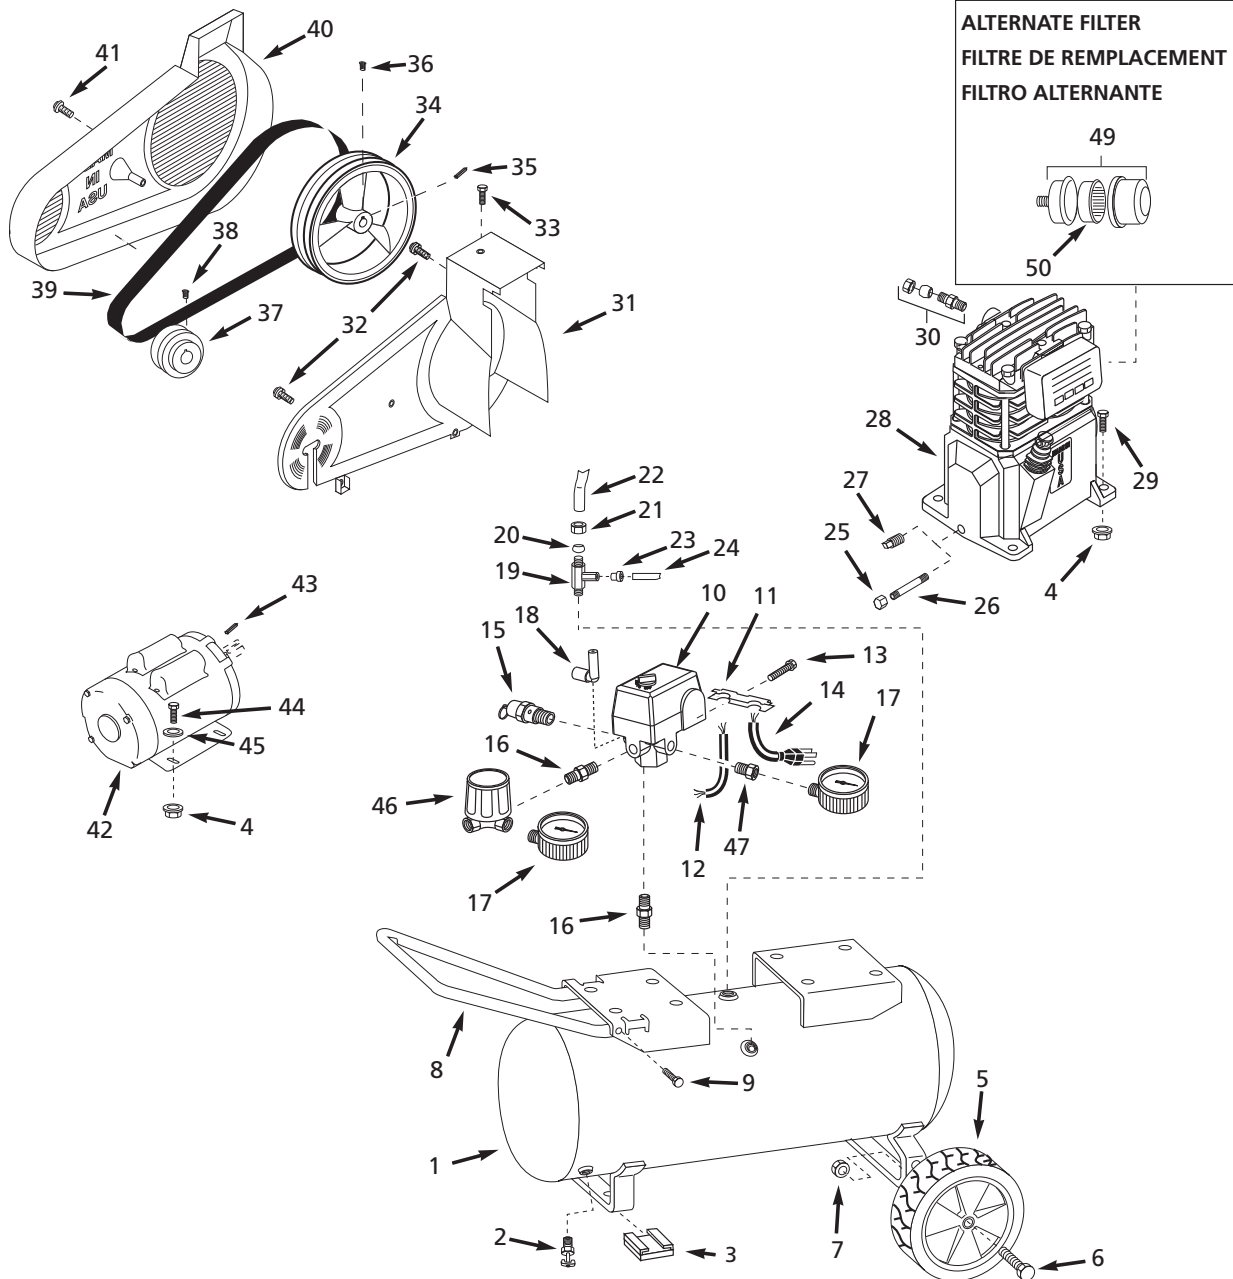

Portable Air Compressors

Compresseurs d'Air Portatifs

Compresores de Aire Portátiles

Replacement Parts List
Liste de Pièces de Rechange
Lista de Repuestos

EX830001, VT618305, VT623305,
VT629004, VT629022, VT634900

For parts, products & service information visit
POWER XPERT
www.chpower.com