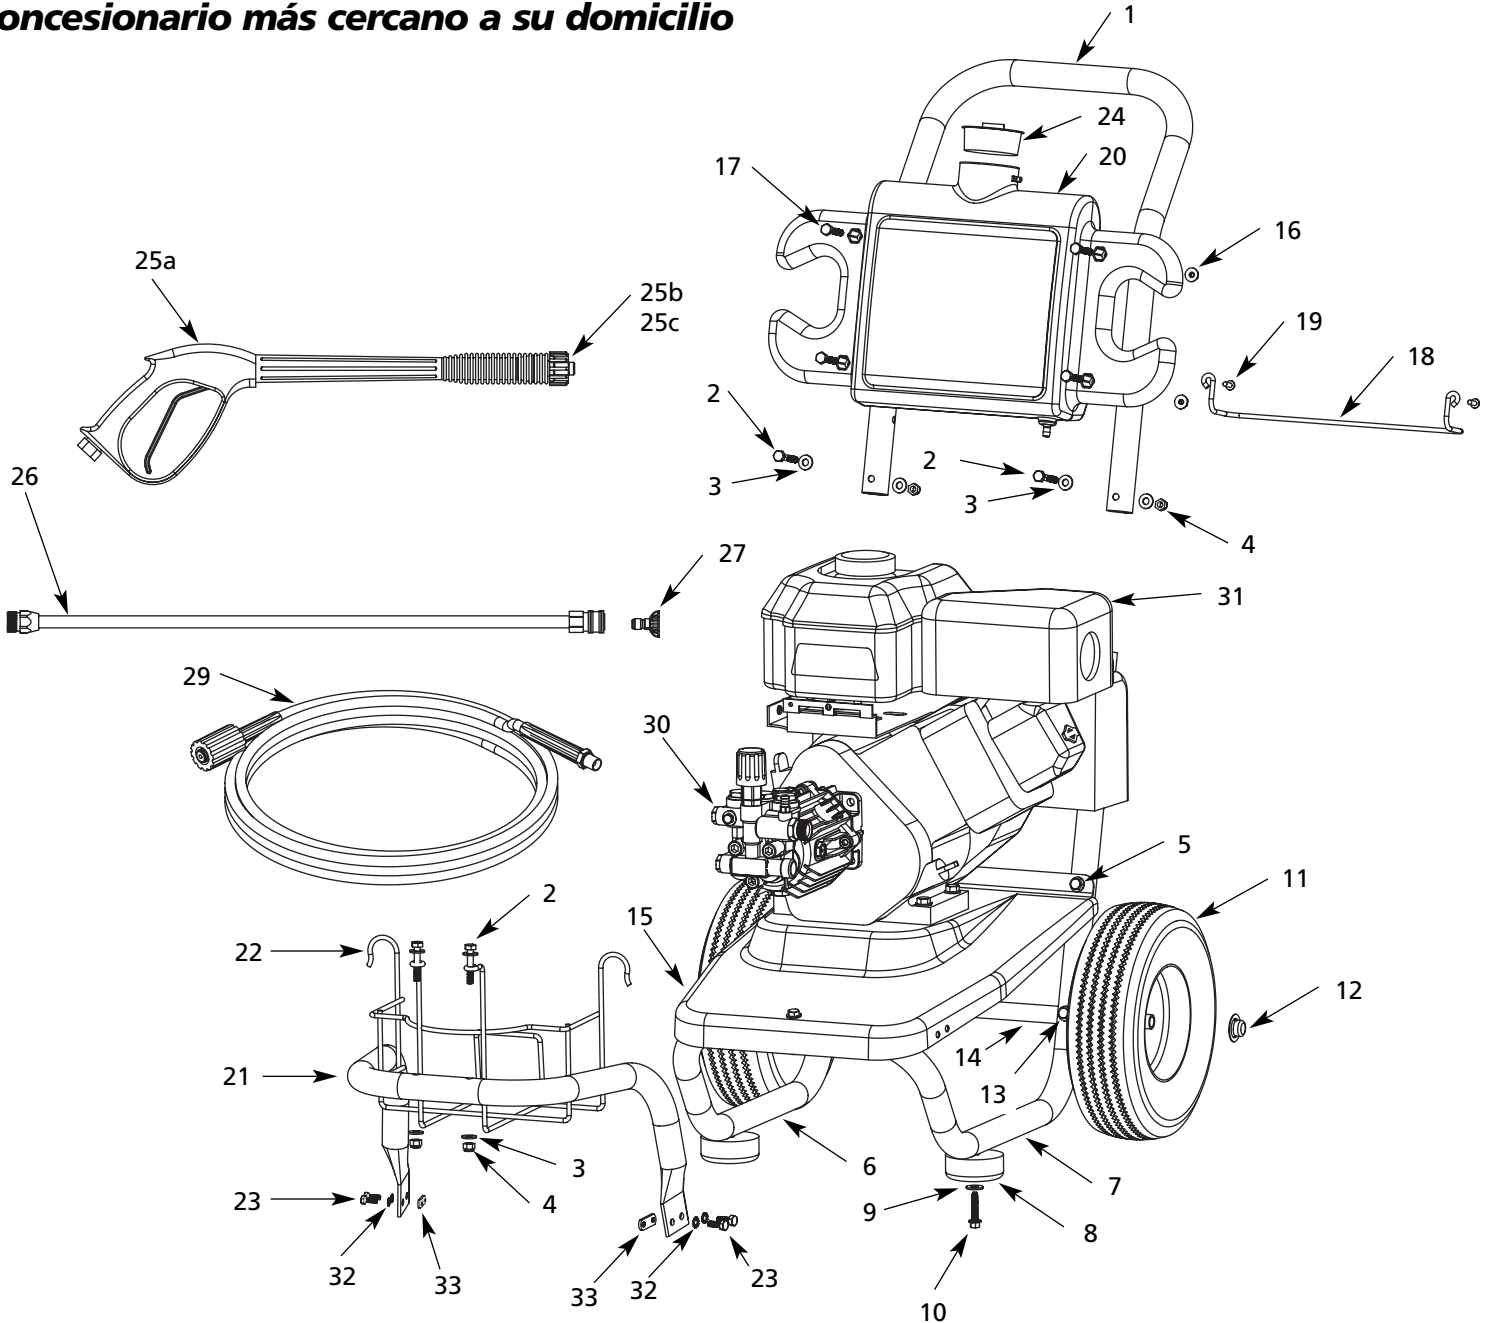

Gas Powered Pressure Washer

Nettoyeur Haute Pression à Essence

Lavadora de Presión a Gasolina

PW2705H3LE

For replacement parts, call 1-800-330-0712

Pour des pièces de rechange ou de l'aide, composer 1-800-330-0712

Para ordenar repuestos, sírvase llamar al concesionario más cercano a su domicilio