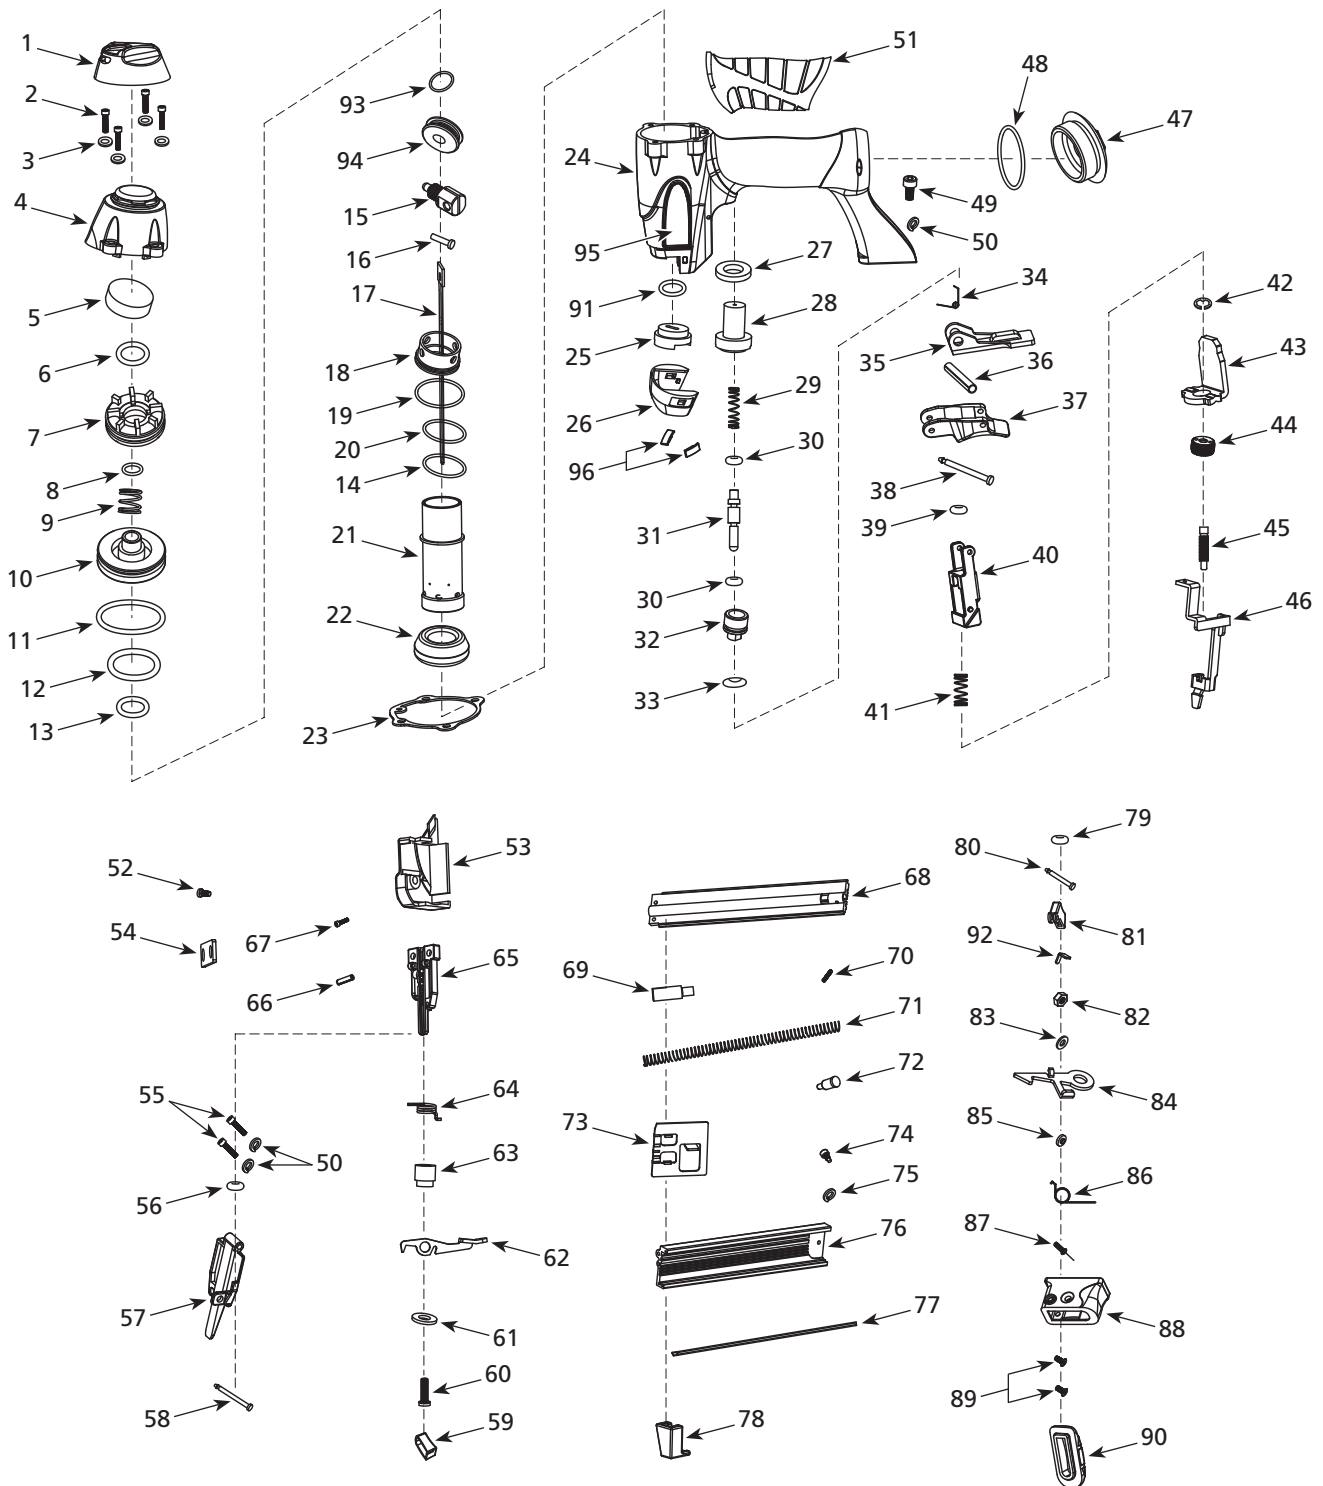

1-1/4 inch Brad Nailer

Cloueuse de pointes de vitrier de 3,18 cm

Clavadora de clavos de 3,18 cm

Replacement Parts Manual
Manuel de Pièces de Rechange
Manual de Lista de Repuestos

CHN10100

For Replacement Parts or Technical Assistance, Call 1-800-543-6400

Please provide following information:

- Model number
- Serial number (if any)
- Part description and number as shown in parts list

Address any correspondence to:

Campbell Hausfeld
Attn: Customer Service
100 Production Drive
Harrison, OH 45030 U.S.A.

Ref. No.	Description	Part Number	Qty.
1	Exhaust cover	--	1
2	Bolt	--	4
3	Washer	--	4
4	Body cap	--	1
5	Exhaust bumper	★	1
6	O-ring	★	1
7	Valve guide	--	1
8	O-ring	◆ ★	1
9	Spring	--	1
10	Valve piston	◆	1
11	O-ring	◆ ★	1
12	O-ring	◆ ★	1
13	O-ring	◆ ★	1
14	O-ring	★	1
15	Head for driver blade	●	1
16	Pin	●	1
17	Driver blade	●	1
18	Press ring	--	1
19	O-ring	★	1
20	O-ring	--	1
21	Cylinder	--	1
22	Main piston stop	--	1
23	Seal	★	1
24	Body housing	--	1
25	Plastic driver guide	--	1
26	Front plastic cover	--	1
27	Washer	■ ★	1
28	Trigger valve cage	--	1
29	Spring	--	1
30	O-ring	■ ★	2
31	Trigger valve stem	--	1
32	Air switch cover	--	1
33	O-ring	■ ★	1
34	Trigger spring	▼	1
35	Secondary trigger	▼	1
36	Spring pin	▼	1
37	Main trigger	▼	1
38	Button	▼	1
39	O-ring	■ ▼ ★	1
40	Contact arm guard	--	1
41	Spring	--	1
42	E-ring	--	1
43	Upper contact arm	--	1
44	Adjustable reel	--	1
45	Bolt	--	1
46	Contact arm	--	1
47	Rear body cap	--	1
48	O-ring	--	1
49	Bolt	--	1
50	Washer	--	3
51	Rubber grip	--	1
52	Bolt	--	1
53	Plastic cover	--	1
54	Upper main bit guide	--	1
55	Bolt	--	2
56	O-ring	--	1

Ref. No.	Description	Part Number	Qty.
57	Main bit guide	--	1
58	Connector pin	--	1
59	Quick release cover	--	1
60	Bolt	--	1
61	Washer	--	1
62	Release trigger	--	1
63	Ring	--	1
64	Spring	--	1
65	Secondary bit guide	--	1
66	Spring pin	--	1
67	Bolt	--	1
68	Magazine cover	--	1
69	Pusher attachment	▲	1
70	Bolt	▲	1
71	Spring	--	1
72	Pusher attachment	▲	1
73	Pusher	▲	1
74	Bolt	--	1
75	Washer	--	1
76	Magazine guide board	--	1
77	Steel plate	--	1
78	Contact arm cover	--	1
79	O-ring	--	1
80	Key button	--	1
81	Key	--	1
82	Nut	--	1
83	Washer	--	1
84	Pawl of feeder	--	1
85	Shaft	--	1
86	Spring	--	1
87	Bolt	--	1
88	Stopper	--	1
89	Bolt	--	2
90	Stopper attachment	--	1
91	O-ring	★	1
92	Scaleboard	--	1
93	O-ring	● ★	1
94	Main piston	●	1
95	Polydome decal	--	2
96	Bumpers	--	2

REPLACEMENT PARTS KITS

▲	Pusher assembly	SKN00100AV
■	Trigger valve o-ring kit	SKN00200AV
●	Driver kit	SKN00700AV
◆	Balance valve assembly	SKN00400AV
▼	Trigger assembly	SKN00500AV
★	Complete o-ring replacement kit	SKN00800AV
--	Not Available