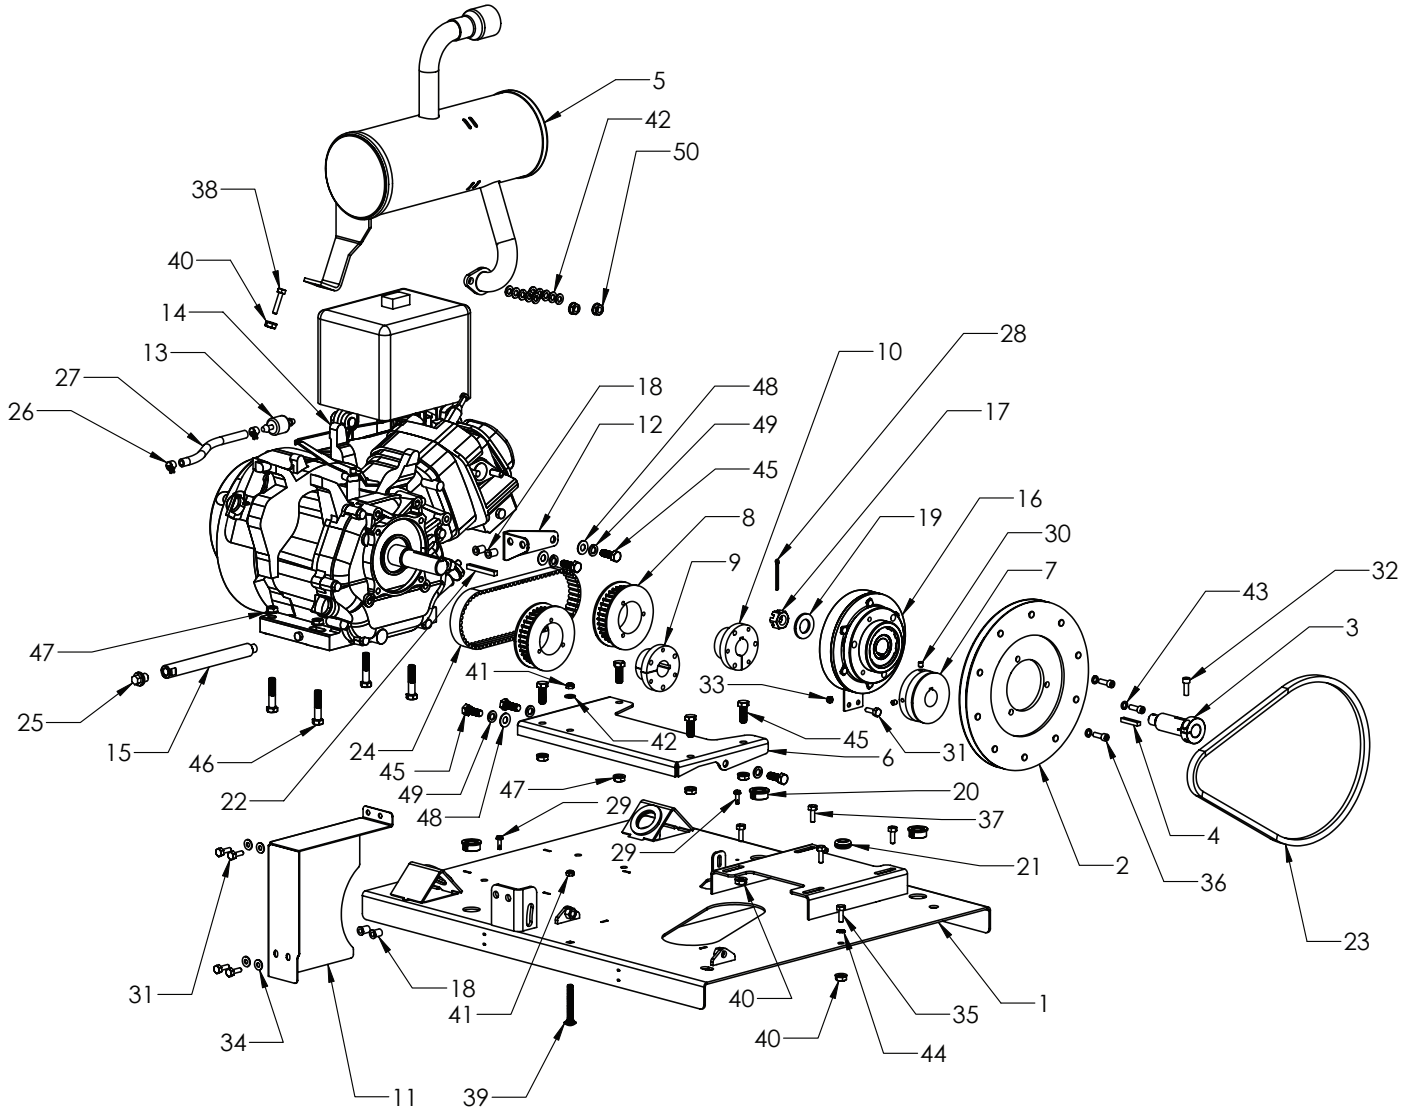

Chassis Replacement Parts List for Models GR2000, GR2100, GR2500, GR3000, GR3100 and GR3500

For Replacement Parts or Technical Assistance, Call 1-800-746-5641

Please provide following information:

- Model number
- Serial number
- Part description and number as shown in parts list

Address any correspondence to:

Campbell Hausfeld
Attn: Customer Service
100 Mundy Memorial Drive
Mt. Juliet, TN 37122 U.S.A.

Replacement Parts List

Ref. No.	Description	Part No.	Qty.	Ref. No.	Description	Part No.	Qty.
1	Chassis	GW004151KK	1	31	Hex bolt - 1/4-20 x 3/4 inch	--	5
2	Compressor pulley	GW004331AG	1	32	Socket head bolt - 1/4-20 x 3/4 inch	--	1
3	Clutch spacer	GW004572AD	1	33	Nylock nut - 1/4-20	--	1
4	Rectangular key	GW004573AV	1	34	Flat washer - 1/4	--	4
5	Muffler	GW004610AV	1	35	Hex bolt - 5/16-18 x 1/2 inch	--	1
6	Alternator mounting plate	GW004930KK	1	36	Socket head bolt - 5/16-18 x 5/8 inch	--	3
7	Engine pulley	GW004940AD	1	37	Hex bolt - 5/16-18 x 3/4 inch	--	4
8	Synchronous pulley	GW004941AD	2	38	Hex bolt - 5/16-18 x 1-1/4 inch	--	1
9	Pulley bushing - 24 mm	GW004942AD	1	39	Carriage bolt - 5/16-18 x 1-3/4 inch	--	1
10	Pulley bushing - 1 inch	GW004943AD	1	40	Flange nut - 5/16-18	--	6
11	Alternator belt guard	GW004950KK	1	41	Nylock nut - 5/16-18	--	2
12	Belt guard bracket	GW004955KK	1	42	Flat washer - 5/16	--	11
13	Fuel filter	GW004978AV	1	43	Split lock washer - 5/16	--	3
14	Engine - Honda GX390 electric start	GW004980AV	1	44	Star washer - 5/16	--	1
15	Oil drain extension	GW004981AV	1	45	Hex bolt - 3/8-16 x 1 inch	--	9
16	Electric clutch	GW004985SJ	1	46	Hex bolt - 3/8-16 x 1-3/4 inch	--	4
17	Castle nut	MJ104709AV	1	47	Flange nut - 3/8-16	--	8
18	Rivet nut - 1/4-20	MJ105205AV	4	48	Flat washer - 3/8	--	3
19	Flat washer	MJ105710AV	1	49	Split lock washer - 3/8	--	5
20	Bushing - 1 inch	MJ110201AV	3	50	Flange nut - M8	--	2
21	Grommet	MJ110205AV	1	--	Standard hardware item		
22	Square key	MJ116000AV	1				
23	V-belt	MJ117000AV	1				
24	Synchronous belt	MJ117001AV	1				
25	Oil drain plug	Contact Honda	1				
26	Hose clamp	--	2				
27	Fuel Hose - 1/4 ID	--	1				
28	Cotter pin - 3/16 x 1-1/2 inch	--	1				
29	Hex sheet metal screw - #10 x 1/2 inch	--	2				
30	Set Screw - 1/4-20	--	2