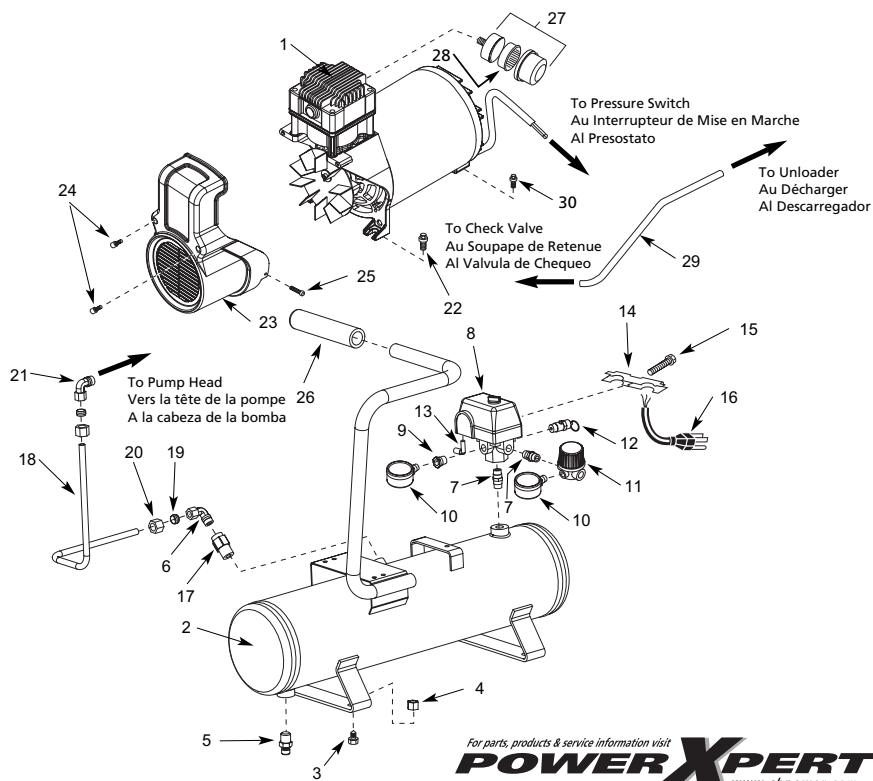

Portable Air Compressor Compresseur d'Air Portatif Compresores de Aire Portátiles

Replacement Parts List,
Liste de Pièces de Rechange
Lista de Repuestos

WL510009, WL510010

For parts, products & service information visit
POWER XPERT
www.chpower.com

The Campbell Group
 Attn: Parts Department
 100 Production Drive
 Harrison, OH 45030 U.S.A.

Ref. No.	Description	WL510009 WL510010	Qty.
1	Pump/motor	WL361002AJ	1
2	Tank	AR047300CG	1
3	Foot	ST162600AV	4
4	Lock nut	ST146000AV	4
5	Drain cock	D-1403	1
6	Elbow	ST072226AV	1
7	1/4" - 18 NPT nipple	HF002401AV	2
8	Pressure switch	CW208700AJ	1
9	Reducer 1/4"-18 x 1/8" - 27	ST071407AV	1
10	Gauge	GA016303AV	2
11	Regulator	RE206202AV	1
12	ASME Safety valve	V-215100AV	1
13	Unloader	CW210000AV	1
14	Strain relief	CW209600AV	1
15	Strain relief screw	ST209800AV	1
16	Power cord	EC012600AV	1
17	Check valve	CV222500AJ	1
18	● Exhaust tube	WL018600AP	1
19	● Compression nut	ST039700AV	2
20	● Ferrule (Brass)	ST039800AV	2
21	Exhaust fitting	ST072224AV	1
22	Mounting bolt	ST073275AV	2
23	Shroud	WL012402AV	1
24	Shroud screw	ST129302AV	2
25	Plascrew M3	ST129301AV	1
26	Handle grip	ST160000AV	1
27	Filter	WL012000AV	1
28	Filter element	WL012300AV	1
29	Flex tube	ST079704AV	1
30	Mounting Screw	ST116400AV	1
	● Exhaust tube kit	WL209304AJ	1