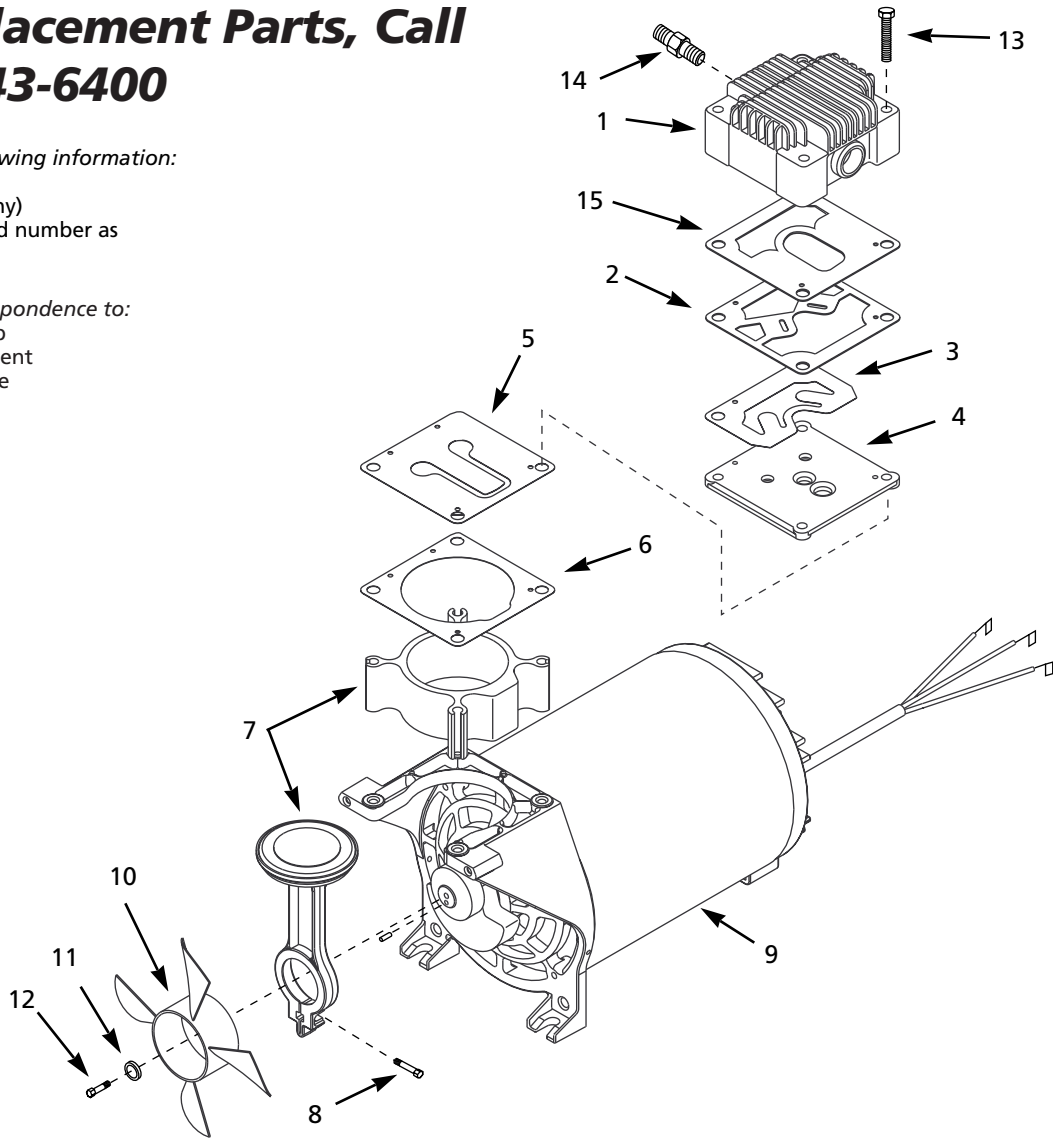

- Model number
- Serial number (if any)
- Part description and number as shown in parts list

Address parts correspondence to:
The Campbell Group
Attn: Parts Department
100 Production Drive
Harrison, OH 45030

Ref. No.	Description	WL361000AJ	WL361500AJ	WL362000AJ	WL381000AJ	WL381500AJ	WL382000AJ	Qty.
1	Head	WL000302AV	WL000302AV	WL000302AV	WL000302AV	WL000302AV	WL000302AV	1
2 ▲	Head gasket	XA010800AV	XA010800AV	XA010800AV	XA010800AV	XA010800AV	XA010800AV	1
3 ▲	Exhaust valve	▲	▲	▲	▲	▲	▲	1
4 ▲	Valve plate	▲	▲	▲	▲	▲	▲	1
5 ▲	Intake valve	▲	▲	▲	▲	▲	▲	1
6 ▲	Cylinder gasket	XA012100AV	XA012100AV	XA012100AV	XA012101AV	XA012100AV	XA012101AV	1
7	Piston ass'y (incl. #8)	WL210200AJ	WL210300AJ	WL210400AJ	WL210400AJ	WL210200AJ	WL210400AJ	1
8	M5 x .8 x 20 HH cap screw	(Included with piston assembly, ref. no. 7) -----						1
9	Motor assembly	WL209900AJ	WL209901AJ	WL209902AJ	WL209905AJ	WL209906AJ	WL209907AJ	1
10	Axial fan	■	■	■	■	■	■	1
11	Washer	■	■	■	■	■	■	1
12	M5 x .8 x 12 HHCS (L.H.)	■	■	■	■	■	■	1
13 ●	Head bolts	ST074318AV	ST074318AV	ST074318AV	ST074318AV	ST074318AV	ST074318AV	4
14	Compression connector	ST159001AV	ST159001AV	ST162100AV	ST159001AV	ST159001AV	ST159001AV	1
15 ▲	Head gasket	XA012000AV	XA012000AV	XA012000AV	XA012000AV	XA012000AV	XA012000AV	1

Replacement Parts List (Continued)

Ref. No.	Description	WL361000AJ	WL361500AJ	WL362000AJ	WL381000AJ	WL381500AJ	WL382000AJ	Qty.
●	Head bolt kit (set of 4)	WL602801AJ	WL602801AJ	WL602801AJ	WL602801AJ	WL602801AJ	WL602801AJ	1
▲	Valve plate kit (Includes #2-6 & 15)	WL201401AJ	WL201401AJ	WL201401AJ	WL201404AJ	WL201401AJ	WL201404AJ	1
■	Fan kit (Incl. #10-12)	WL209800AJ	WL209800AJ	WL209801AJ	WL209801AJ	WL209800AJ	WL209801AJ	1