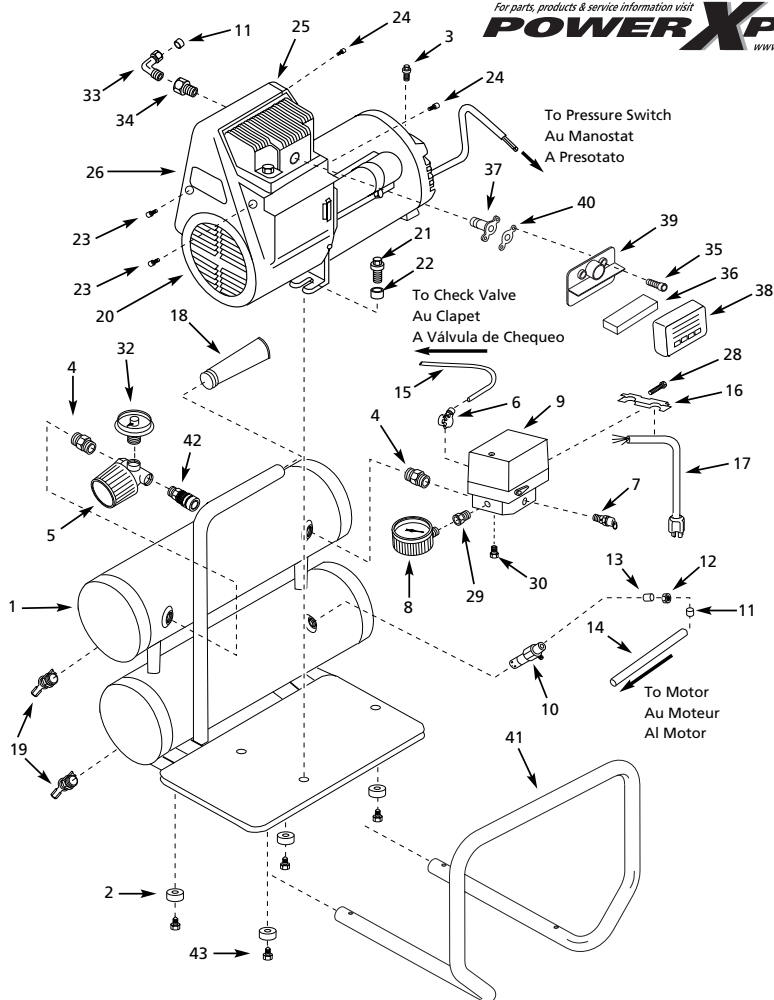

Portable Air Compressor Compresseur D'air Portatif Compressores D'aire Portáil

Replacement Parts List
Liste de Pièces de Rechange
Lista de Repuestos

Model WL505808
Modèle WL505808
Modelo WL505808

POWER XPERT
www.campbellhausfeld.com

WL505808

For Replacement Parts, Call 1-800-543-6400

Please provide following information:

- -Model number
- -Serial number (if any)
- -Part description and number as shown in parts list

Address parts correspondence to:

The Campbell Group / Parts Department
100 Production Drive
Harrison, OH 45030 U.S.A.

Ref. No.	Description	WL505808	Qty.
1	4 gal. twin tank	AR232501LM	1
2	Molded rubber bumper	ST158300AV	4
3	Hex washer head tap screw	ST116400AV	1
4	▲ Nipple	HF002401AV	2
5	Regulator	RE206203AV	1
6	▲ Unloader	CW000800AV	1
7	▲ 140 psi Safety valve	V-215100AV	1
8	▲ 1/8" NPT Gauge	GA016300AV	1
9	▲ Pressure switch	CW207576AV	1
10	● Check valve	CV221505AJ	1
11	● Tube insert	ST079601AV	2
12	● Compression nut	ST039700AV	1
13	● Compression sleeve	ST039800AV	1
14	● Exhaust tube	WL005900AV	1
15	1/4" Flexible tube	ST079711AV	1
16	Strain relief	CW00700AV	1
17	Cord	EC012600AV	1
18	Hand grip	ST160000AV	1
19	Drain cock	D-1403	2
20	Pump/motor assembly	WL362001AJ	1
21	Shoulder bolt	ST158000AV	2
22	Rubber bushing	WL004101AV	2
23	Shroud screw	ST129302AV	2
24	Plascrew	ST158400AV	2
25	Rear cover	WL007600AV	1
26	Front shroud	WL006603AV	1
28	Strain relief screw	ST074118AV	1
29	▲ Reducer	ST071407AV	1
30	▲ Plug	ST022500AV	1
31	△ Warning label decal (3 pieces)	DK630000AV	1
32	Regulator gauge	GA016101AV	1
33	● Elbow	ST072224AV	1
34	● Fitting	ST162100AV	1
35	■ Screw, 1/4"-20 x 3/4"	ST074415AV	2
36	■ Filter element	VT042500AV	1
37	■ Adapter filter	WL002800AV	1
38	■ Filter housing (Front)	WL208900AV	1
39	■ Filter housing (Back)	WL209000AV	1
40	■ Gasket adapter	XA010600AV	1
41	Roll bar	WL006900AV	1
42	Coupler	MP323400AV	1
43	Foot screw	ST073276AV	4
REPAIR KITS			
	▲ Manifold assembly kit	CV303300AJ	1
	● Exhaust tube kit	WL209300AJ	1
	■ WL Filter assembly	WL209100AJ	1

(Δ) Not shown

www.campbellhausfeld.com