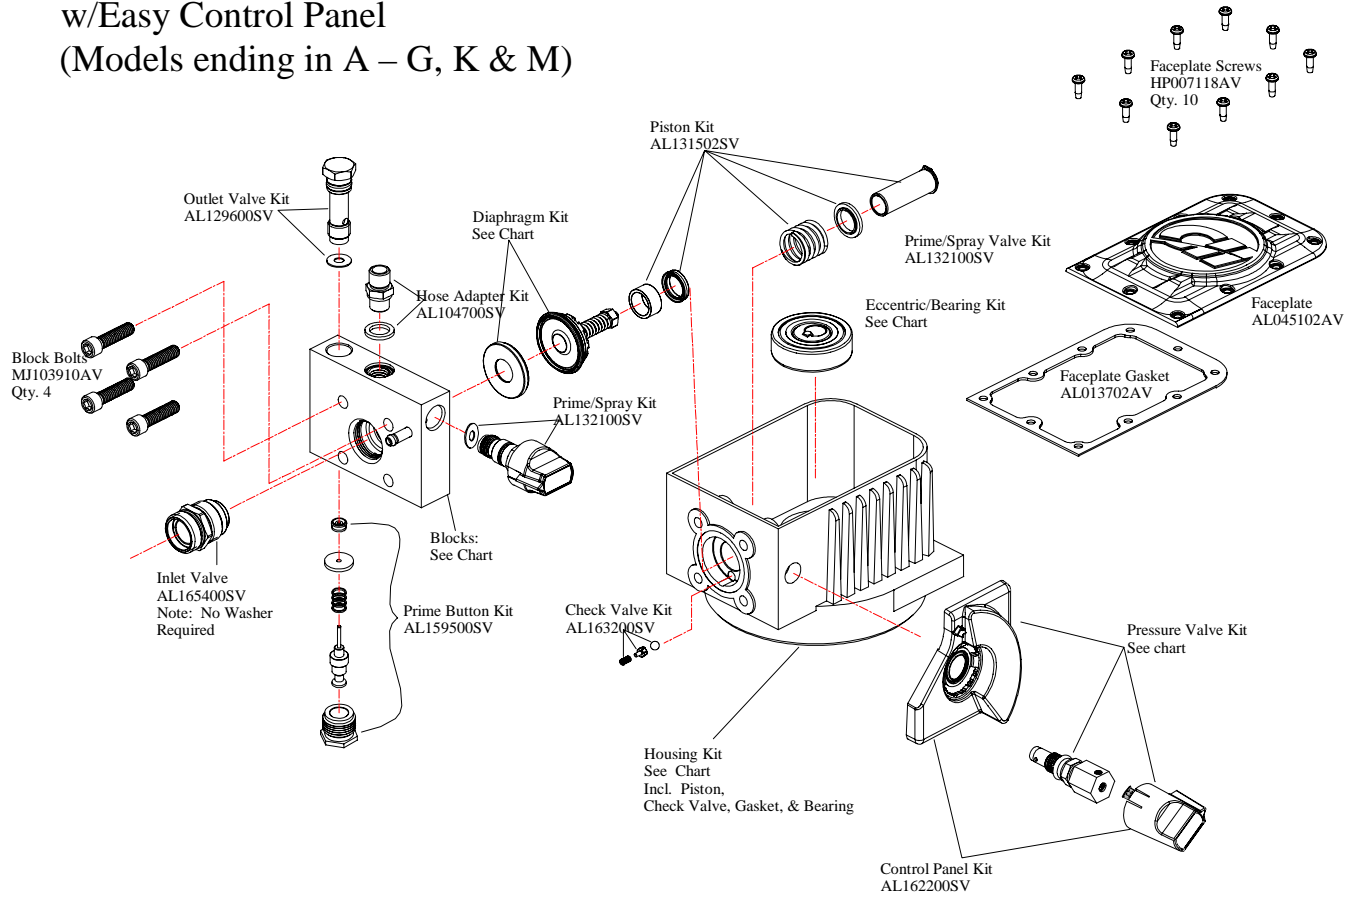

# Parts Breakdown PS Series Units w/Easy Control Panel (Models ending in A – G, K & M)

Not Pictured: Housing Oil Seal  
AL045503AV

Not Pictured: Emerson Power Cord: EC102400AV  
Weg Power Cord: MC014532AV

Emerson Switch: HP022901AV  
Weg Switch: AL100600AV

Emerson Fan Shroud: AL072700AV  
Weg Fan Shroud: MC0145300AV

Emerson Fan: AL101500AV  
Weg Fan: MC014531AV

MODEL NUMBER	DIAPHRAGM KIT	MOTOR KIT Emerson	Housing Kit Emerson	Motor Kit Weg	Housing Kit Weg	ECCENTRIC/ BEARING KIT	Pressure Valve Kit	Block Kit w/Washers	Block w/All Valves
PS ###A	AL125904SV	MC014304SV	AL133503SV	MC014501SV	AL133507SV	AL116202SV	AL174101SV	AL042413SV	AL175001SV
PS ###B	AL125905SV	MC014300SV	AL133503SV	MC014500SV	AL133507SV	AL116200SV	AL174101SV	AL042413SV	AL175001SV
PS ###C	AL125906SV	MC014302SV	AL133503SV	MC014502SV	AL133507SV	AL116201SV	AL174101SV	AL042413SV	AL175001SV
PS###D	AL173700SV	MC014303SV	AL173301SV	MC014503SV	AL173304SV	AL116204SV	AL174102SV	AL042414SV	AL175000SV
PS ###E (foreign)	AL125905SV	MC014401SV	AL133503SV	MC014520SV	AL133507SV	AL116200SV	AL131401SV	AL042413SV	AL175001SV
PS ###F (foreign)	AL125906SV	MC014402SV	AL133503SV	MC014521SV	AL133507SV	AL116201SV	AL131401SV	AL042413SV	AL175001SV
PS###K	AL125904SV	MC014304SV	AL133503SV	MC014501SV	AL133507SV	AL116202SV	AL174101SV	AL042413SV	AL175001SV
PS###M	AL125906SV	MC014302SV	AL133503SV	MC014502SV	AL133507SV	AL116201SV	AL174102SV	AL042413SV	AL175001SV

\*Note check valve kits included in all diaphragm kits. All motor kits include the appropriate eccentric/bearing kit.