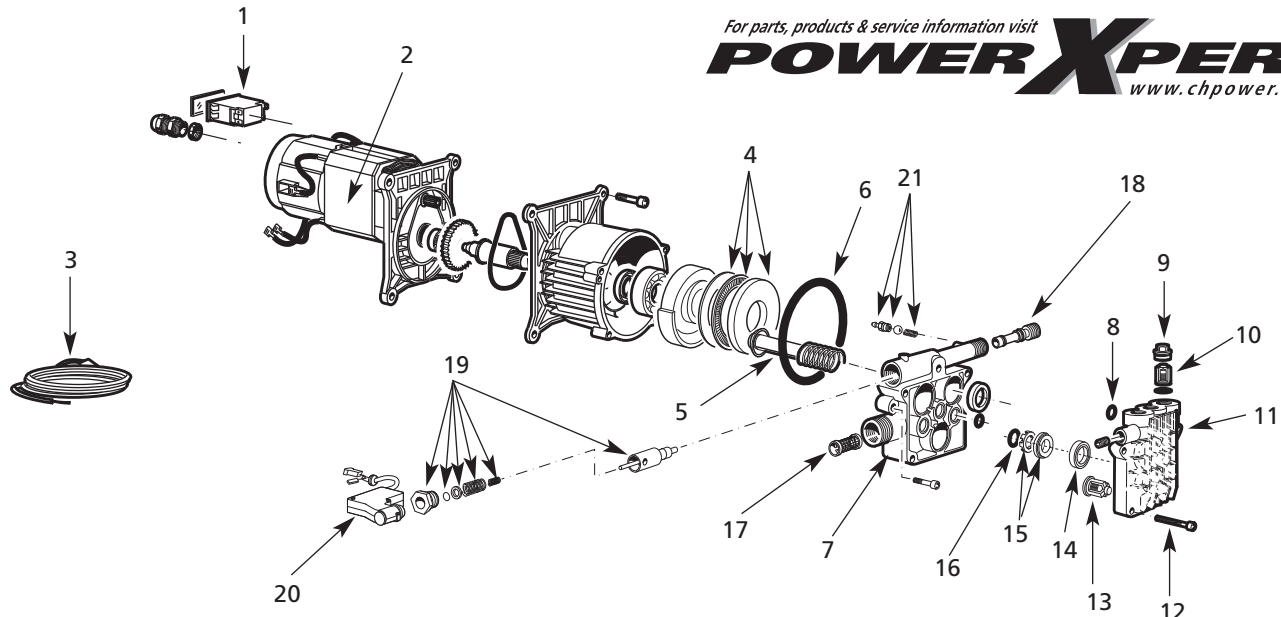

Replacement Parts List

PW138012AV and PW158000AV

For parts, products & service information visit
POWER XPERT
www.chpower.com

For Replacement Parts, Call 1-800-330-0712

Please provide following information:

- Model number
- Serial number (if any)
- Part description and number as shown in parts list

Address parts correspondence to:

Campbell Group/Parts Department
100 Production Drive
Harrison, OH 45030

Ref. No.	Description	Part No.	Qty.	Ref. No.	Description	Part No.	Qty.
1	On/off switch	PM041900SV	1	13	Inlet valve kit (includes 3 valves & 3 o-rings)	PM064740SV	1
* 2	PW138012AV Motor assembly PW158000AV Motor assembly	PM222700SJ PM270080SV	1 1	14	Seal, water (includes 3 seals)	PM256300SV	1
3	Power cord, 14 AWG, 2 wire GFCI	PM256600SV	1	15	Piston guide kit (includes 3 sets)	PM256400SV	1
4	Needle bearing kit	PM041840SV	1	16	Seal, oil (includes 3 seals)	PM256500SV	1
5	Piston kit (includes 3 pistons and springs)	PM256000SV	1	17	Filter, suction	PM014800SV	1
6	O-ring, 85X2.5	PM057800SV	1	18	Internal chemical injector	PM062300SV	1
7	Piston body	PM256100SV	1	19	Unloader kit, (includes cap, o-ring and unloader assembly)	PM080621SV	1
8	O-ring, high pressure, head	PM041870SV	1	20	Microswitch assembly for instant start/stop system	PM080619SV	1
9	Kit, valve cap (includes 3 caps)	PM064750SV	1	21	Detergent injector kit (includes barb, spring, ball, and o-ring)	PM064305SV	1
10	Valve, outlet (includes 3 valves/o-rings)	PM064304SV	1				
11	Head, manifold	PM256200SV	1				
12	Bolt, head	PM025100SV	4				

* Unit assembly may be shipped if replacement motor is not available.