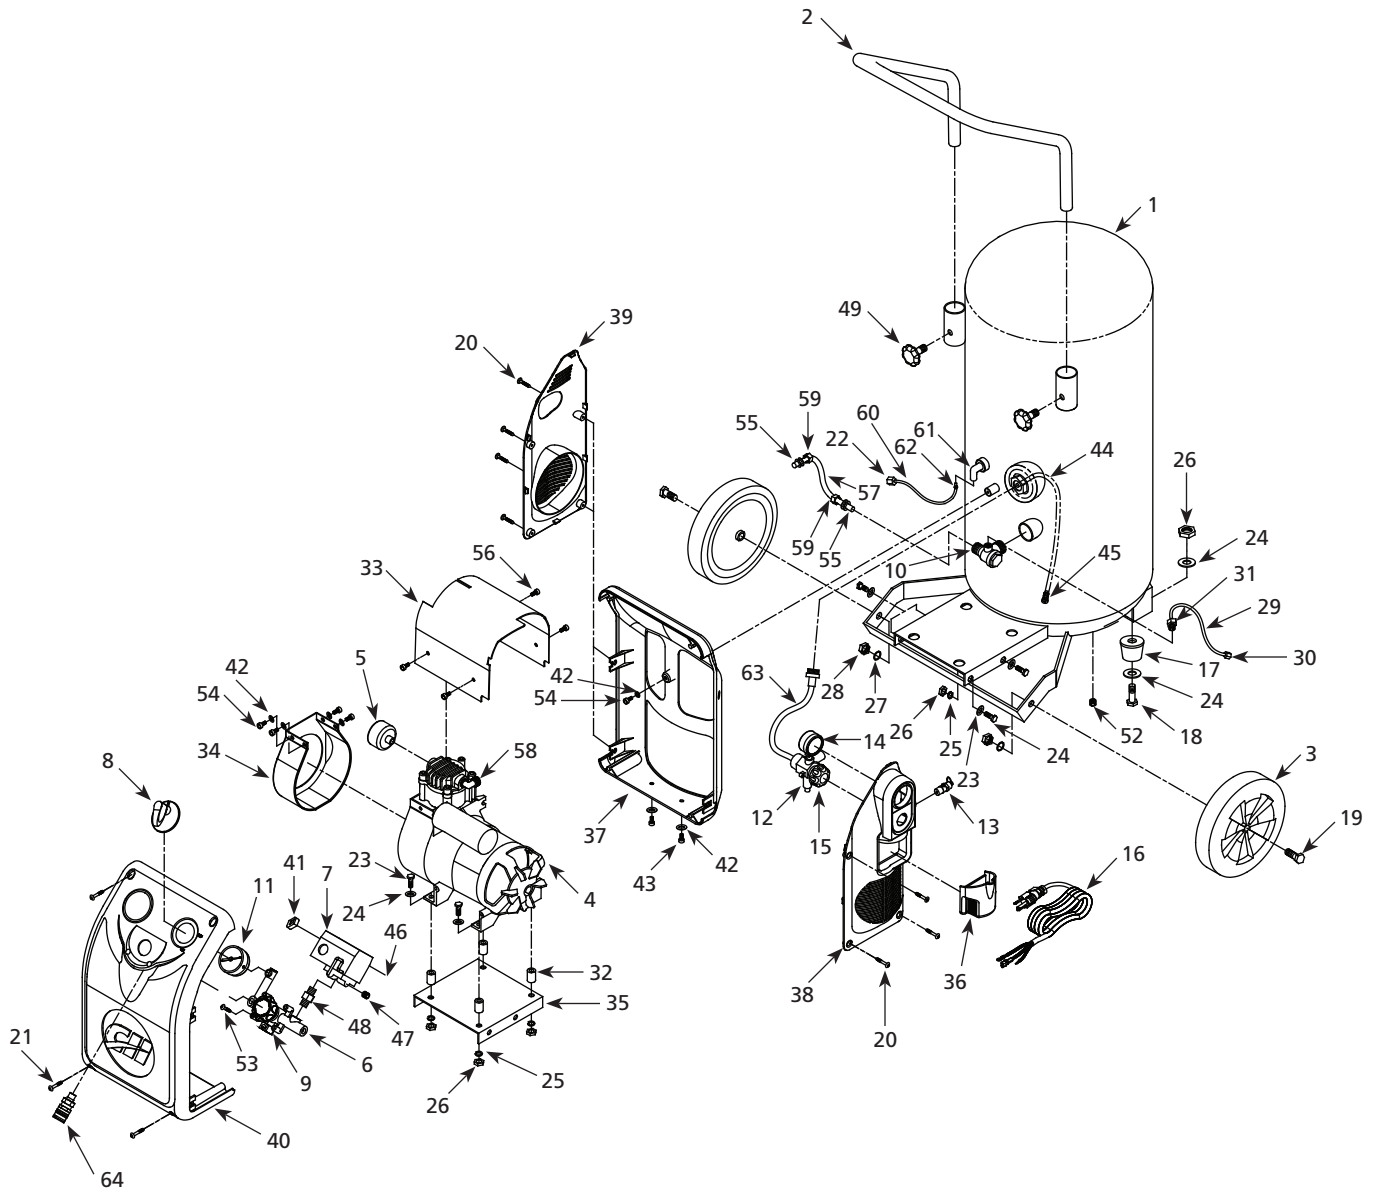

For Replacement Parts or Technical Assistance, Call 1-800-543-6400

Please provide following information:

- Model number
- Serial number (if any)
- Part description and number as shown in parts list

Address any correspondence to:

Campbell Hausfeld
Attn: Customer Service
100 Production Drive
Harrison, OH 45030 U.S.A.

Replacement Parts List

Ref. No.	Description	Part No.	Qty.
1	20 Gallon Tank Assembly	AR063200AV	1
2	Tank Handle	HU001400AV ◊	1
3	8" Wheel	WA006100AV ▼	2
4	Pump / Motor Assembly	HU100000AV	1
5	Air Filter (includes Filter Element)	HU003900AV	1
5a	Filter Element (not shown)	HU004000AV	1
6	Regulator Manifold Assembly	HU001000AV □	1
7	Pressure Switch (includes Unloader Valve)	CW218500AV	1
7a	Unloader Valve (not shown)	CW212400AV	1
8	Pressure Switch Knob	CW000900AV	1
9	Regulator Knob Assembly	RE300600AV □	1
10	Check Valve	HL019400AV	1
11	Outlet Pressure Gauge	GA032800AV	1
12	Drain Valve	◆	1
13	1/4 NPT Safety Valve	V-215100AV	1
14	Tank Pressure Gauge	GA032900AV	1
15	Drain Knob	HU001500AV ◆	1
16	Power Cord	EC014000AV	1
17	Rubber Foot	●	1
18	Foot Bolt	●	1
19	Wheel Bolt	▼	2
20	Shroud Tap Screw	▽	7
21	Shroud Tap Screw	▽	4
22	Threaded Push Connect	HU003600AV □	1
23	Bolt	▲	8
24	Washer	▲ ●	10
25	Lock Washer	▲	9
26	Nut	▲ ●	9
27	Washer	▼	2
28	Nut	▼	2
29	Unloader Tube	■	1
30	Nut	■	1
31	Fitting	■	1
32	Rubber Spacer	▲	4
33	Motor Shroud	HU000500AV	1
34	Pump Shroud	HU000600AV	1
35	Motor / Pump Base Plate	HU000700AV	1
36	Drain Cup	WL045900AV	1
37	Back Shroud Panel	HU000400AV	1
38	Side Shroud Panel, Drain	HU000300AV	1
39	Side Shroud Panel, Filter	HU000200AV	1

Ref. No.	Description	Part No.	Qty.
40	Front Shroud Panel	HU000100AV	1
41	Strain Relief, Power Cord	CW212900AV	1
42	Washer	○ ▽	7
43	Bolt	▽	2
44	1/8 inch Nylon Tube	★	1
45	1/8 inch NPT Hose Barb	★	2
46	Strain Relief, Motor Cord	CW212800AV	1
47	Threaded Plug	ST022500AV	3
48	Pipe Nipple	HL019100AV	1
49	Handle Knob Bolt	HU003400AV ◊	2
50	Hose Insert (not shown)	■	2
51	Ferrule (not shown)	■	2
52	Drain Plug	ST022500AV	1
53	Screw	□	4
54	Bolt	○ ▽	1
55	Washer	△	4
56	Bolt	○	4
57	Exhaust Tube	△	1
58	Compression Elbow	HU001700AV	1
59	Nut	△	2
60	Tube	HU003700AV	1
61	Elbow	HU002600AV	1
62	Fitting	HU003800AV	1
63	Hose Assembly	HU002500AV	1
64	I/M Coupler	MP602200AV	1

REPLACEMENT PARTS KITS

▲	Base Plate Hardware (set of 8)	HU002900AV
■	Unloader Tube Assembly	HU002700AV
●	Rubber Foot Kit	HM001900AV
◆	Drain Valve Kit	HU003000AV
▼	Wheel Kit	HU001100AV
★	Drain Tube Kit	HU002400AV
△	Exhaust Tube Kit	HU002800AV
□	Regulator / Knob Kit	RE300700AV
○	Screw Kit for Motor Shroud	HU002300AV
◊	Handle Kit	HU001300AV
▽	Shroud Screw Kit	HU001200AV