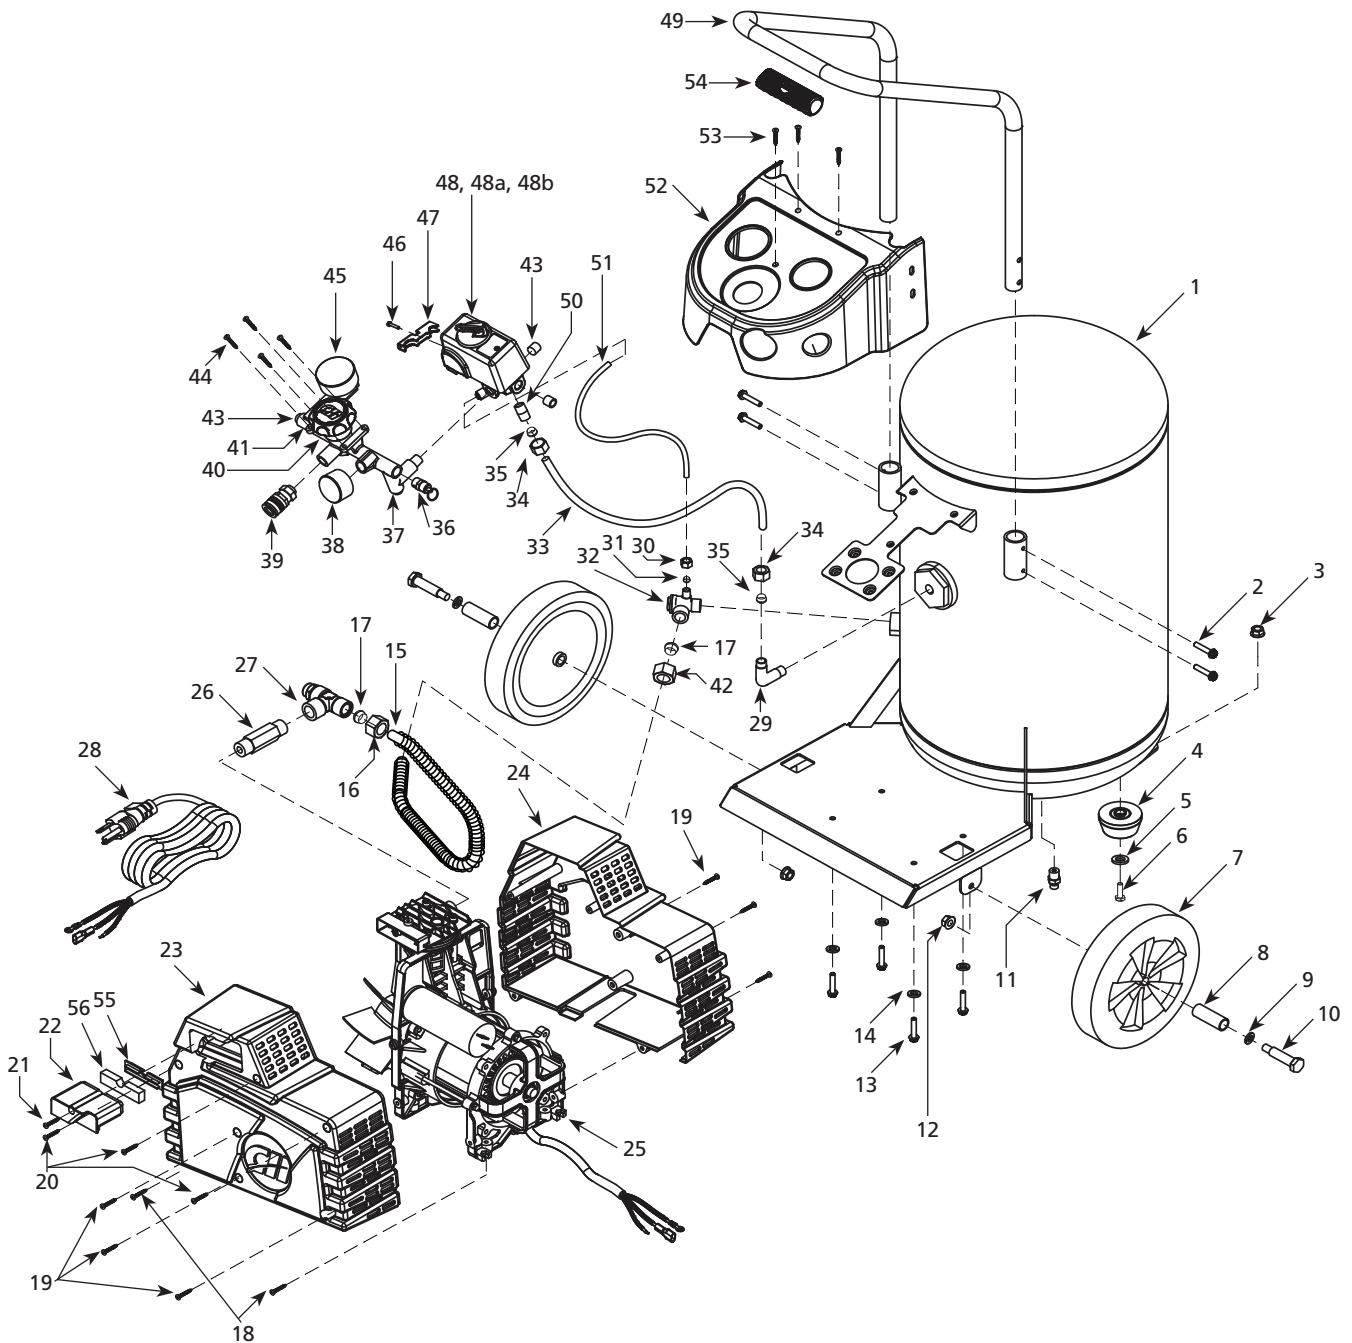

For Replacement Parts or Technical Assistance, Call 1-800-543-6400

Please provide following information:

- Model number
- Serial number (if any)
- Part description and number as shown in parts list

Address any correspondence to:

Campbell Hausfeld
Attn: Customer Service
100 Production Drive
Harrison, OH 45030 U.S.A.

Replacement Parts List

Ref. No.	Description	Part No.	Qty.
1	Tank	--	1
2	Handle screw	■	4
3	Nut	◆	1
4	Rubber foot	◆	1
5	Washer	◆	1
6	Bolt	◆	1
7	Wheel	▷	2
8	Wheel insert	▷	2
9	Washer	▷	2
10	Axle bolt	▷	2
11	Drain valve	D-1403	1
12	Flanged hex nut	▷	2
13	Bolt	▲	4
14	Washer	▲	4
15	Exhaust tube	●	1
16	Compression nut	●	1
17	Ferrule	●	2
18	Screw	▼	2
19	Screw	▼	6
20	Self tapping screw	▼	3
21	Screw	○	1
22	Filter housing (front)	○	1
23	Front shroud	□	1
24	Back shroud	□	1
25	Pump motor	HG100000AV	1
26	Pipe nipple	+	1
27	T-fitting with easy start	+	1
28	Power cord	EC014500AV	1
29	Elbow	×	1
30	Compression nut	⊕	1
31	Ferrule	⊕	1
32	Check valve	HL030500AV	1
33	Pressure switch tube	×	1
34	Compression nut	×	2
35	Ferrule	×	2

Ref. No.	Description	Part No.	Qty.
36	Safety valve	V-215110AV	1
37	Manifold body	RE250500AV	1
38	Gauge back mount (tank)	GA033100AV	1
39	Male coupler	MP333600AV	1
40	Inner cap	RE250501AV	1
41	Regulator knob	HU007000AV	1
42	Compression nut	●	1
43	Pipe plug	ST022500AV	3
44	Socket cap screw	--	4
45	Gauge back mount (outlet)	GA033200AV	1
46	Screw	--	1
47	Strain relief	--	1
48	Pressure switch	CW218900AV	1
48a	Unloader valve	CW001000AV	1
48b	Pressure switch cover	CW219100AV	1
49	Handle	■	1
50	Pipe nipple	×	1
51	Unloader tube	⊕	1
52	Manifold shroud	HJ000100AV	1
53	Socket head screw	▼	3
54	Handle grip	■	1
55	Filter housing (back)	○	1
56	Filter element	○	1

REPLACEMENT PARTS KITS

●	Exhaust tube kit	HG002200AV
■	Handle kit	HG001900AV
▲	Motor mount kit	HJ001100AV
▼	Shroud screw kit	HJ000700AV
◆	Rubber foot kit	HJ000900AV
▷	Wheel kit	HG002400AV
×	Pressure switch tube kit	HJ001400AV
+	T-fitting kit	HJ001300AV
⊕	Unloader tube assembly	HJ001000AV
○	Filter kit	HU008600AV
□	Shroud kit	HG000200AV
--	Not available