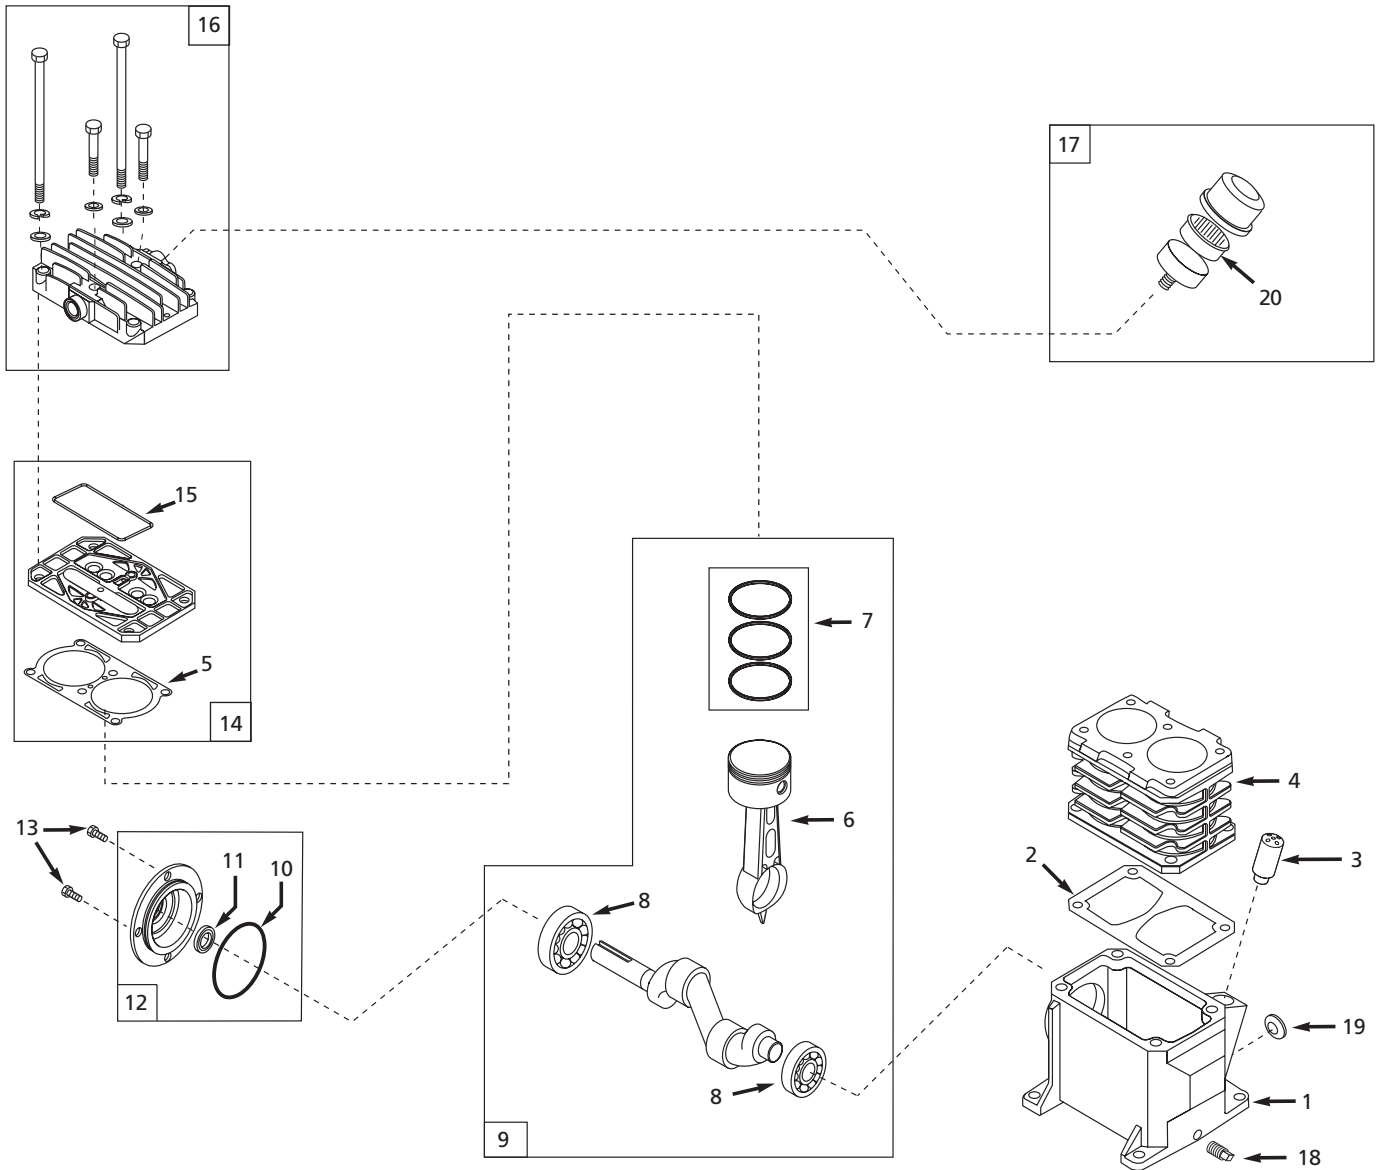

Compressor Pump Replacement Parts List for Models GR2000, GR2100, GR2500, GR3000, GR3100 and GR3500

For Replacement Parts or Technical Assistance, Call 1-800-746-5641

Please provide following information:

- Model number
- Serial number
- Part description and number as shown in parts list

Address any correspondence to:

Campbell Hausfeld
Attn: Customer Service
100 Mundy Memorial Drive
Mt. Juliet, TN 37122 U.S.A.

Replacement Parts List

Ref. No.	Description	Part Number	Qty
1	Crankcase	VT040300AG	1
2	Crankcase gasket	•	1
3	Breather	GW004281SJ	1
4	Cylinder	VT040900AG	1
5	Cylinder gasket	•	1
6	Connecting rod and piston assembly	VT042900AJ	2
7	Piston ring set	VT210401AJ	2
8	Ball bearing	ST084202AV	2
9	Crankshaft, bearings, rods, piston assembly	VT040600AJ	1
10	O-ring	•	1
11	Oil seal	ST129700AV	1
12	Bearing cap assembly	VT040200AJ	1
13	M6 x 10 mm screw	--	4
14	Valve plate assembly	VT470800AJ	1
15	Valve plate molded seal	•	1
16	Cylinder head and fasteners	TQ900800AJ	1
17	Air filter assembly	VH901700AV	1
18	1/8 in. - 27 Oil drain plug	ST022300AV	1
19	Sight glass	ST191700AV	1
20	Air filter element	VH901800AV	1
21	Pump (includes items 1, 2, 4 through 20)	VT471400AJ	1

REPAIR AND MAINTENANCE KITS AVAILABLE

•	Gasket kit	VT470900AJ	1
--	Standard hardware item