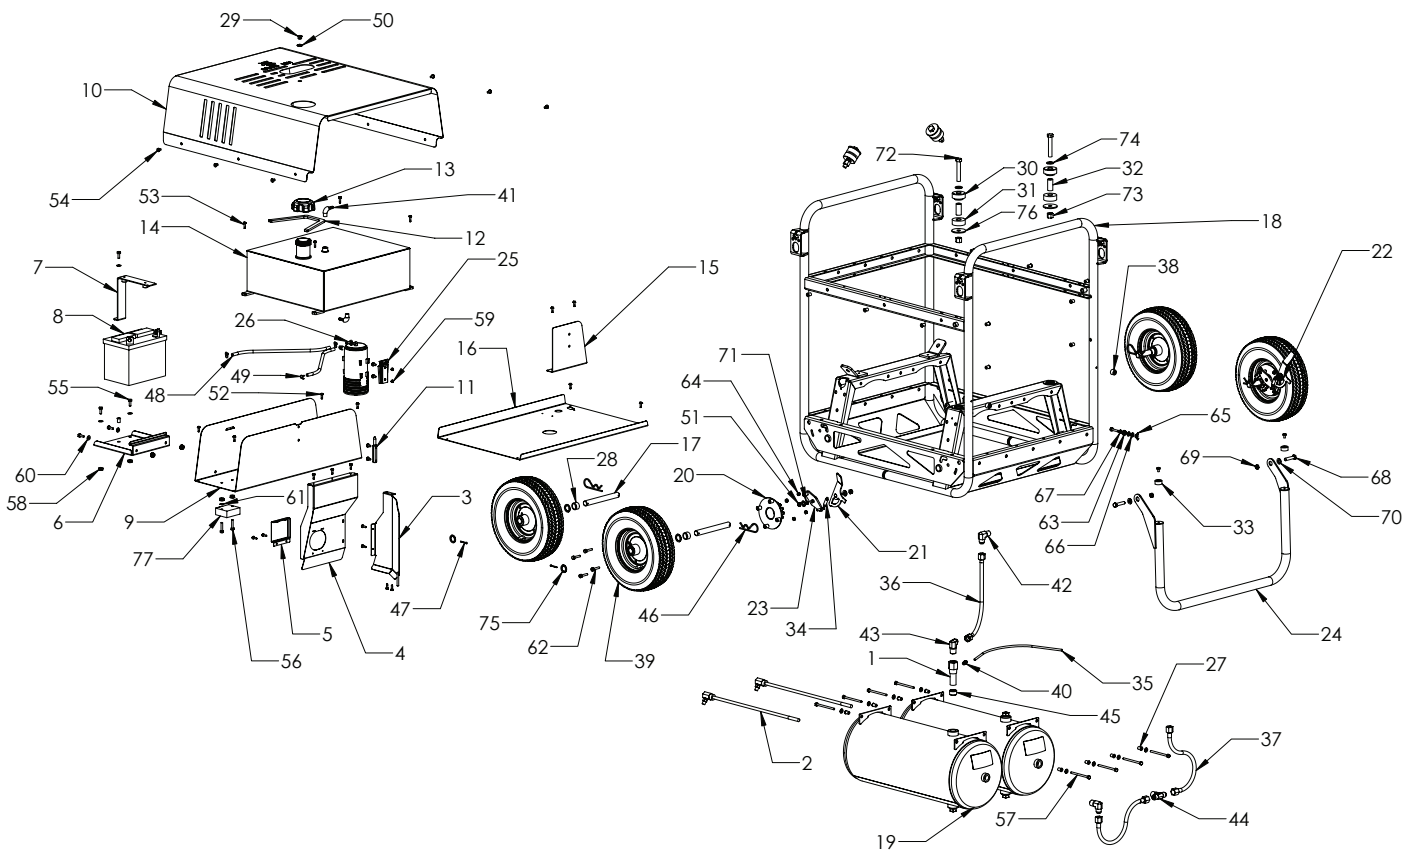

Power Pack Frame Assembly

Frame Assembly Replacement Parts List for Models GR2000, GR2100, GR3000 and GR3100