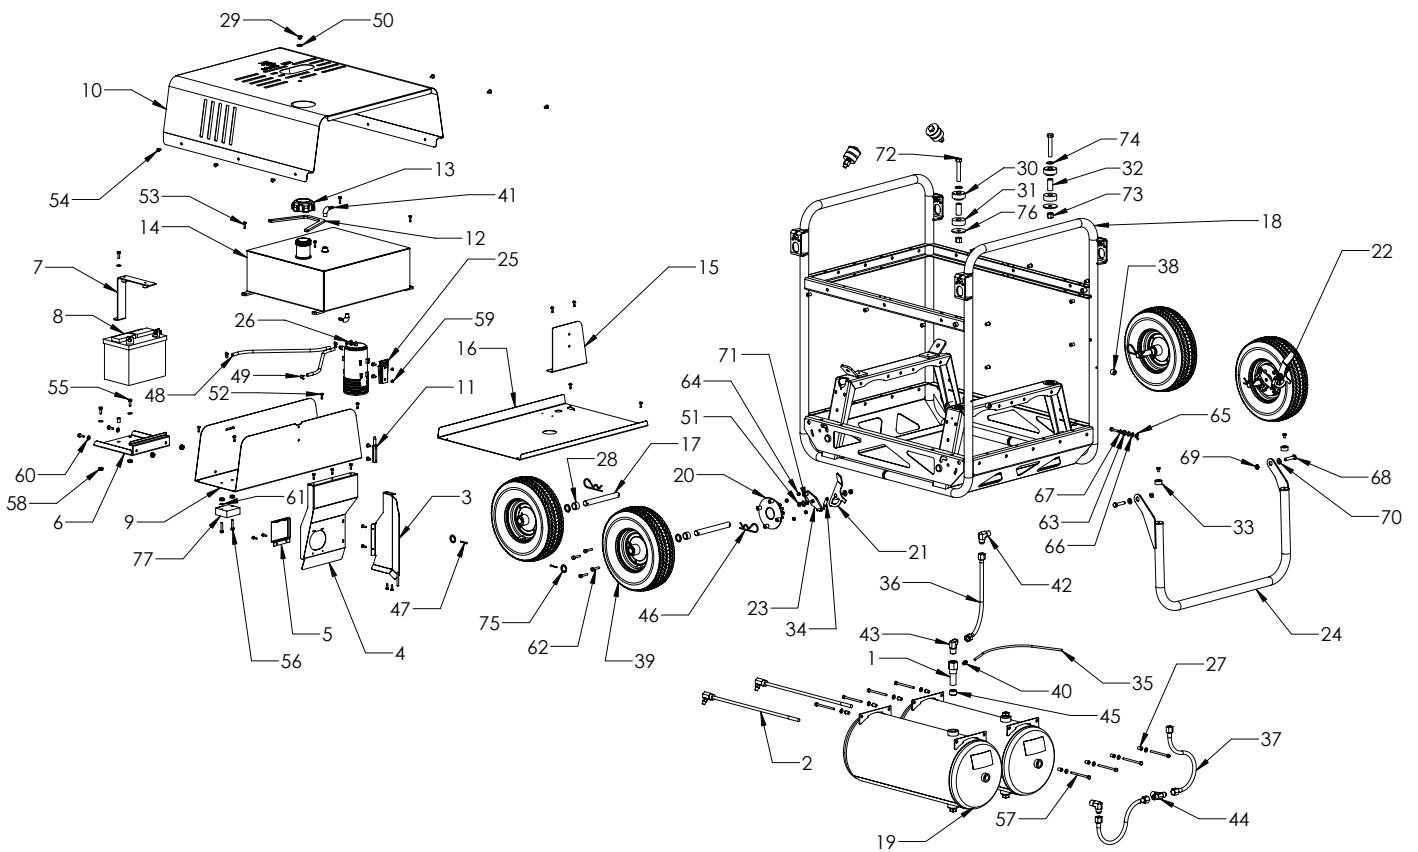

REGISTER YOUR PRODUCT ONLINE NOW!
<http://www.campbellhausfeld.com>