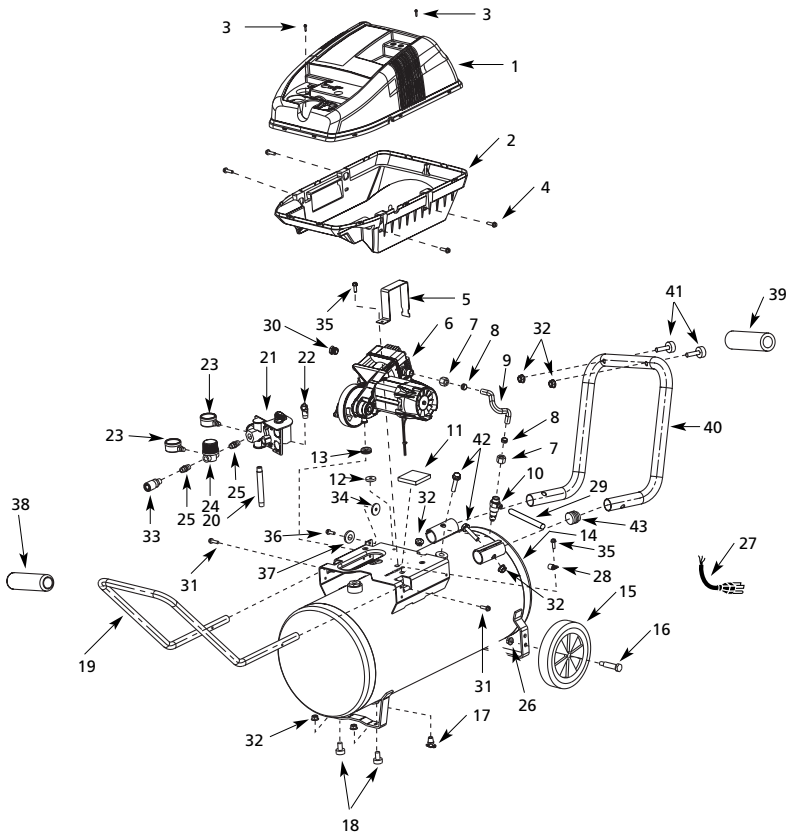

HUSKY

Oiless Air Compressors Compresseurs d'Air Sans Huile Compressores Sin Aceite

Replacement Parts List
Lista de Repuestos
Liste de Pièces de Rechange

WL651000, WL650700

For Replacement Parts, Call 1-800-543-6400

Address parts correspondence to:

Please provide the following information:

- -Model number
- -Serial number (if any)
- -Part description and number as shown in parts list

Parts Department
Attn: Parts Dept.
100 Production Drive
Harrison, OH 45030 USA

Ref. No.	Description	Part Numbers		Qty.
		WL651000	WL650700	
1	Top cover	WL016900AV	WL016900AV	1
2	Lower cover	WL008500AV	WL008500AV	1
3	Screw	ST058502AV	ST074420AV	2
4	Screw, 1/4" - 20 x 3/4"	ST074415AV	ST074415AV	4
5	Motor bracket	BA018300AV	BA018300AV	1
6	Pump/motor assembly	WL390002AJ	WL390002AJ	1
7	Compression nut	ST033001AV	ST033001AV	2
8	Rubber sleeve	ST085200AV	ST085200AV	2
9	Exhaust tube	WL011200AP	WL014000AP	1
10	Check valve	CV222200AJ	CV222200AJ	1
11 ▲	Motor pad	WL007800AV	WL007800AV	1
12 ▲	Isolator	WL008100AV	WL008100AV	1
13 ▲	Grommet	WL008000AV	WL008000AV	1
14	Tank	AR045000CG	AR051900CG	1
15	Wheel	WA003900AV	WA004000AV	2
16	Axle bolt	ST033400AV	ST033400AV	2
17	Drain cock	D-1401	D-1401	1
18	Foot	ST162600AV	ST162600AV	2
19	Handle	HL004300AV	HL005100AV	1
20	Pipe nipple	ST070307AV	ST070362AV	1
21	Pressure switch	CW209400AV	CW209400AV	1
22	Safety valve	V-215100AV	V-215100AV	1
23	Gauge	GA016305AV	GA016305AV	2
24	Regulator	RE206205AJ	RE206205AJ	1
25	Nipple	HF007301AV	—	2
	Nipple	—	HF007301AV	1
26	Nut	ST033500AV	ST033500AV	2
27	Power cord with plug	EC012601AV	EC012601AV	1
28	Clip	WL012700AV	WL012700AV	1
29	Flexible tube	ST117803AV	ST117803AV	1
30	Inlet tube	WL011801AV	WL011801AV	1
31	Screw, 1/4" - 20 x 1-1/4"	ST073273AV	ST073273AV	2
32	Nut	ST146000AV	—	2
	Nut	—	ST146000AV	6
33	Coupler	MP288300AV	—	1
34	Washer	ST070933AV	ST070933AV	1
35	Screw, 1/4" - 20 x 7/8"	ST073236AV	ST073236AV	2
36	Screw, 1/4" - 20 x 3/4"	ST120200AV	ST120200AV	1
37	Washer	ST070910AV	ST070910AV	1
38	Handle grip	—	WL012101AV	1
39	Handle grip	—	WL012102AV	1
40	Vertical storage ground iron	—	WL019500AV	2
41	Foot	—	ST162601AV	2
42	Screw 5/16" - 18 x 1 1/2"	—	ST178303AV	2
43	1" Plug	—	ST073611AV	2

REPLACEMENT PARTS KITS

▲	Isolator kit (Includes #11, 12, 13)	WL211300AJ	WL211300AJ	1