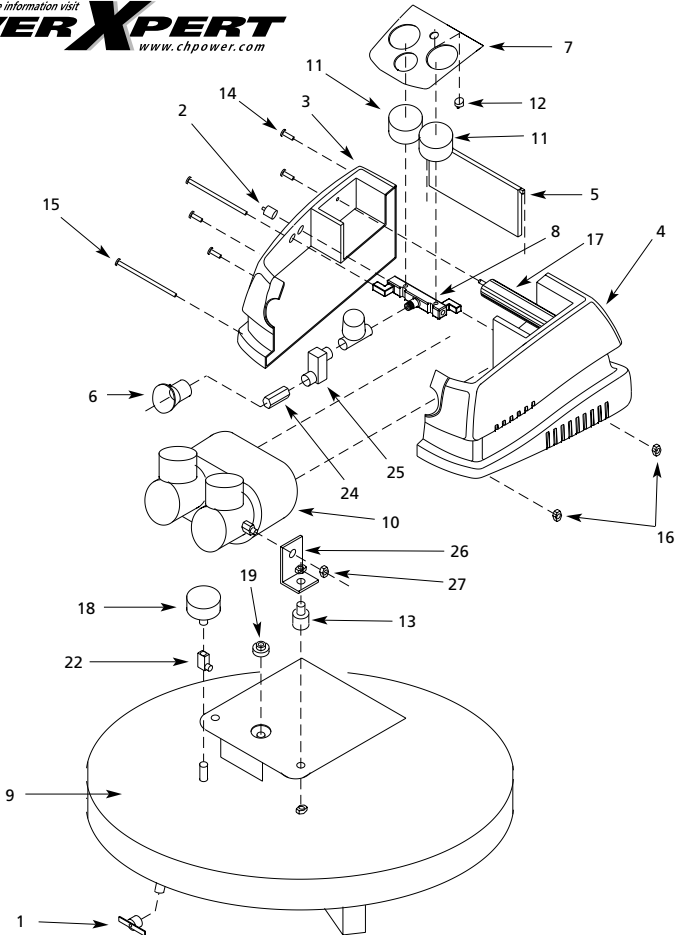

For parts, products & service information visit
POWER XPERT
www.chpower.com

FP2020

For Replacement Parts, Call 1-800-543-6400

Please provide following information:

- -Model number
- -Serial number (if any)
- -Part description and number as shown in parts list

Address parts correspondence to:
The Campbell Group / Parts Department
100 Production Drive
Harrison, OH 45030

Ref. No.	Description	FP2020	Qty.
1	Tank drain	D-1401	1
2	Safety valve	V-215100AV	1
3	Compressor shroud (right half)	FP001600AV	1
4	Compressor shroud (left half)	FP001700AV	1
5	Compartment cover	FP001800AV	1
6	Outlet cover	FP001900AV	1
7	Gauge cluster cover	FP002000AV	1
8	Manifold	FP002100AV	1
9	Pancake tank	FP002200AV	1
10	Pump motor assembly	FP002300AV	1
11	Gauge	FP002400AV	2
12	ON/OFF switch	FP002500AV	1
13	Foot	FP002600AV	2
14	Cover screw top	FP002700AV	5
15	Cover screw bottom	FP002800AV	2
16	Shroud retainer nut	FP002900AV	2
17	Handle grip	FP003000AV	1
18	Pressure switch	FP003100AV	1
19	Check valve	FP003200AV	1
20	Tubing kit (not shown)	FP003300AV	1
21	Cord (not shown)	FP003400AV	1
22	Pressure switch elbow	FP003500AV	1
23	Decal kit (not shown)	FP003600AV	1
24	Outlet nipple	FP003700AV	1
25	Outlet manifold	FP003800AV	1
26	Motor bracket	FP003900AV	2
27	Motor retaining nut	FP004000AV	6