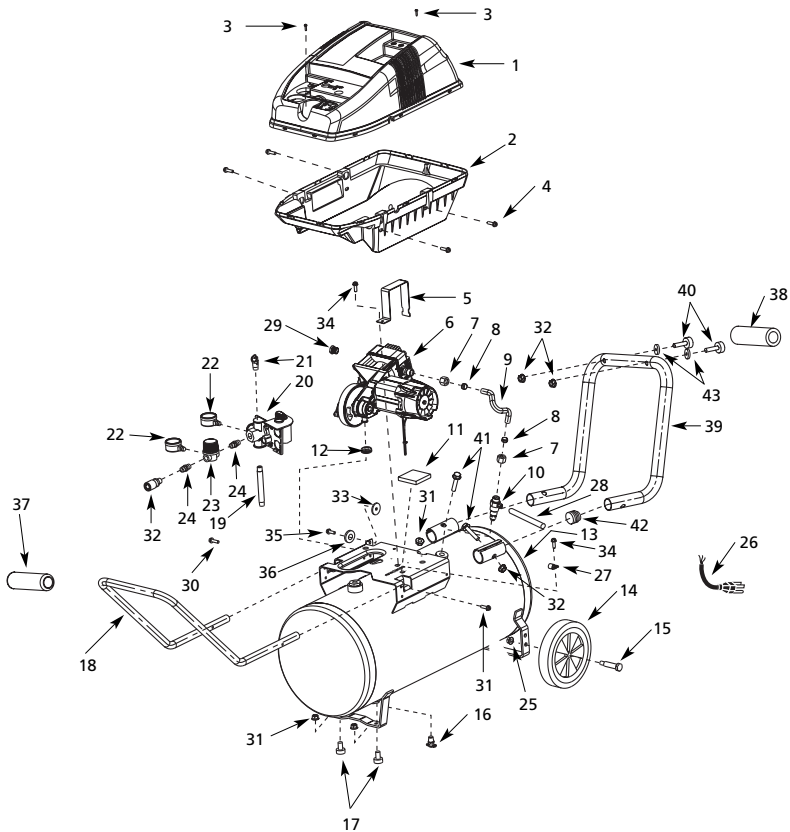

HUSKY

Oiless Air Compressors Compresseurs d'Air Sans Huile Compressores Sin Aceite

Replacement Parts List
Lista de Repuestos
Liste de Pièces de Rechange

WL651001, WL650701

For Replacement Parts, Call 1-800-543-6400

Address parts correspondence to:

Please provide the following information:

- -Model number
- -Serial number (if any)
- -Part description and number as shown in parts list

Parts Department
Attn: Parts Dept.
100 Production Drive
Harrison, OH 45030 USA

Ref. No.	Description	Part Numbers		Qty.
		WL651001	WL650701	
1	Top cover	WL016900AV	WL016900AV	1
2	Lower cover	WL008500AV	WL008500AV	1
3	Screw	ST058502AV	ST074420AV	2
4	Screw, 1/4" - 20 x 3/4"	ST074415AV	ST074415AV	4
5	Motor bracket	BA018300AV	BA018300AV	1
6	Pump/motor assembly	WL390100AJ	WL390100AJ	1
7	Compression nut	ST033001AV	ST033001AV	2
8	Rubber sleeve	ST085200AV	ST085200AV	2
9	Exhaust tube	WL011200AP	WL014000AP	1
10	Check valve	CV222200AJ	CV222200AJ	1
11 ▲	Motor pad	WL007802AV	WL007802AV	1
12 ▲	Grommet	WL008000AV	WL008000AV	1
13	Tank	AR045000CG	AR051900CG	1
14	Wheel	WA003900AV	WA004000AV	2
15	Axle bolt	ST033400AV	ST033400AV	2
16	Drain cock	D-1401	D-1401	1
17	Foot	ST162600AV	ST162600AV	2
18	Handle	HL004300AV	HL005100AV	1
19	Pipe nipple	ST070307AV	ST070362AV	1
20	Pressure switch	CW209400AV	CW209400AV	1
21	Safety valve	V-215100AV	V-215100AV	1
22	Gauge	GA016305AV	GA016305AV	2
23	Regulator	RE300000AJ	RE300000AJ	1
24	Nipple	HF007301AV	—	2
	Nipple	—	HF007301AV	1
25	Nut	ST033500AV	ST033500AV	2
26	Power cord with plug	EC012601AV	EC012601AV	1
27	Clip	WL012700AV	WL012700AV	1
28	Flexible tube	ST117803AV	ST117803AV	1
29	Inlet tube	WL011801AV	WL011801AV	1
30	Screw, 1/4" - 20 x 1-1/4"	ST073273AV	ST073273AV	2
31	Nut	ST146000AV	—	2
	Nut	—	ST146000AV	6
32	Coupler	MP288300AV	—	1
33	Washer	ST070933AV	ST070933AV	1
34	Screw, 1/4" - 20 x 7/8"	ST073236AV	ST073236AV	2
35	Screw, 1/4" - 20 x 3/4"	ST120200AV	ST120200AV	1
36	Washer	ST070910AV	ST070910AV	1
37	Handle grip	—	WL012101AV	1
38	Handle grip	—	WL012102AV	1
39	Vertical storage ground iron	—	WL019500AV	1
40	Foot	—	ST162601AV	2
41	Screw 5/16" - 18 x 1 1/2"	—	ST178303AV	2
42	1" Plug	—	ST073611AV	2
43	5/16" Washer	—	ST070930AV	2

REPLACEMENT PARTS KITS

▲	Isolator kit (Includes #11 & 12)	WL211300AJ	WL211300AJ	1