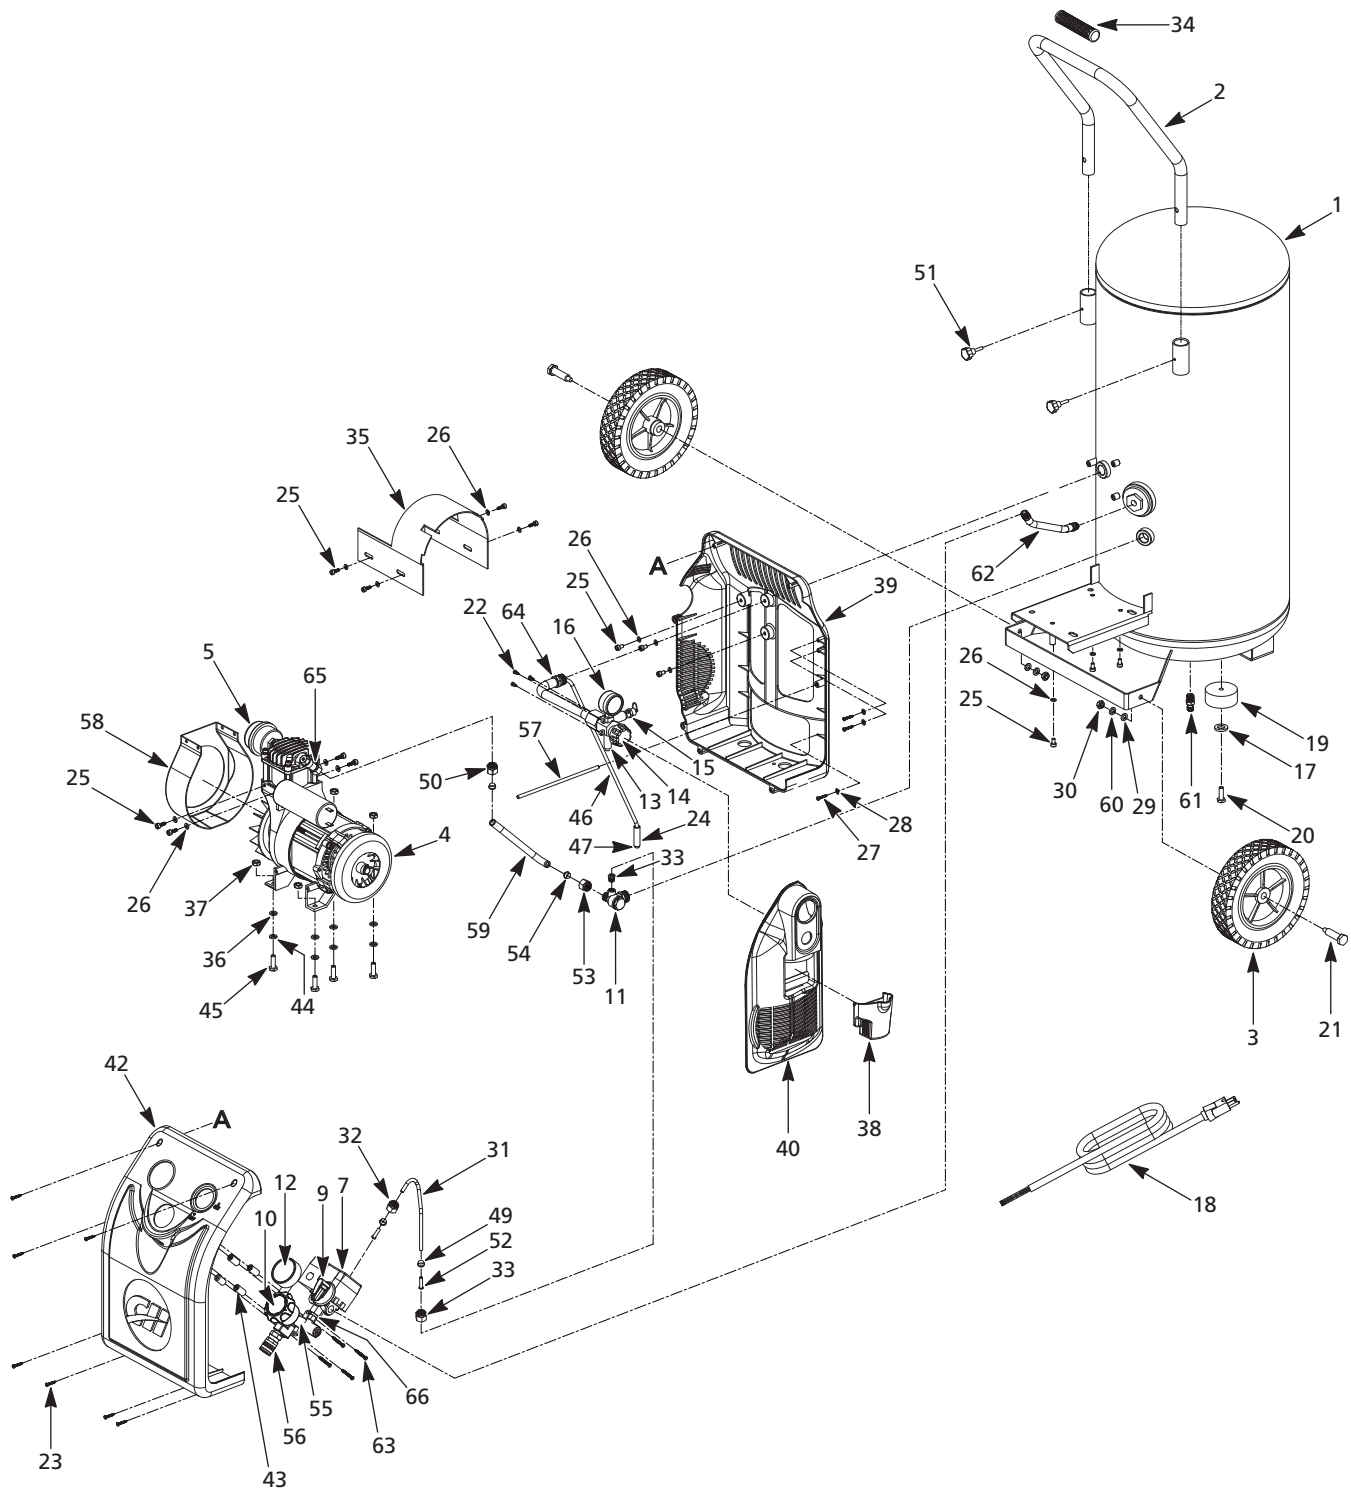

Oilless Air Compressor Compresseurs d'Air Sans Huile Compresores Sin Aceite

Replacement Parts List
Liste de Pièces de Rechange
Lista de Repuestos

HU351000

**For Replacement Parts or Technical Assistance,
Call 1-800-543-6400**

Please provide following information:

- Model number
- Serial number (if any)
- Part description and number as shown in parts list

Address any correspondence to:

Campbell Hausfeld
Attn: Customer Service
100 Production Drive
Harrison, OH 45030 U.S.A.

Replacement Parts List

Ref. No.	Description	Part Number	Qty.
1	20 gallon tank assembly	--	1
2	Tank handle	△	1
3	8 inch wheel	WA006100AV, ◆	2
4	Pump / motor assembly	HU100200AV	1
5	Air filter	HL018200AV	1
6 ‡	Air filter element	HL018300AV	1
7	Pressure switch	CW218500AV	1
8 ‡	Unloader valve	CW212400AV	1
9	Pressure switch knob	CW000900AV	1
10	Regulator knob assembly	HU007000AV, ▼	1
11	Check valve	HU004600AV	1
12	Outlet pressure gauge	GA032800AV	1
13	Drain valve	HU007100AV, ○	1
14	Drain knob	HU001500AV, ○	1
15	1/4 NPT Safety valve, ASME	V-215100AV	1
16	Tank pressure gauge	GA032900AV	1
17	Washer	▲	1
18	Power cord	EC014000AV	1
19	Rubber foot	▲	1
20	Foot bolt - M8 x 20	▲	1
21	Wheel bolt - M10	◆	2
22	Shroud tap screw	◇	3
23	Shroud tap screw	◇	7
24	Collar / weight	★	1
25	Bolt	□◇	15
26	Washer	□◇	15
27	Screw	▲◇	3
28	Washer	▲◇	3
29	Washer - M10	◆	2
30	Nut - M10	◆	2
31	Unloader tube with union nut	●	1
32	Nut (with Ferrule)	●	1
33	Fitting	●	1
34	Handle grip	△	1
35	Motor shroud	HU007200AV, □	1
36	Washer	▽	4
37	Nut	▽	4
38	Drain cup	WL045900AV	1
39	Back shroud panel	HU005300AV	1
40	Side shroud panel	HU005200AV	1
41 ‡	Strain relief	☆	1
42	Front shroud panel	HU005100AV	1
43	Spacer	--	4
44	Lock washer	▽	4
45	Bolt	▽	4

Ref. No.	Description	Part Number	Qty.
46	1/4 inch nylon tube	HM003600AV, ★	1
47	Hose barb	HF115700AV, ★	2
48 ‡	Strain relief screw	☆	1
49	Ferrule	●	1
50	Nut (to pump)	■	1
51	Handle knob bolt - M6 x 25	HU003400AV, △	2
52	Hose insert	●	2
53	Compression nut	■	1
54	Ferrule	■	2
55	Regulator manifold assembly	HU001000AV, ▼	1
56	I/M coupler	MP323400AV	1
57	Alignment bar	--	1
58	Motor fan shroud	HU005400AV	1
59	Exhaust tube	■	1
60	Lock washer	◆	2
61	Drain valve	D-1403	1
62	1/4 inch hose assembly	HM003100AV	1
63	Tap screw	▼	4
64	3/8 inch hose assembly	HU002500AV	1
65	Cold start valve w/ tee	HU006600AV	1
66	Pipe nipple	HL019100AV	1

REPLACEMENT PARTS KITS

▲	Rubber foot kit	HU004700AV
■	Exhaust tube kit	HU005000AV
●	Unloader tube assembly	HU004900AV
◆	Wheel kit	HU001100AV
▼	Regulator / knob kit	RE300700AV
★	Drain tube kit	HM003600AV
△	Handle kit	HU004500AV
□	Motor shroud kit	HM001800AV
○	Drain valve kit	HU003000AV
◇	Shroud screw kit	HU004800AV
▽	Motor mount kit	HU002900AV
☆	Strain relief kit	HU009900AV
*	Standard hardware item - available at your local hardware store	
‡	Not Shown	
--	Not Available