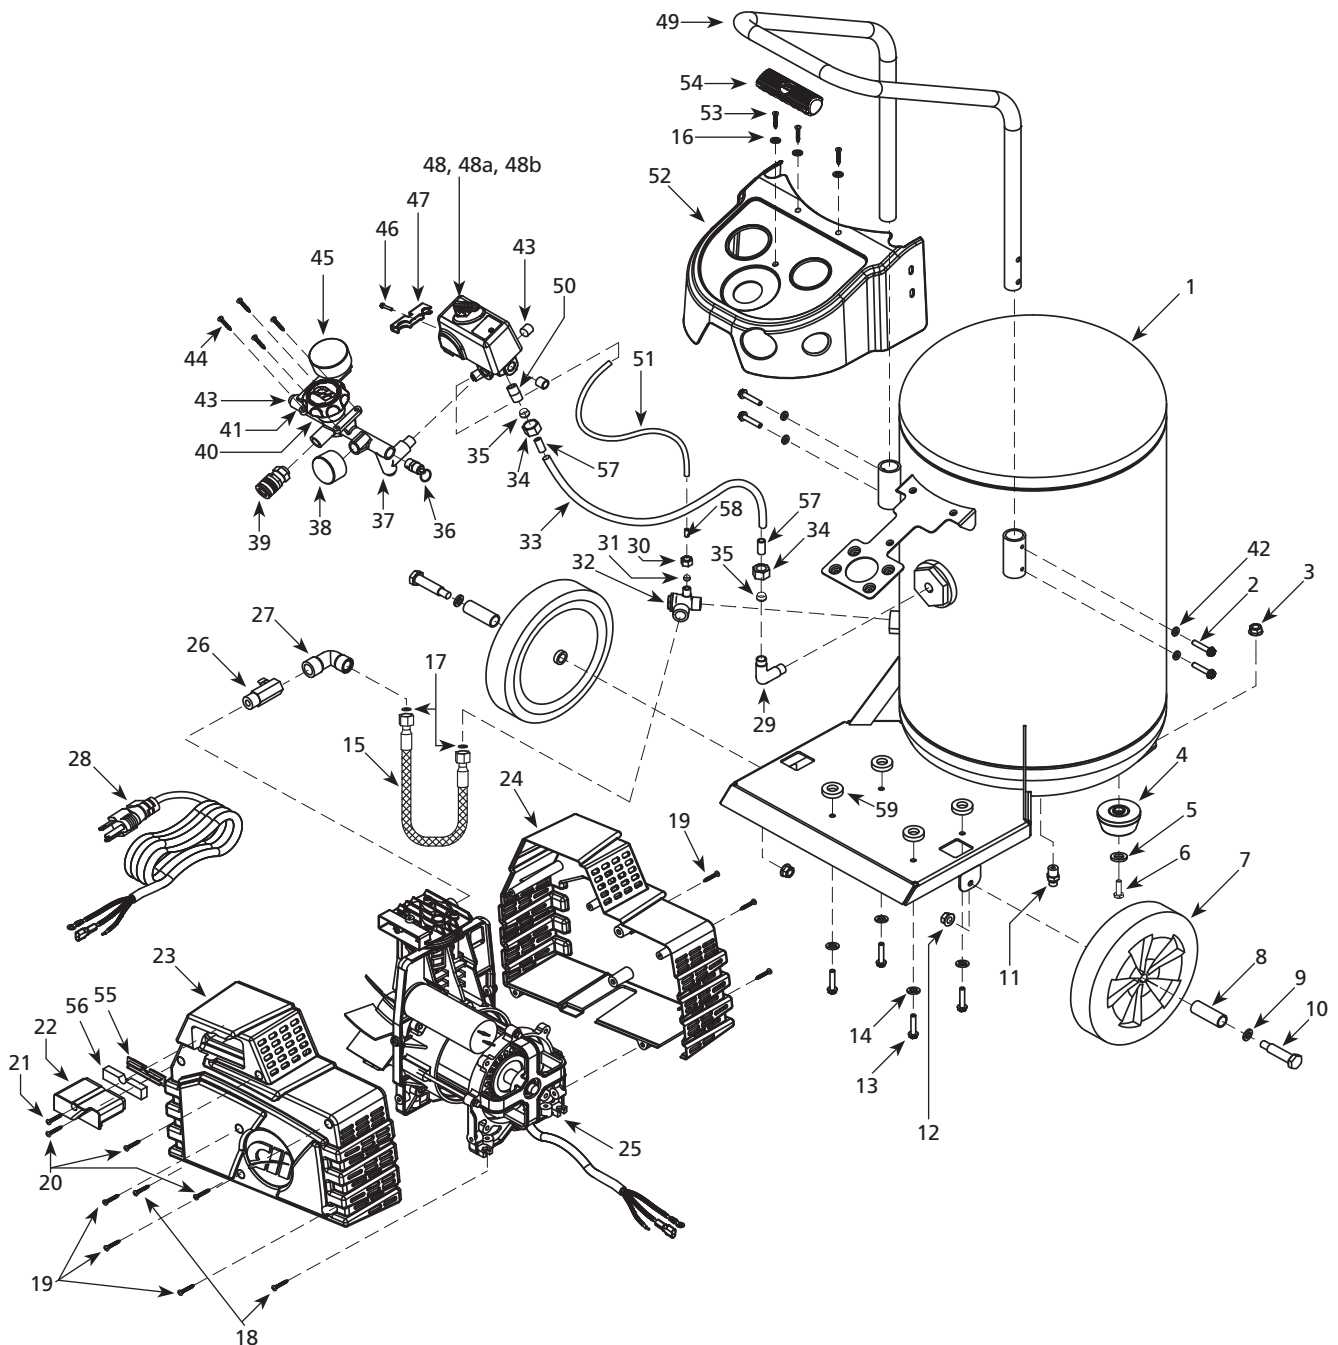

For Replacement Parts or Technical Assistance, Call 1-800-543-6400

Please provide following information:

- Model number
- Serial number (if any)
- Part description and number as shown in parts list

Address any correspondence to:

Campbell Hausfeld
Attn: Customer Service
100 Production Drive
Harrison, OH 45030 U.S.A.

Replacement Parts List

Ref. No.	Description	Part No.	Qty.	Ref. No.	Description	Part No.	Qty.
1	Tank	--	1	41	Regulator knob	HU007000AV	1
2	Handle screw	■	4	42	Washer	--	4
3	Nut	◆	1	43	Pipe plug	ST022500AV	5
4	Rubber foot	◆	1	44	Socket cap screw	--	4
5	Washer	◆	1	45	Gauge back mount (outlet)	GA033200AV	1
6	Bolt	◆	1	46	Screw	--	1
7	Wheel	▷	2	47	Strain relief	CW209600AV	1
8	Wheel insert	▷	2	48	Pressure switch	CW218901AV	1
9	Washer	▷	2	48a	Unloader valve	CW001000AV	1
10	Axle bolt	▷	2	48b	Pressure switch cover	CW219100AV	1
11	Drain valve	D-1403	1	49	Handle	■	1
12	Nut	▷	2	50	Pipe nipple	✕	1
13	Bolt	▲	4	51	Unloader tube	✚	1
14	Washer	▲	4	52	Manifold shroud	HJ000100AV	1
15	Exhaust tube with nut	●	1	53	Screw	▼	3
16	Washer	--	3	54	Handle grip	■	1
17	Gasket	●	2	55	Filter housing (back)	○	1
18	Screw	▼	2	56	Filter element	○	1
19	Screw	▼	6	57	Tube insert	✕	2
20	Self tapping screw	▼	3	58	Tube insert	✚	1
21	Screw	○	1	59	Bushing	▲	4
22	Filter housing (front)	○	1	REPLACEMENT PARTS KITS			
23	Front shroud	□	1	●	Exhaust tube kit	HG002200AV	
24	Back shroud	□	1	■	Handle kit	HG001900AV	
25	Pump motor	HG100000AV	1	▲	Motor mount kit	HJ001100AV	
26	Pipe nipple with easy start valve	+	1	▼	Shroud screw kit	HJ000700AV	
27	Elbow fitting	+	1	◆	Rubber foot kit	HJ000900AV	
28	Power cord	EC014500AV	1	▷	Wheel kit	HG002400AV	
29	Elbow	✕	1	✕	Pressure switch tube kit	HJ001400AV	
30	Compression nut	✚	1	+	Easy start kit	HJ001300AV	
31	Ferrule	✚	1	✚	Unloader tube assembly	HJ001000AV	
32	Check valve	HL030500AV	1	○	Filter kit	HU008600AV	
33	Pressure switch tube	✕	1	□	Shroud kit	HG000200AV	
34	Compression nut	✕	2	--	Not available		
35	Ferrule	✕	2				
36	Safety valve	V-215110AV	1				
37	Manifold body	RE250500AV	1				
38	Gauge back mount (tank)	GA033100AV	1				
39	Male coupler	MP333600AV	1				
40	Inner cap	RE250501AV	1