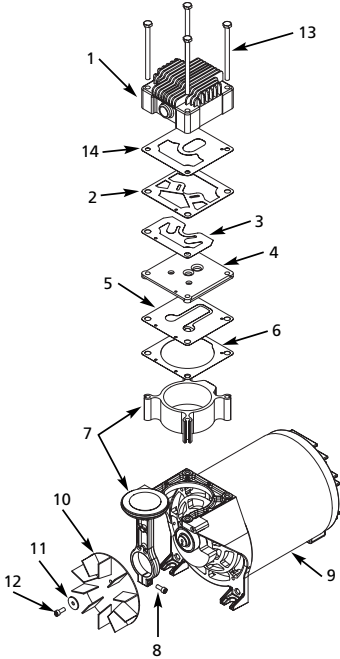

Portable Air Compressor Pumps

Pompes pour Compresseurs d'Air Portatifs

Cabezales para Compresores de Aire Portatiles

Replacement Parts List
Liste de Pièces de Rechange
Liste de Repuestos

WL361002AJ, WL361504AJ, WL362002AJ,
WL373000AJ, WL371600AJ

For parts, products & service information visit
POWER XPERT
www.chpower.com

**For Replacement Parts,
Call 1-800-543-6400**

Please provide following information:

- -Model number
- -Serial number (if any)
- -Part description and number as shown in parts list

Address parts correspondence to:

The Campbell Group
Attn: Parts Department
100 Production Drive
Harrison, OH 45030

Ref. No.	Description	WL371600AJ	WL361002AJ	WL361504AJ	WL362002AJ	WL373000AJ	Qty.
1	Head	WL010500AV	WL010500AV	WL010500AV	WL010500AV	WL010500AV	1
2 ▲	Head gasket	WL010800AV	WL010800AV	XA010800AV	XA010800AV	XA010800AV	1
3	Exhaust valve	▲	▲	▲	▲	▲	1
4	Valve plate	▲	▲	▲	▲	▲	1
5	Intake valve	▲	▲	▲	▲	▲	1
6 ▲	Cylinder gasket	XA012100AV	XA012100AV	XA012100AV	XA012100AV	XA012100AV	1
7	Piston assy (incl. #8)	WL210302AJ	WL210200AJ	WL210300AJ	WL210400AJ	WL210300AJ	1
8	M5 x .8 x 20 HH cap screw						1
9	Motor assembly (includes eccentric/bearing assembly)	MC302800AJ	MC302100AJ	MC302000AJ	MC301900AJ	MC302300AJ	1
10	Fan	■	■	■	■	■	1
11	Washer	■	■	■	■	■	1
12	M5 x .8 x 12 HHCS (L.H.)	■	■	■	■	■	1
13	Head bolts	●	●	●	●	●	4
14 ▲	Discharge valve gasket	XA012001AV	XA012001AV	XA012001AV	XA012001AV	XA012001AV	1

REPLACEMENT PARTS KITS

●	Head bolt kit (set of 4)	WL602801AJ	WL602801AJ	WL602801AJ	WL602801AJ	WL602801AJ	1
▲	Valve plate kit (Includes #2-6 & 14)	WL201405AJ	WL201405AJ	WL201405AJ	WL201405AJ	WL201405AJ	1
■	Fan kit (incl. #10-12)	WL209802AJ	WL209802AJ	WL209802AJ	WL209801AJ	WL209802AJ	1