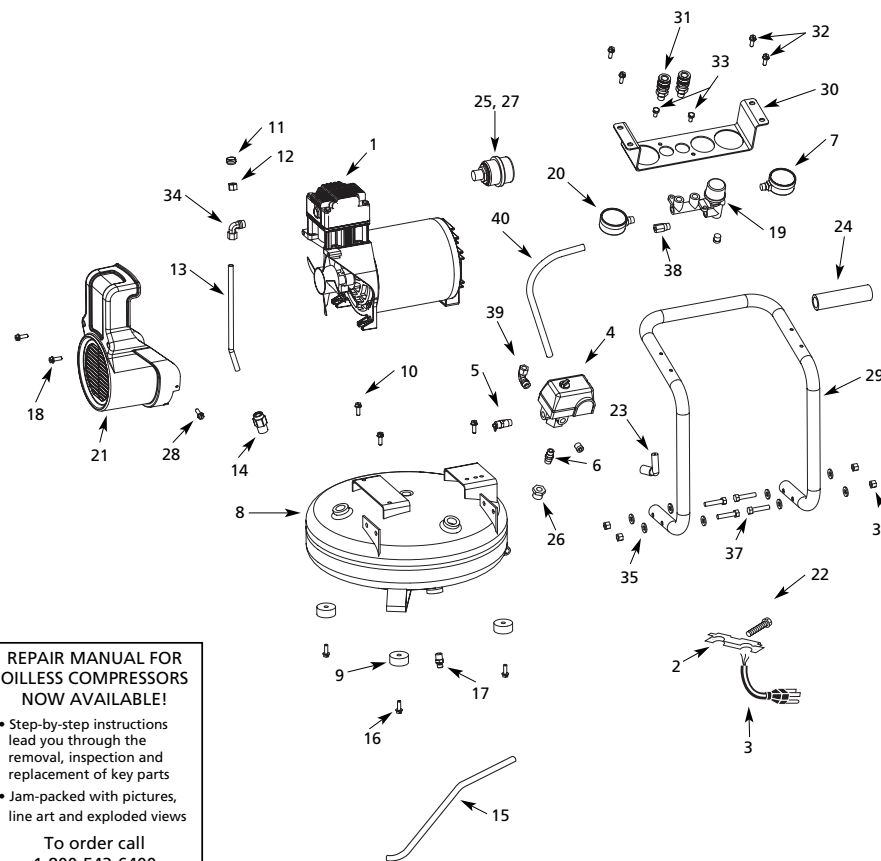

◆ Vea el número exacto del modelo en la placa del compresor.

Oiless Contractor Air Compressor
Compresore de Aire sin Aceite Para Contratistas
Compresseur d'Air d'Entrepreneur sans Huile

Replacement Parts List
Liste de Pièces de Rechange
Lista de Repuestos,

EX8011

For parts, products & service information visit
POWER XPERT
www.chpower.com

**REPAIR MANUAL FOR
OILLESS COMPRESSORS
NOW AVAILABLE!**

- Step-by-step instructions lead you through the removal, inspection and replacement of key parts
- Jam-packed with pictures, line art and exploded views

To order call
1-800-543-6400