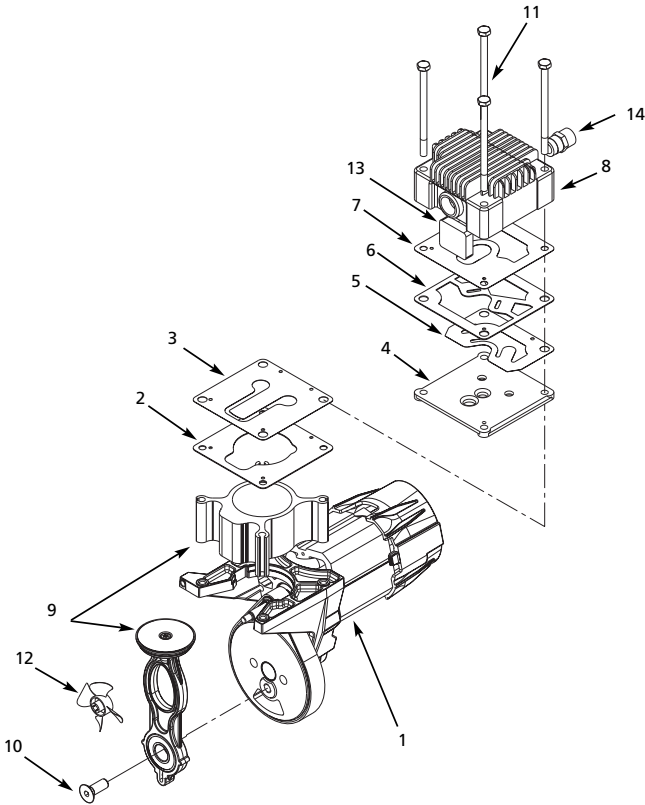

Oiless Single Cylinder Pump

Pompe Monocylindrique Sans Huile

Bomba De Un Cilindro Sin Aceite

Replacement Parts List
Liste de Pièces de Rechange
Lista de Repuestos

WL390000

For parts, products & service information visit
POWER XPERT
www.campbellhausfeld.com