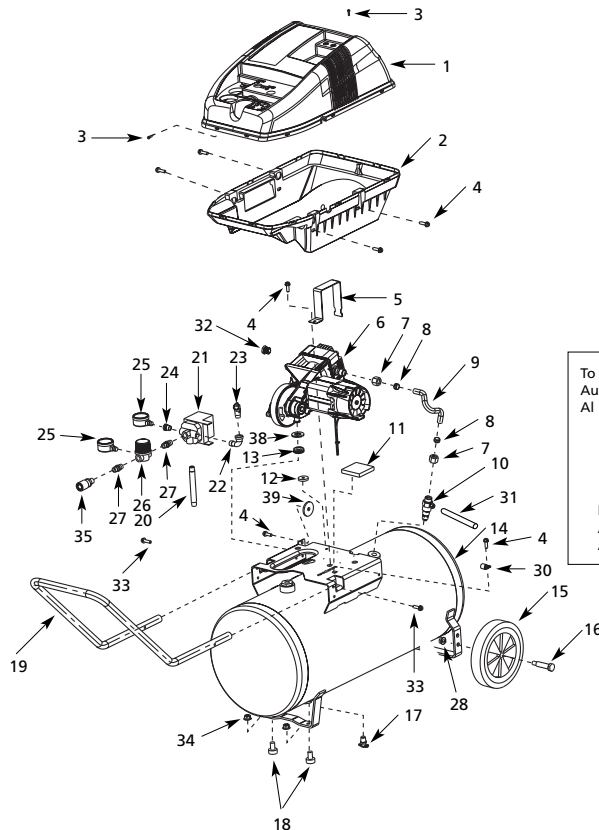

To Pressure Switch
Au Manostat
Al interruptor de presión

Items 29, 36 & 37
Articles 29, 36 et 37
Artículos 29, 36 y 37