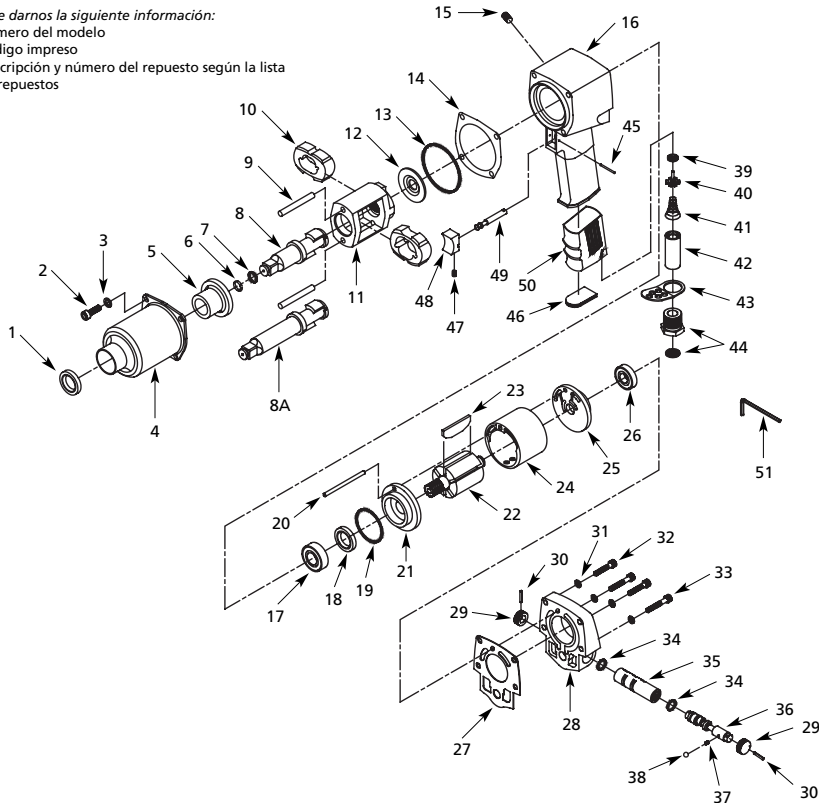

**Replacement Parts List**

Ref. No.	Description	Part Number	Qty.
1	Anvil oil seal	■	1
2	M6 x 18mm Hex cap screw	●	4
3	M6 Lock washer	●	4
4	Clutch housing	SV438001AV	1
5	Bushing	SV438300AV	1
6	Anvil collar	■ ▲ ◆	1
7	Anvil o-ring	■ ▲ ◆	1
8	Anvil	▲	1
8A	2" Extended anvil (optional)	◆	1
9	Hammer pin	▲ ◆	2
10	Hammer	▲ ◆	2
11	Hammer cage	SV886700AV	1
12	Washer	■ ●	1
13	Housing o-ring	■	1
14	Front gasket	■	1
15	Oil port screw 1/16-28 PT x 6.1mm	●	1
16	Motor housing	SV459600AV	1
17	Front bearing	SV440800AV	1
18	Motor oil seal	■ □	1
19	Motor o-ring	■ □	1
20	Motor pin	■	1
21	Front plate	□	1
22	Rotor	SV438800AV	1
23	Rotor blade	▽	6
24	Cylinder	SV438900AV	1
25	Rear end plate	□	1
26	Rear bearing	SV441100AV	1
27	Rear gasket	■	1
28	Back plate	SV177100AV	1
29	Regulator knob	◆	2
30	Regulator roll pin	◆	2
31	M5 lock washer	●	4
32	M5 x 25mm Hex cap screw	●	2
33	M5 x 30mm Hex cap screw	●	2
34	Regulator o-ring	■ ★	2
35	Regulator bushing	★	1
36	Regulator	★	1
37	Spring	■ ★	1
38	Steel ball	● ★	1
39	Seal	■ ○	1
40	Valve	■ ○	1
41	Spring	■ ○	1
42	Large spacer	○	1
43	Diffuser	SV440500AV	1
44	Air inlet with screen	SV889400AV	1
45	Roll pin	■ ◆	1
46	Silencer/muffler	■	1
47	M4 x 5mm Set screw	● ◆	1
48	Trigger button	◆	1
49	Trigger pin	◆	1
50	Grip	SV189900AV	1
51	4mm Hex wrench	● SV109400AV	1

Ref. No.	Description	Part Number	Qty.
32	M5 x 25mm Hex cap screw	●	2
33	M5 x 30mm Hex cap screw	●	2
34	Regulator o-ring	■ ★	2
35	Regulator bushing	★	1
36	Regulator	★	1
37	Spring	■ ★	1
38	Steel ball	● ★	1
39	Seal	■ ○	1
40	Valve	■ ○	1
41	Spring	■ ○	1
42	Large spacer	○	1
43	Diffuser	SV440500AV	1
44	Air inlet with screen	SV889400AV	1
45	Roll pin	■ ◆	1
46	Silencer/muffler	■	1
47	M4 x 5mm Set screw	● ◆	1
48	Trigger button	◆	1
49	Trigger pin	◆	1
50	Grip	SV189900AV	1
51	4mm Hex wrench	● SV109400AV	1