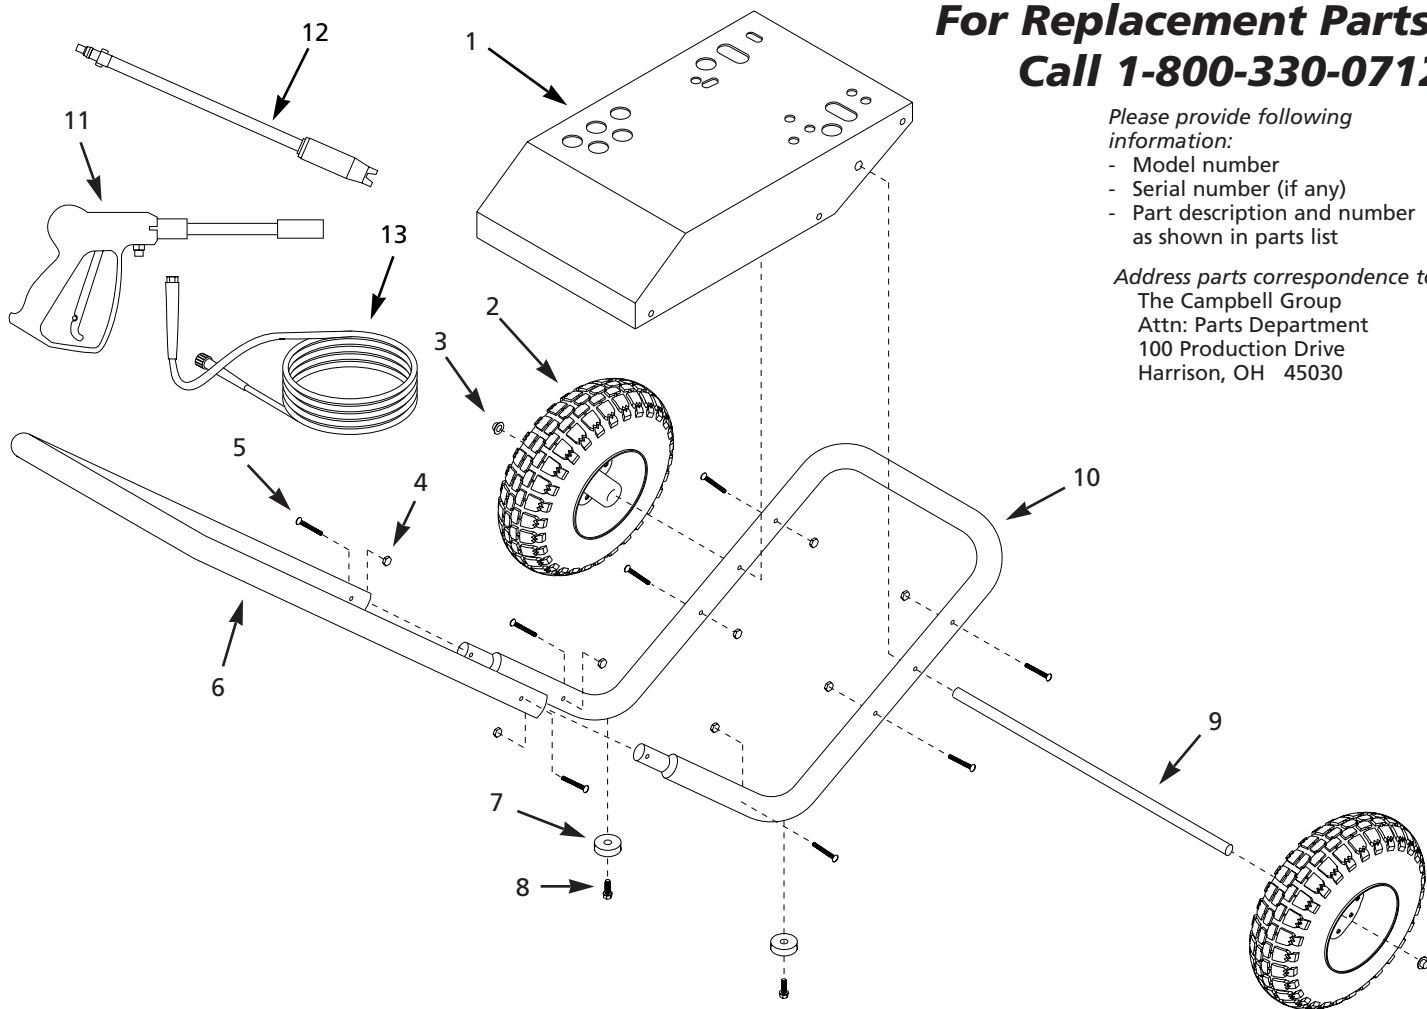

**For Replacement Parts,
Call 1-800-330-0712**

Please provide following information:

- Model number
- Serial number (if any)
- Part description and number as shown in parts list

Address parts correspondence to:
The Campbell Group
Attn: Parts Department
100 Production Drive
Harrison, OH 45030

Ref. No.	Description	Part No. for Models:				Qty.
		PW2020	PW2212 PW2220	PW2619, PW3018 PW3019, PW3020	PW3021 PW3221 PW3521	
1	Base plate	PM038200AV	PM038200AV	PM038200AV	PM038200AV	1
2	Pneumatic wheel	PM041000AV	PM041000AV	PM041000AV	PM041000AV	2
3	Pushnut	AL066300AV	AL066300AV	AL066300AV	AL066300AV	2
4	5/16-18 Nut	PM031100AV	PM031100AV	PM031100AV	PM031100AV	8
5	5/16-18 Rounded square neck bolt	MJ101206AV	MJ101206AV	MJ101206AV	MJ101206AV	8
6	Handle	PM038400AV	PM038400AV	PM038400AV	PM038400AV	1
7	Rubber bumper	AL062300AV	AL062300AV	AL062300AV	AL062300AV	2
8	1/4-20 x 3/4 Self-tapping screw	MJ102100AV	MJ102100AV	MJ102100AV	MJ102100AV	2
9	Axle rod	PM038600AV	PM038600AV	PM038600AV	PM038600AV	1
10	Frame	PM038500AV	PM038500AV	PM038500AV	PM038500AV	1
11	Gun	PM005130AV	PM005130AV	PM005130AV	PM005130AV	1
12	Lance	PM005116AV	PM035110AV	PM035130AV	PM035120AV	1
13	Hose	PM005001AV	PM005001AV	PM005001AV	PM005003AV	1