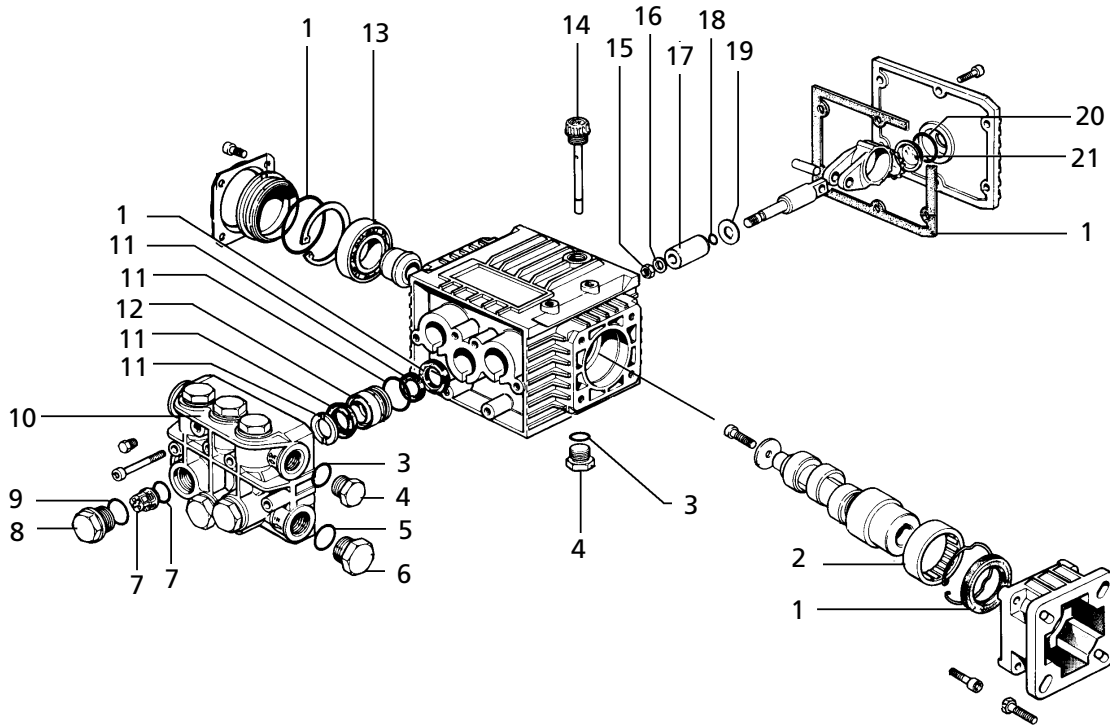

Address parts correspondence to:  
The Campbell Group  
Attn: Parts Department  
100 Production Drive  
Harrison, OH 45030

Ref. No.	Description	Part No. for Models:				Qty.
		PW2020	PW2212 PW2220	PW2619, PW3018 PW3019, PW3020	PW3021 PW3221 PW3521	
1	Base plate	PM038200AV	PM038200AV	PM038200AV	PM038200AV	1
2	Pneumatic wheel	PM041000AV	PM041000AV	PM041000AV	PM041000AV	2
3	Pushnut	AL066300AV	AL066300AV	AL066300AV	AL066300AV	2
4	5/16-18 Nut	PM031100AV	PM031100AV	PM031100AV	PM031100AV	8
5	5/16-18 Rounded square neck bolt	MJ101206AV	MJ101206AV	MJ101206AV	MJ101206AV	8
6	Handle	PM038400AV	PM038400AV	PM038400AV	PM038400AV	1
7	Rubber bumper	AL062300AV	AL062300AV	AL062300AV	AL062300AV	2
8	1/4-20 x 3/4 Self-tapping screw	MJ102100AV	MJ102100AV	MJ102100AV	MJ102100AV	2
9	Axle rod	PM038600AV	PM038600AV	PM038600AV	PM038600AV	1
10	Frame	PM038500AV	PM038500AV	PM038500AV	PM038500AV	1
11	Gun	PM005130AV	PM005130AV	PM005130AV	PM005130AV	1
12	Lance	PM005116AV	PM035110AV	PM035130AV	PM035120AV	1
13	Hose	PM005001AV	PM005001AV	PM005001AV	PM005003AV	1

### Pump for Models PW202000LE, PW221200LE, PW222000LE

Ref. No.	Description	Part No.	Qty.	Ref. No.	Description	Part No.	Qty.
1	Kit, oil seals	PM041610SV	Kit	12	Guide, 15 dia. piston	PM041630SV	3
2	Bearing, ring 4516	PM041560SV	1	13	Bearing, 25 x 52 x 15	PM041620SV	1
3	O-ring, 14 x 1.78	PM041470SV	3	14	Plug, oil cap	PM041550SV	1
4	Bolt, 3/8 G oil drain	PM041570SV	2	15	Nut, M8	PM041640SV	3
5	O-ring, 17.5 x 2	PM041400SV	1	16	Washer, 8 x 13 x 0.5	PM041650SV	3
6	Bolt, 1/2 G plug	PM041720SV	1	17	Piston, 15 dia.	PM041660SV	3
7	Kit, valve	PM041430SV	Kit	18	O-ring, 4.48 x 1.78	PM041530SV	3
8	Bolt, valve	PM041580SV	6	19	Spacer disc	PM041670SV	3
9	O-ring, 17.86 x 2.62	PM041420SV	6	20	O-ring, 22.24 x 2.62	PM041680SV	1
10	Head, brass pump	PM041590SV	1	21	Indicator, oil	PM041690SV	1
11	Kit, water seals	PM041600SV	Kit				