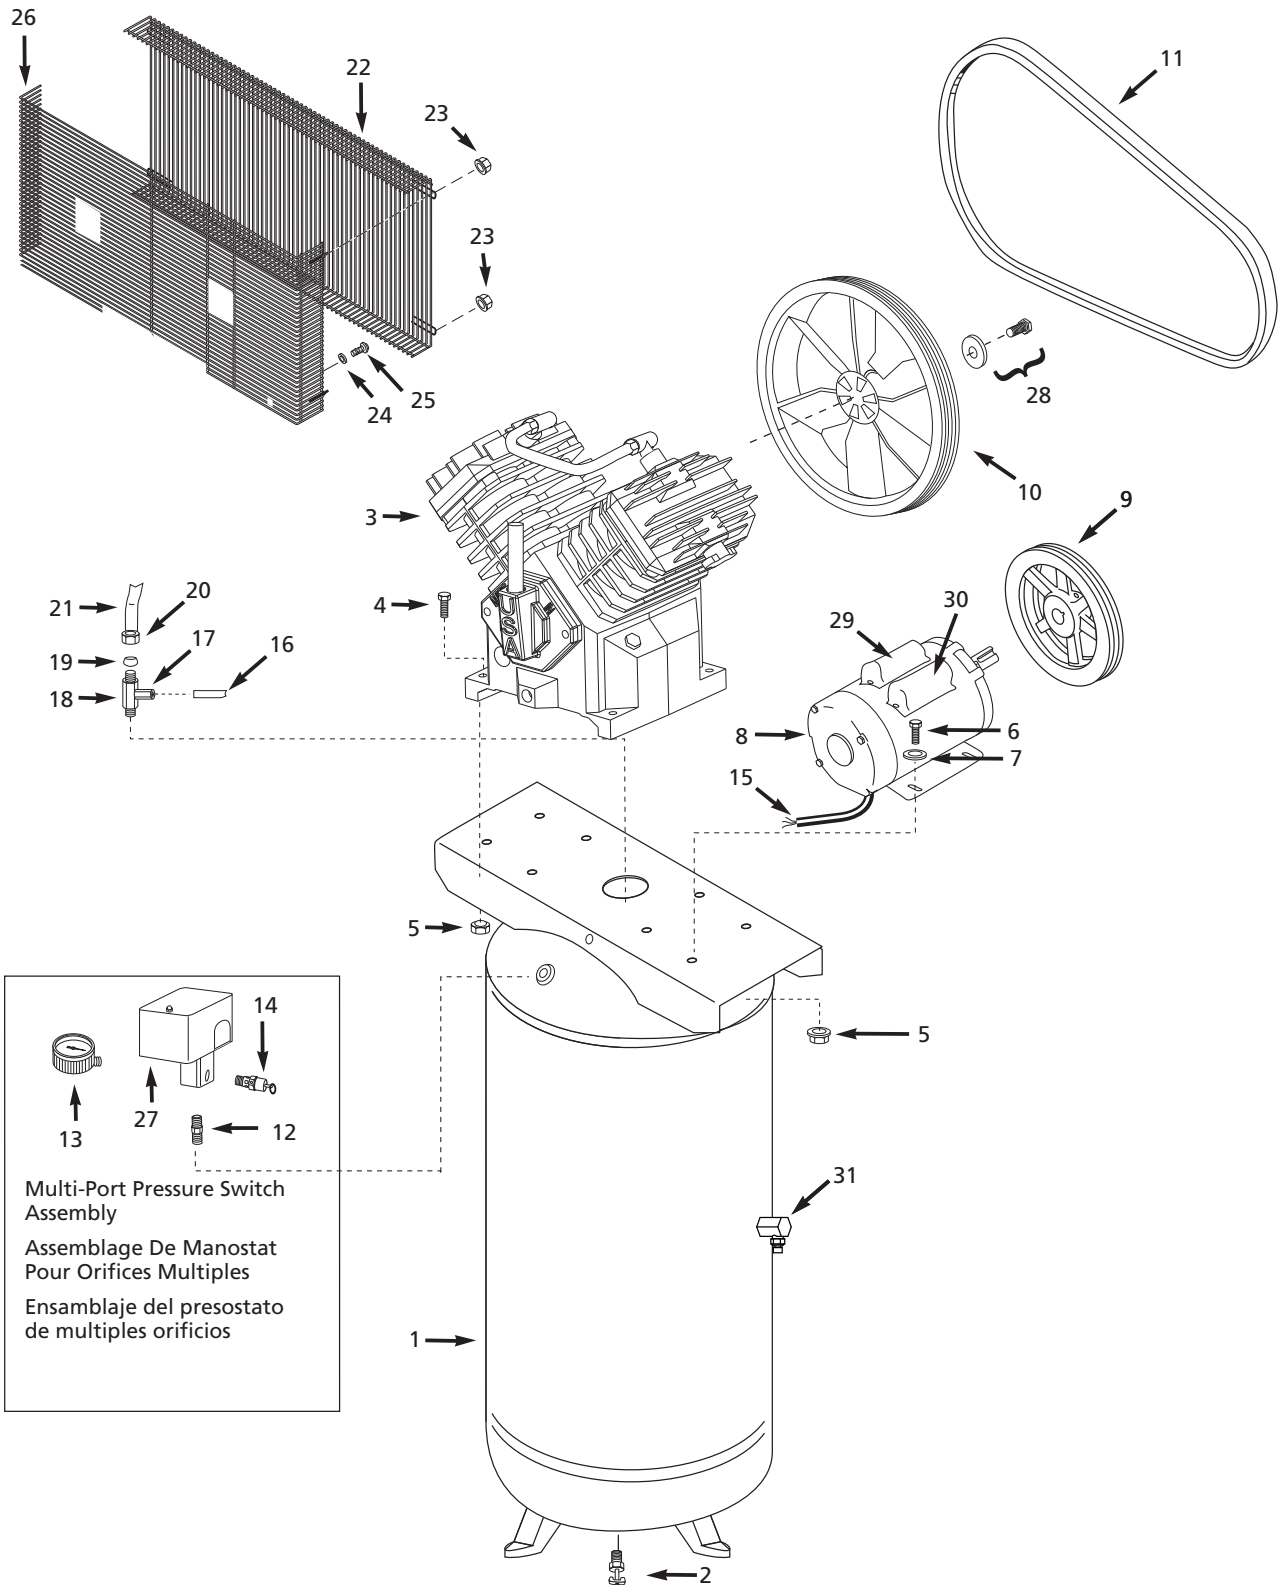

Replacement Parts List
Liste De Pièces De Rechange
Lista de repuestos

CE410100, CE410400, DP5810-Q,
 TQ310101, TQ310401

Multi-Port Pressure Switch
 Assembly

Assemblage De Manostat
 Pour Orifices Multiples

Address parts correspondence to:

Campbell Hausfeld
 Attn: Customer Service
 100 Production Drive
 Harrison, OH 45030

Ref. No.	Description	Part Numbers For Models		Qty
		CE410100 TQ310101	CE410400 DP5810-Q TQ310401	
1	Air tank	AR040000CG	AR232401CG	1
2	Drain cock	D-1403	ST127700AV	1
3	Air compressor pump with flywheel	TQ300000AV	TQ300000AV	1
4	5/16 inch - 18 x 1-1/2 inch Hex head bolt	*	*	4
5	5/16 inch - 18 Locknut	*	*	8
6	5/16 inch - 18 x 3/4 inch Hex head bolt	*	*	4
7	5/16 inch Washer	*	*	4
8	Electric motor	MC019300AV	MC019300AV	1
9	Motor pulley	PU017000AV	PU017000AV	1
10	Flywheel	PU017100AV	PU017100AV	1
11	Belt	BT013100AV	BT013100AV	1
12	Pipe nipple	HF002401AV	HF002401AV	1
13	Pressure gauge	GA031900AV	GA031900AV	1
14	Safety valve	V-215105AV	V-215105AV	1
15	Electric cord	EC014800AV	EC014800AV	1
16	Tubing	ST117802AV	ST117802AV	1
17	Straight push connect	ST081301AV	ST081301AV	1
18	Check valve	CV223300AV	CV223300AV	1
19	1/2 inch Compression sleeve	ST032900AV	ST032900AV	1
20	1/2 inch Compression nut	ST033001AV	ST033001AV	1
21	Discharge tube	TQ901600AP	TQ901600AP	1
22	Front beltguard	BG217002AV	BG021600AV	1
23	10-24 Hex-flange nut	ST116201AV	ST116201AV	5
24	5/16 inch Washer	ST011200AV	ST011200AV	2
25	5/16 inch Self-tapping screw	ST016500AV	ST016500AV	4
26	Back beltguard	BG021701AV	BG021701AV	1
27	Pressure switch (with unloader valve)	CW212201AV	CW212201AV	1
27a	△ Pressure switch unloader valve	CW210001AV	CW210001AV	1
27b	△ Pressure switch cover	CW217800AV	CW217800AV	1
28	Flywheel Fastener Kit	TQ901400AV	TQ901400AV	1
29	Capacitor - Start	MC507018AV	MC507018AV	1
30	Capacitor - Run	MC506910AV	MC506910AV	1
31	Easy Drain Assembly (80 Gallon Only)	—	D-140501AV	1
32	△ Warning decal	DK747600AV	DK747600AV	1