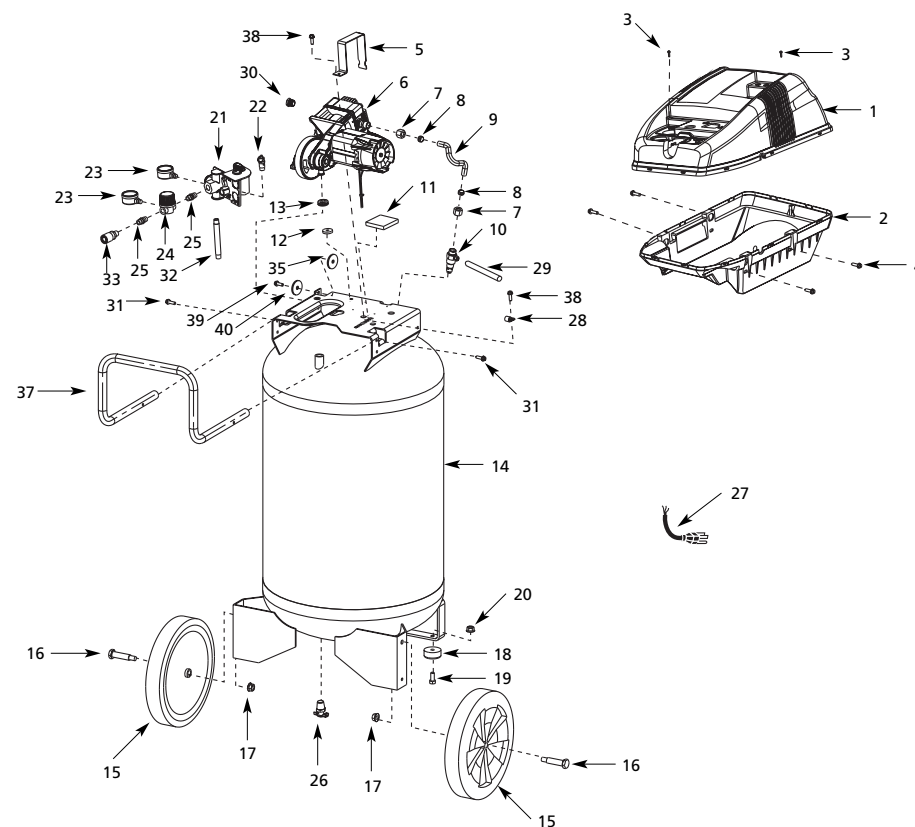

LISTA DE REPUESTOS

▲	Kit de aislador (Incluye #11, 12, 13)	WL211300AJ	1

HUSKY

**Oilless Air Compressors
Compresseurs D'Air Sans Huile
Compresores Sin Aceite**

Replacement Parts List
Lista de Repuestos
Liste de Pièces de Rechange

WL660500