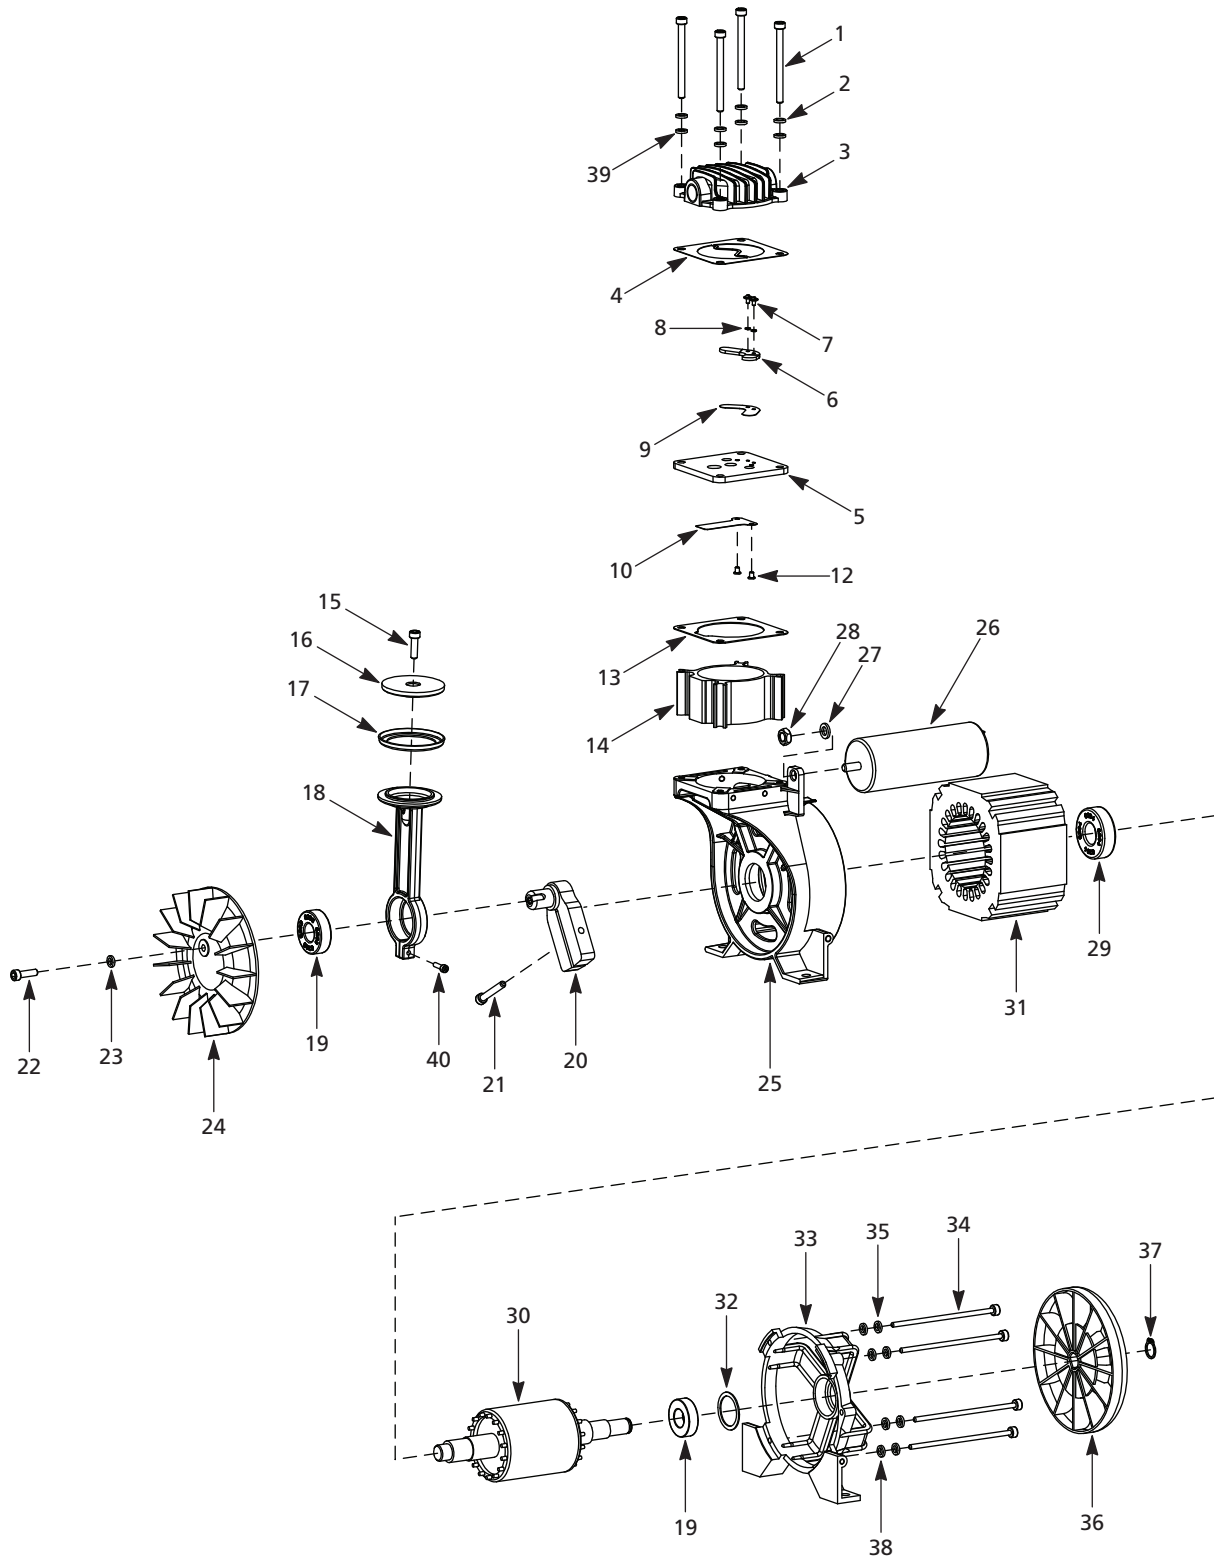

Pump / Motor Assembly

For Replacement Parts or Technical Assistance, Call 1-800-543-6400

Please provide following information:

- Model number
- Serial number (if any)
- Part description and number as shown in parts list

Address any correspondence to:

Campbell Hausfeld
Attn: Customer Service
100 Production Drive
Harrison, OH 45030 U.S.A.

Replacement Parts List

Ref. No.	Description	Part Number	Qty.
1	Bolt - M6 x 70	▲	4
2	Lock washer - M6	▲	4
3	Cylinder head	HU006900AV	1
4	Head gasket	△	1
5	Valve plate	◆	1
6	Exhaust valve restrictor	◆	1
7	Screw	◆	4
8	Lock washer	◆	2
9	Exhaust valve	◆	1
10	Intake valve	◆	1
11	Thermal overload protector (not shown)	—	1
12	Screw	◆	2
13	Cylinder gasket	△	1
14	Cylinder	—	1
15	Screw - M6 x 20	●	1
16	Piston cap	●	1
17	Piston ring	●	1
18	Piston	●	1
19	Bearing	●	2
20	Eccentric	●	1
21	Bolt - M6 x 45	●	1
22	Bolt - M6 x 20	■	1
23	Washer - M6	■	1
24	Fan	■	1
25	Crankcase cover	—	1

Ref. No.	Description	Part Number	Qty.
26	Capacitor	HU005500AV	1
27	Washer - M8	*	1
28	Nut - M8	*	1
29	Bearing	—	1
30	Rotor	—	1
31	Stator	—	1
32	Washer	—	1
33	Rear end bell	—	1
34	Bolt - M5 x 110	*	4
35	Lock washer	—	4
36	Motor fan	▼	1
37	Snap ring	▼	1
38	Washer	—	4
39	Bolt	▲●	4
40	Bolt	—	1

REPLACEMENT PARTS KITS

▲	Head bolt kit	HU006000AV
■	Fan kit	HU005600AV
●	Piston / Cylinder / Eccentric Kit	HU005800AV
◆	Valve plate kit	HU005900AV
▼	Motor fan kit	HU005700AV
△	Gasket kit	HU007300AV
*	Standard Hardware Item	
—	Not Available