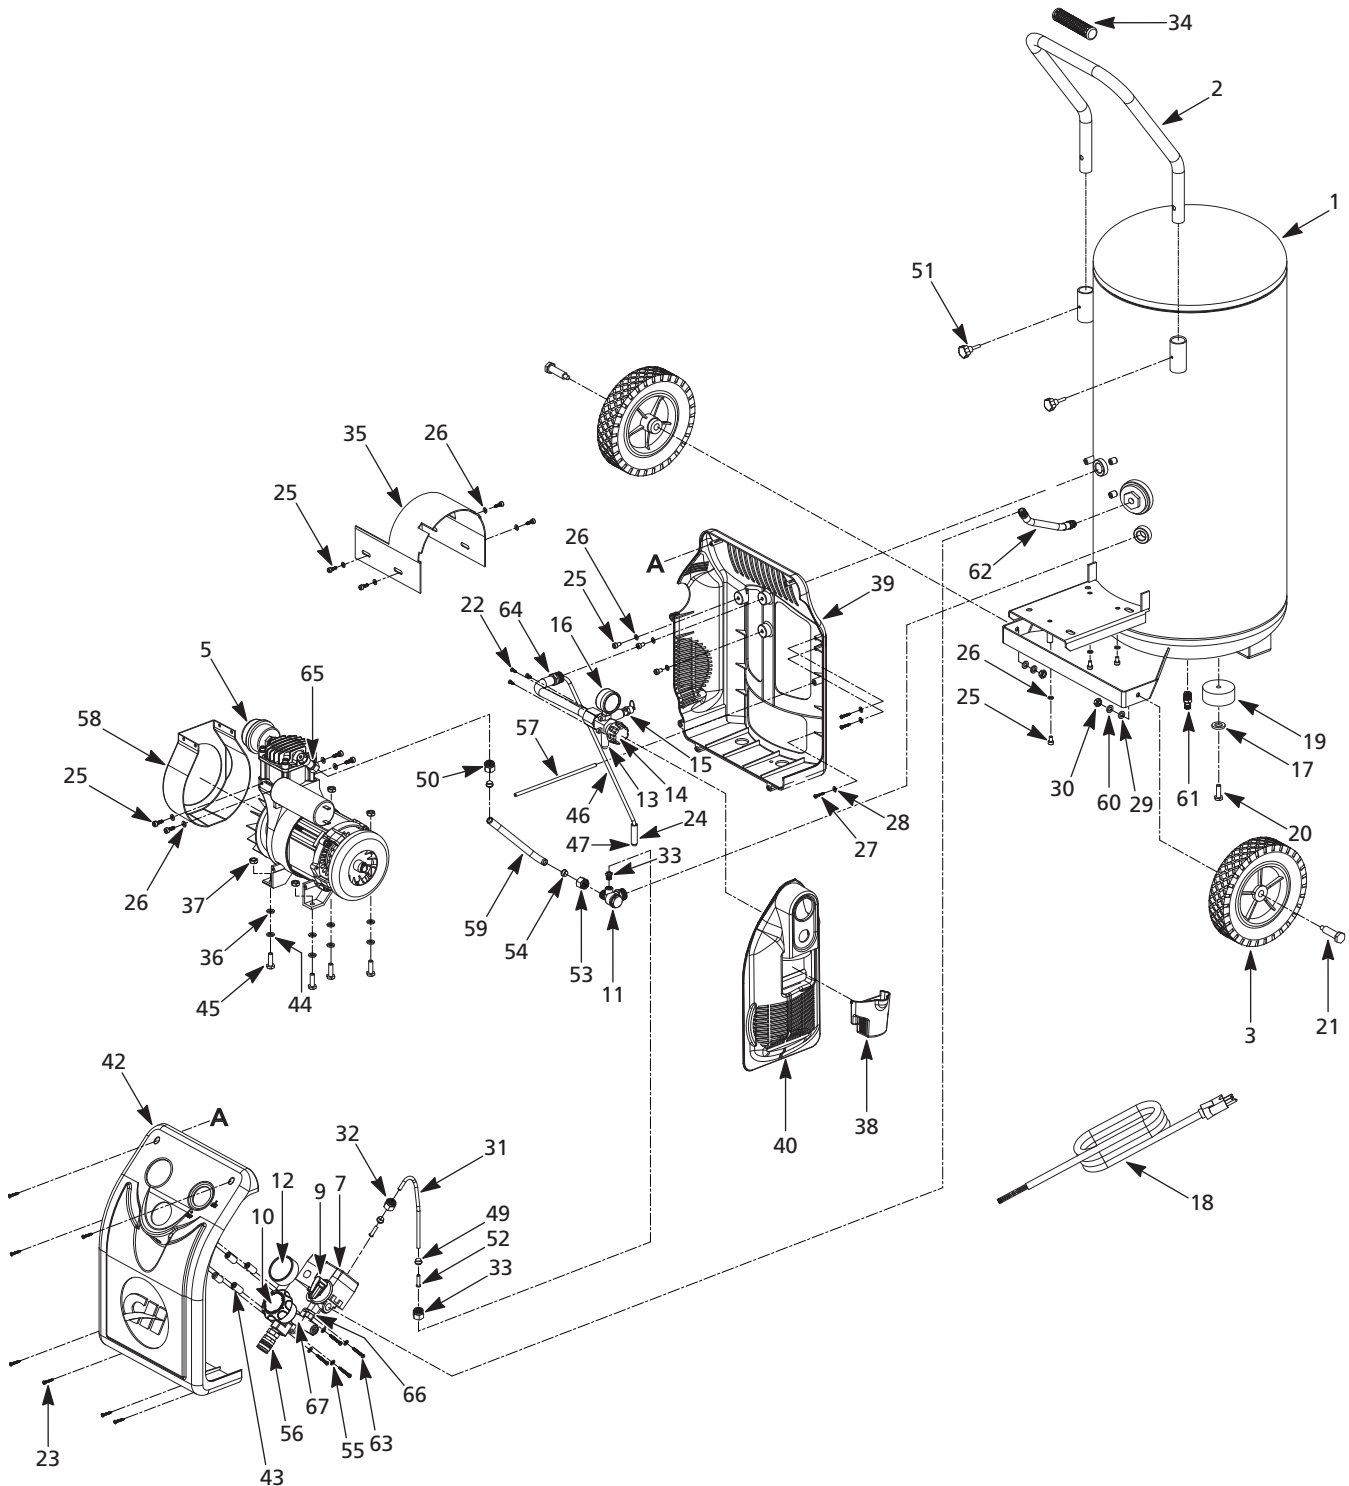

CAMPBELL HAUSFELD®

Oilless Air Compressor

Replacement Parts List

HU351000

**For Replacement Parts or Technical Assistance,
Call 1-800-543-6400**

Please provide following information:

- Model number
- Serial number (if any)
- Part description and number as shown in parts list

Address any correspondence to:

Campbell Hausfeld
Attn: Customer Service
100 Production Drive
Harrison, OH 45030 U.S.A.

Replacement Parts List

Ref. No.	Description	Part Number	Qty.
1	20 gallon tank assembly	AR064400AV	1
2	Tank handle	△	1
3	8 inch wheel	WA006100AV, ◆	2
4	Pump / motor assembly	HU100200AV	1
5	Air filter	HL018200AV	1
6 ‡	Air filter element	HL018300AV	1
7	Pressure switch	CW218500AV	1
8 ‡	Unloader valve	CW212400AV	1
9	Pressure switch knob	CW000900AV	1
10	Regulator knob assembly	HU007000AV, ▼	1
11	Check valve	HU004600AV	1
12	Outlet pressure gauge	GA032800AV	1
13	Drain valve	HU007100AV, ○	1
14	Drain knob	HU001500AV, ○	1
15	1/4 NPT Safety valve, ASME	V-215100AV	1
16	Tank pressure gauge	GA032900AV	1
17	Washer	▲	1
18	Power cord	EC014000AV	1
19	Rubber foot	▲	1
20	Foot bolt - M8 x 20	▲	1
21	Wheel bolt - M10	◆	2
22	Shroud tap screw	◇	3
23	Shroud tap screw	◇	7
24	Collar / weight	★	1
25	Bolt	□◇	15
26	Washer	□◇	15
27	Screw	▲◇	3
28	Washer	▲◇	3
29	Washer - M10	◆	2
30	Nut - M10	◆	2
31	Unloader tube with union nut	●	1
32	Nut (with Ferrule)	●	1
33	Fitting	●	1
34	Handle grip	△	1
35	Motor shroud	HU007200AV, □	1
36	Washer	▽	4
37	Nut	▽	4
38	Drain cup	WL045900AV	1
39	Back shroud panel	HU005300AV	1
40	Side shroud panel	HU005200AV	1
41 ‡	Strain relief (power cord)	CW212900AV	1
42	Front shroud panel	HU005100AV	1
43	Spacer	--	4
44	Lock washer	▽	4
45	Bolt	▽	4

Ref. No.	Description	Part Number	Qty.
46	1/4 inch nylon tube	HM003000AV, ★	1
47	Hose barb	HF115700AV, ★	2
48 ‡	Strain relief (motor cord)	CW212800AV	1
49	Ferrule	●	1
50	Nut (to pump)	■	1
51	Handle knob bolt - M6 x 25	HU003400AV, △	2
52	Hose insert	●	2
53	Compression nut	■	1
54	Ferrule	■	2
55	Washer	▼	4
56	I/M coupler	MP602200AV	1
57	Alignment bar	--	1
58	Motor fan shroud	HU005400AV	1
59	Exhaust tube	■	1
60	Lock washer	◆	2
61	Drain valve	D-1403	1
62	1/4 inch hose assembly	HM003100AV	1
63	Tap screw	▼	4
64	3/8 inch hose assembly	HU002500AV	1
65	Cold start valve w/ tee	HU006600AV	1
66	Pipe nipple	HL019100AV	1
67	Regulator manifold assembly	HU001000AV, ▼	1

REPLACEMENT PARTS KITS

▲	Rubber foot kit	HU004700AV
■	Exhaust tube kit	HU005000AV
●	Unloader tube assembly	HU004900AV
◆	Wheel kit	HU001100AV
▼	Regulator / knob kit	RE300700AV
★	Drain tube kit	HM003600AV
△	Handle kit	HU004500AV
□	Motor shroud screw kit	HM001800AV
○	Drain valve kit	HU003000AV
◇	Shroud screw kit	HU004800AV
▽	Motor mount kit	HU002900AV
*	Standard hardware item - available at your local hardware store	
‡	Not Shown	
--	Not Available