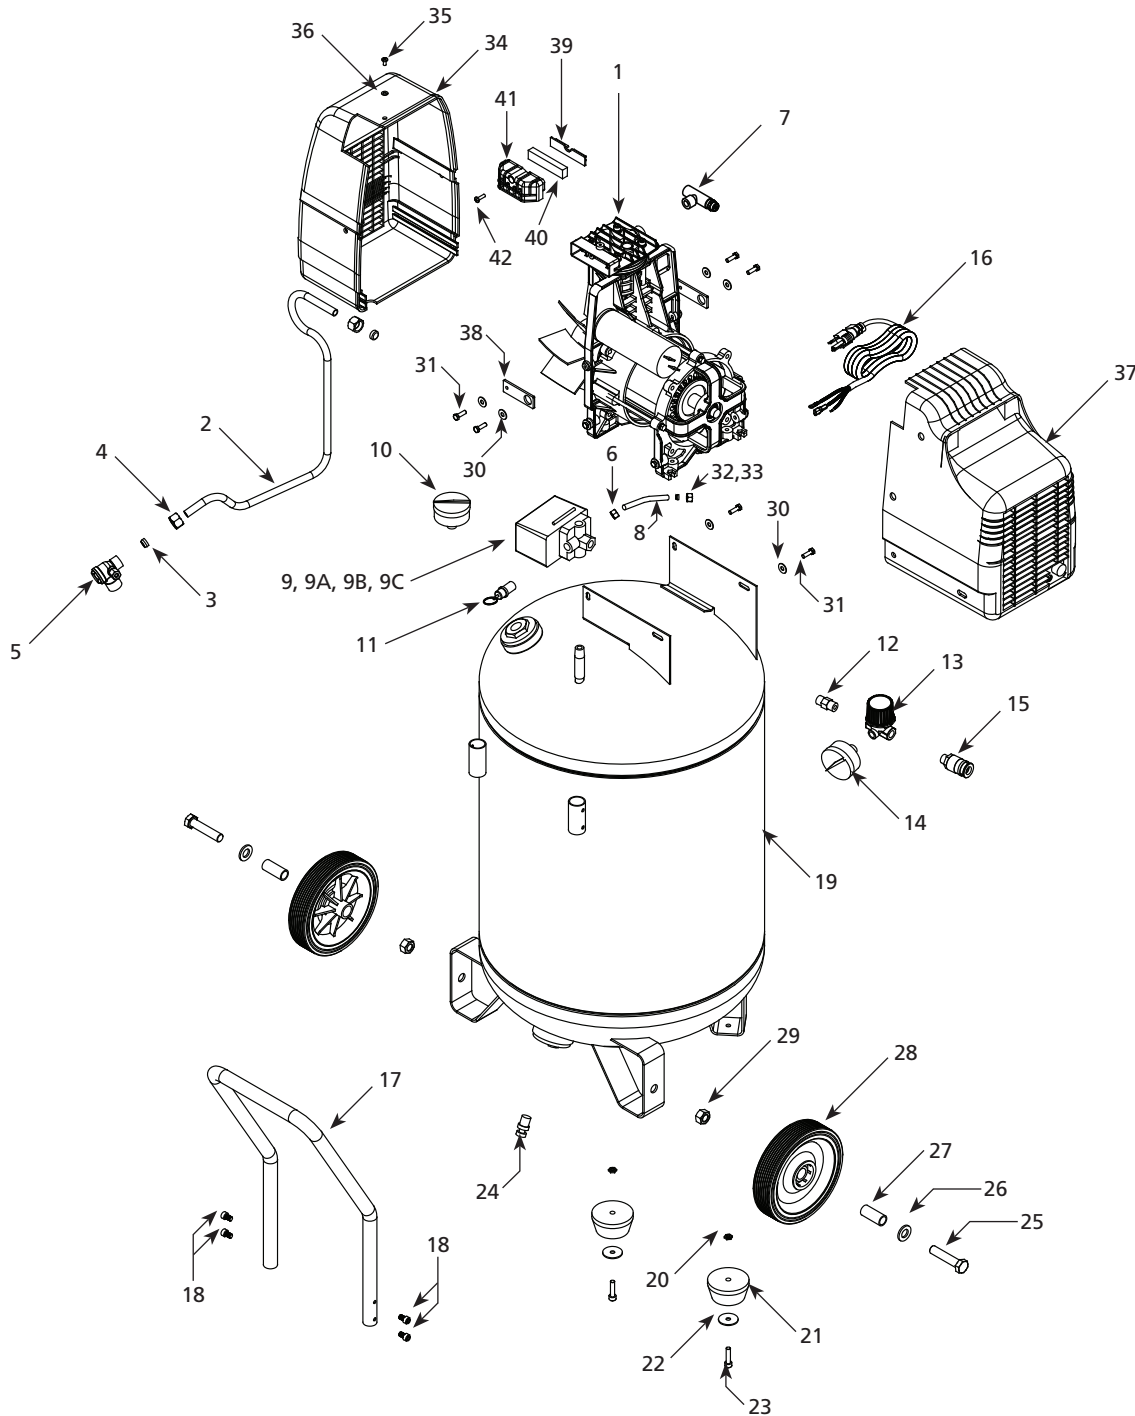

**CAMPBELL
HAUSFELD®**

Oilless Air Compressor

Compresseurs d'Air Sans Huile

Compresores Sin Aceite

Replacement Parts List
Liste de Pièces de Rechange
Lista de Repuestos

HU502000AV

For Replacement Parts or Technical Assistance, Call 1-800-543-6400

Please provide following information:

- Model number
- Serial number (if any)
- Part description and number as shown in parts list

Address any correspondence to:

Campbell Hausfeld
Attn: Customer Service
100 Production Drive
Harrison, OH 45030 U.S.A.

Replacement Parts List

Ref. No.	Description	Part Number	Qty.
1	Pump/motor assy	HU550000AV	1
2	Exhaust tube	✕	1
3	Ferrule	✕	2
4	Nut	✕	2
5	Check valve	HL030500AV	1
6	Nut with captive ferrule	▲	1
7	T-fitting with easy start valve	HU008800AV	1
8	Unloader tube	▲	1
9	150 psi cut-out / 120 psi cut-in pressure switch	HU009100AV	1
9a	Pressure switch unloader valve	HU009600AV	1
9b	Strain relief (power cord)	HU009700AV	1
9c	Strain relief (motor cord)	HU009700AV	1
10	Tank gauge	GA033100AV	1
11	170 psi, ASME/CRN safety valve	V-215108AV	1
12	1/4 inch NPT x 1/4 inch NPT hex Nipple	--	1
13	Hi flow regulator	RE206901AV	1
14	Outlet gauge	GA033200AV	1
15	Coupler	MP323400AV	1
16	Power cord	--	1
17	Handle	▼	1
18	M6 x 10 Handle bolt	▼	4
19	20 gallon, ASME Tank	--	1
20	Nut	+	2
21	Rubber foot	+	2
22	Washer	+	2
23	Bolt	+	2
24	Drain valve	D-1403	1
25	Axle bolt	●	2
26	Washer	●	2
27	Axle insert	●	2
28	Wheel	●	2
29	Nut	●	2
30	Washer	◆	8
31	M5 x 16 Bolt	◆	8
32	Ferrule	▲	1
33	Nut	▲	1
34	Rear shroud	⌋	1
35	M4 x 8 Bolt	⌋	1
36	Washer	⌋	1
37	Front shroud	⌋	1
38	Shroud connecting piece	⌋	2
39	Filter housing back	■	1
40	Filter element	■	1
41	Filter housing front	■	1
42	Screw	■	1

REPLACEMENT PARTS KITS

●	Wheel kit (set of 2 each: axle bolt, washer, axle insert, wheel, and nut)	HL038600AV
▲	Unloader tube kit	HU009300AV
▼	Handle kit	HU009400AV
◆	Shroud/Motor bolt kit	HU007700AV
⌋	Shroud kit	HU007500AV
✕	Exhaust tube kit	HU009500AV
+	Rubber foot kit (set of 2 each: nut, rubber foot, washer, and bolt)	HL038700AV
■	Filter kit	HU008600AV