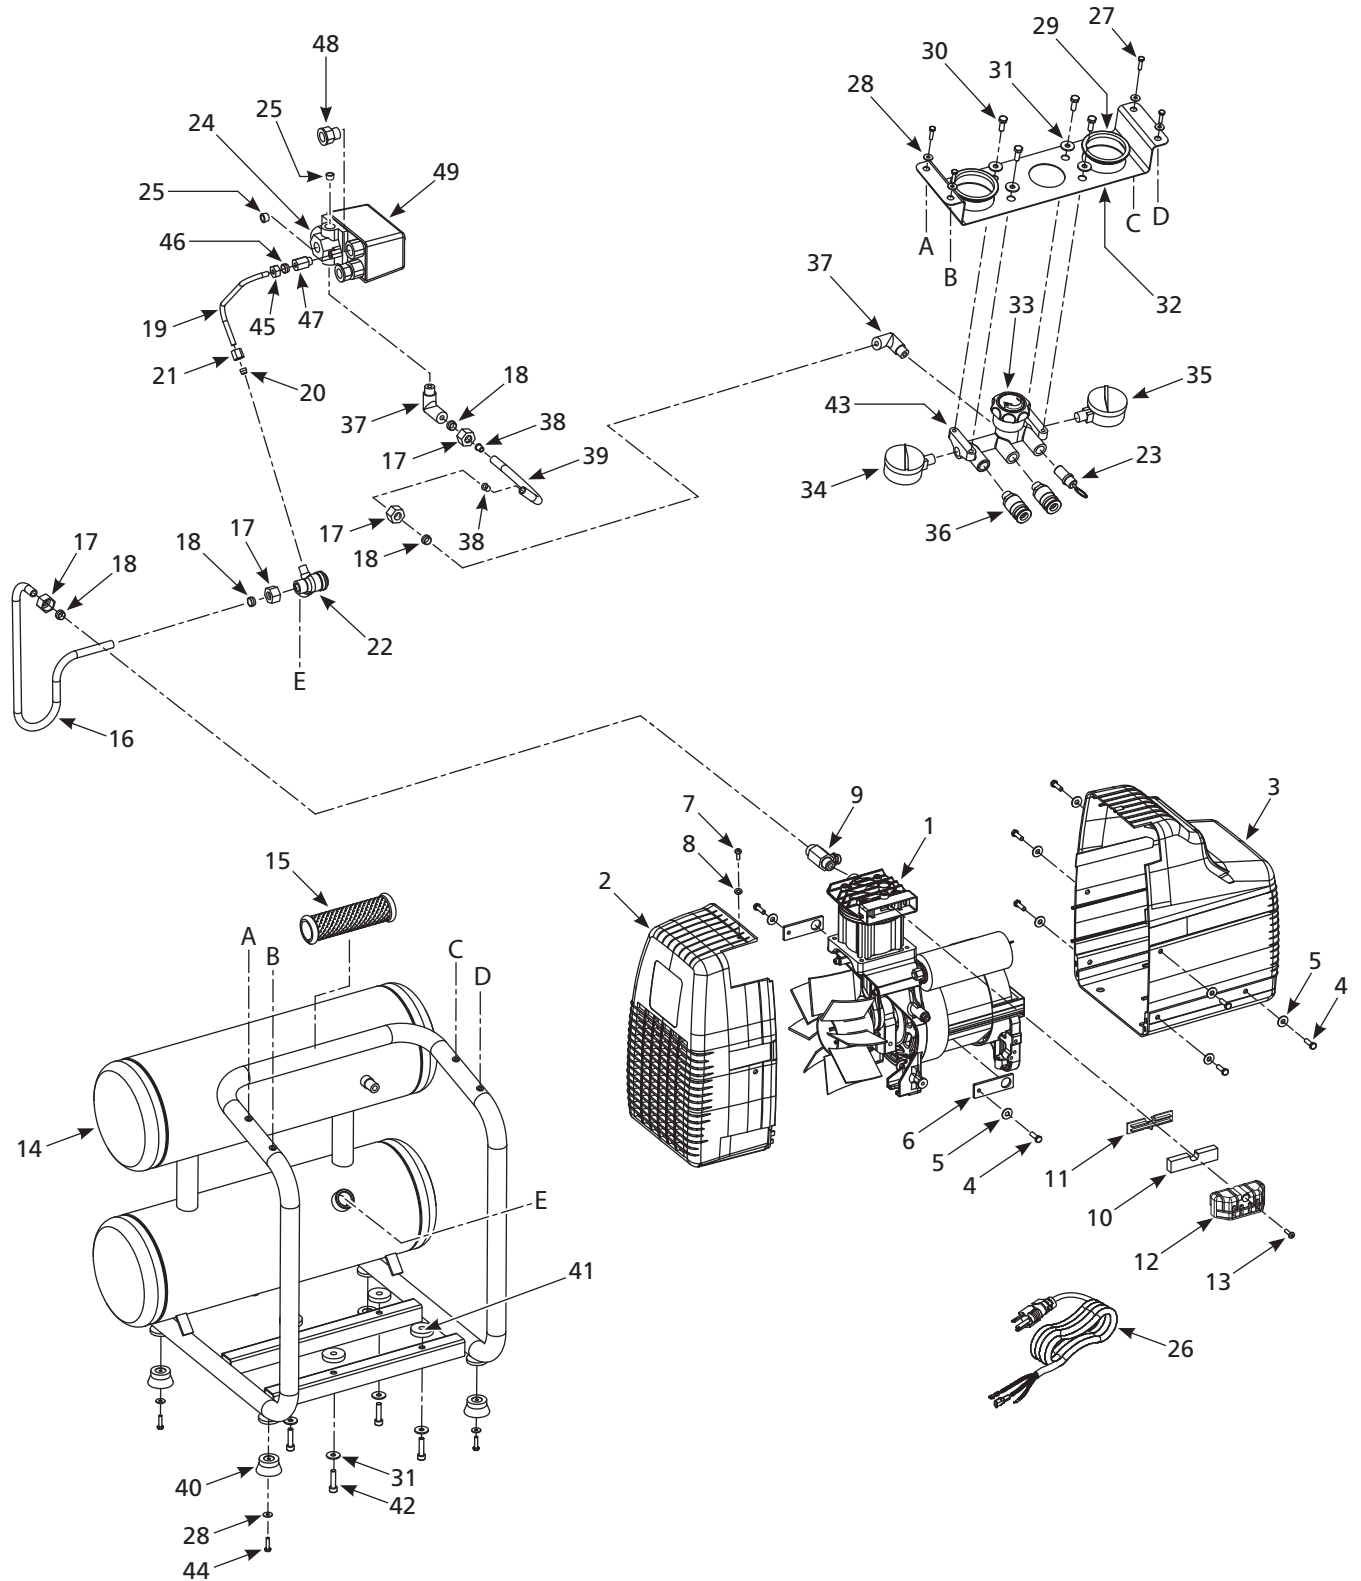

200 PSI Portable Air Compressors

For Replacement Parts or Technical Assistance, Call 1-800-543-6400.

Please provide following information:

- Model number
- Serial number (if any)
- Part description and number as shown in parts list

Address any correspondence to:

Campbell Hausfeld
Attn: Customer Service
100 Production Drive
Harrison, OH 45030 U.S.A.

Replacement Parts List

Ref. No.	Description	Part Number	Qty.
1	Pump / motor	HJ100100AV	1
2	Front shroud	▲	1
3	Rear shroud	▲	1
4	Bolt - M5 x 16	□	8
5	Washer	□	8
6	Shroud connecting piece	□	2
7	Bolt - M4 x 10	□	1
8	Washer	□	1
9	Pipe nipple with easy start valve	HJ003200AV	1
10	Filter element	▼	1
11	Filter housing (back)	▼	1
12	Filter housing (front)	▼	1
13	Screw - M4 x 14	▼	1
14	Tank	--	1
15	Handle grip	--	1
16	Exhaust tube	△	1
17	Nut	◆△	4
18	Ferrule	◆△	4
19	Unloader tube	■	1
20	Ferrule	■	1
21	Nut	■	1
22	Check valve	HL030500AV	1
23	Safety valve	V-215110AV	1
24	Pressure switch	HJ002800AV	1
25	Pipe plug	ST022500AV	2
26	Power cord	EC014500AV	1
27	Screw - M4 x 16	*	4
28	Washer	●	4
29	Gauge rubber ring	HJ003400AV	2
30	Screw - M6 x 16	*	4
31	Washer	*	8
32	Control panel	HJ003500AV	1
33	Regulator knob	--	1
34	Outlet gauge	GA033600AV	1
35	Tank gauge	GA033700AV	1

Ref. No.	Description	Part Number	Qty.
36	1/4 NPT industrial (M) coupler	HF001300AV	2
37	Elbow	HJ003300AV	2
38	Tube insert	◆	2
39	Pressure switch tube	◆	1
40	Rubber foot	●	4
41	Bushing	○	4
42	Bolt - M6 x 25	*	4
43	Manifold body (with regulator knob)	HJ003600AV	1
44	Bolt	●	4
45	Nut	■	1
46	Ferrule	■	1
47	Unloader valve	HJ002900AV	1
48	Strain relief	HJ003000AV	2
49	Pressure switch cover	HJ003100AV	1

REPLACEMENT PARTS KITS

▲	Shroud kit	HU007500AV
■	Unloader tube kit	HJ002500AV
●	Foot kit	HJ002600AV
◆	Manifold tube kit	HJ002700AV
▼	Filter kit	HU008600AV
△	Exhaust tube kit	HJ002400AV
□	Shroud / motor bolt kit	HU007700AV
○	Pump motor bushing kit	HG003700AV
*	Standard hardware item	
--	Not available