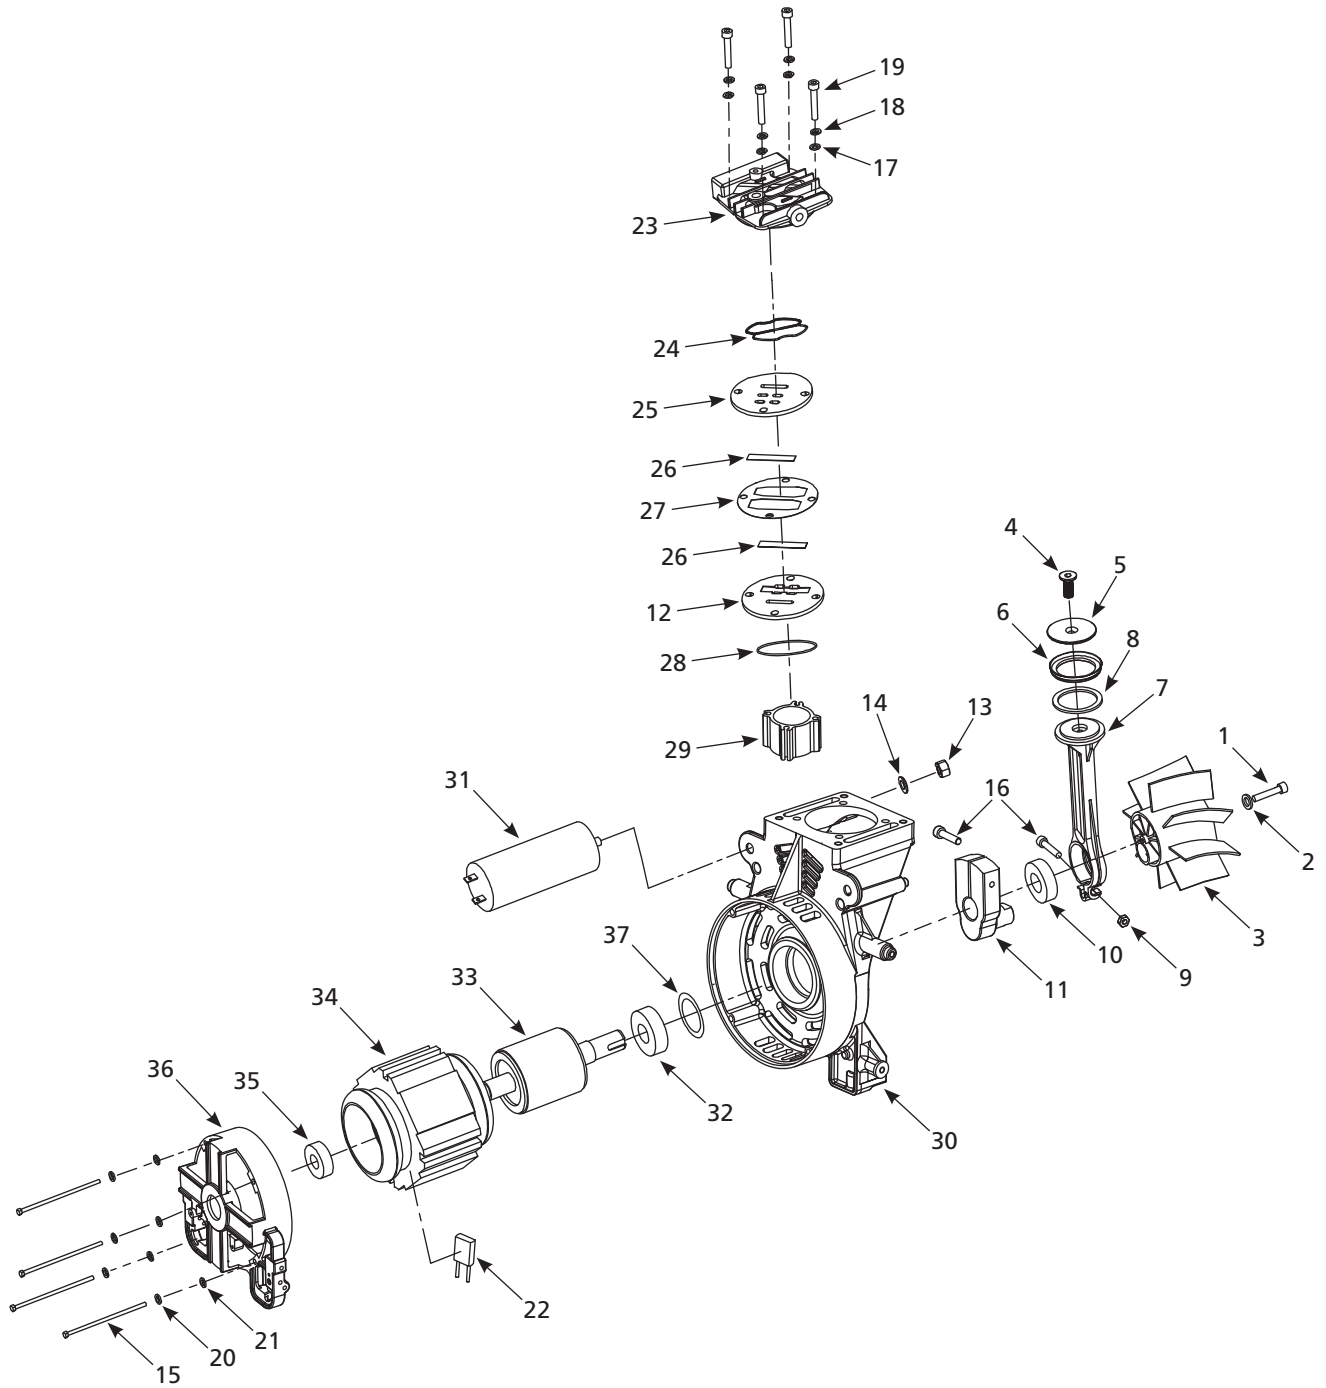

Pump/Motor

For Replacement Parts or Technical Assistance, Call 1-800-543-6400.

Please provide following information:

- Model number
- Serial number (if any)
- Part description and number as shown in parts list

Address any correspondence to:

Campbell Hausfeld
Attn: Customer Service
100 Production Drive
Harrison, OH 45030 U.S.A.

Replacement Parts List

Ref. No.	Description	Part Number	Qty.
1	Fan bolt	●	1
2	Washer	●	1
3	Fan	●	1
4	Piston bolt - M6 x 16	■	1
5	Piston plate	■	1
6	Piston ring	■	1
7	Piston rod	■	1
8	Back-up piston ring	■	1
9	Nut - M6	■	1
10	Bearing	▼	1
11	Eccentric (bolted on)	▼	1
12	Valve plate (lower)	◆	1
13	Nut - M8	*	1
14	Lock washer - M8	*	1
15	Motor bolt - M5 x 117	*	4
16	Bolt - M6 x 30	■	2
17	Washer	▲	4
18	Lock washer - M6	▲	4
19	Head bolt - M6 x 90	▲	4
20	Lock washer - M5	*	4
21	Washer	--	4
22	Thermal overload protector	--	1
23	Cylinder head	HU008900AV ▲	1
24	O-ring	◆	1
25	Valve plate (upper)	◆	1

Ref. No.	Description	Part Number	Qty.
26	Valve	◆	2
27	Valve plate gasket	◆	1
28	O-ring	◆	1
29	Cylinder	■	1
30	Front-end bell	--	1
31	Capacitor	HU009200AV	1
32	Bearing	--	1
33	Rotor	--	1
34	Stator	--	1
35	Bearing	--	1
36	Rear-end bell	--	1
37	Wave washer	--	1

REPLACEMENT PARTS KITS

▲	Pump head kit	HU008000AV
■	Piston cylinder kit	HJ002300AV
●	Fan kit	HU008500AV
◆	Valve plate kit	HU008100AV
▼	Eccentric kit (assembled)	HU008300AV
*	Standard hardware item	
--	Not available