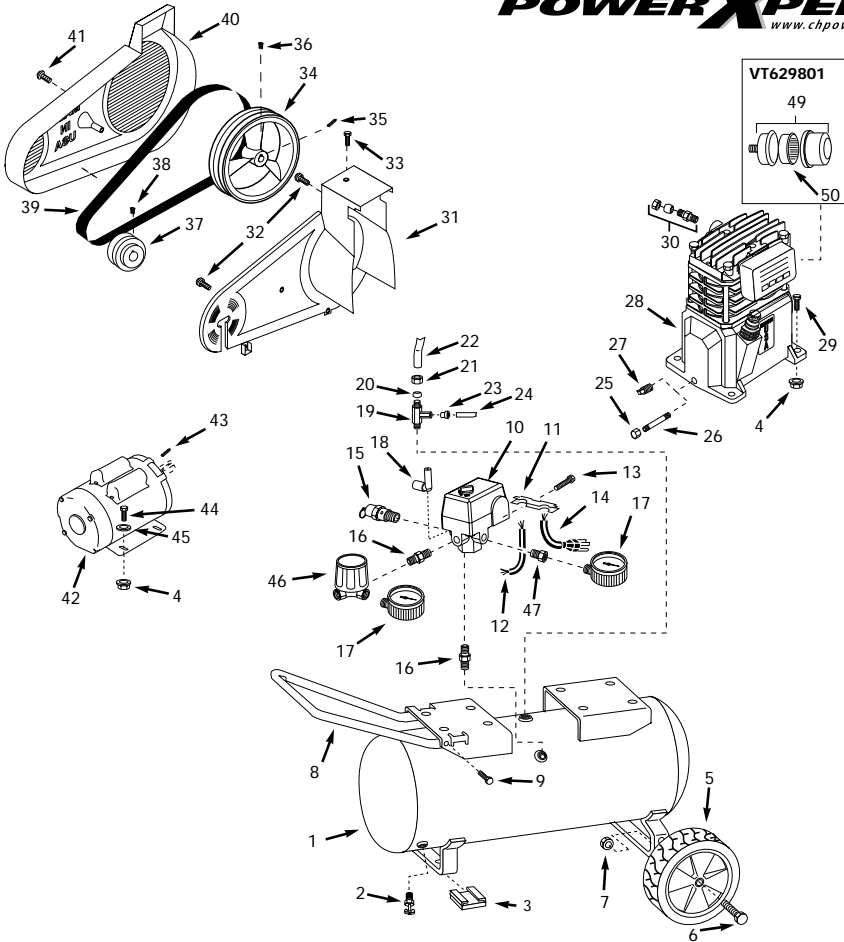

Portable Air Compressors
Compresseurs D'Air Portatifs
Compresores de Aire Portátiles

Replacement Parts List
Liste De Pièces De Rechange
Lista de Repuestos

VT618304, VT618904, VT619604, VT623103, VT623304,
VT626903, VT629002, VT629801, VT630000

VT618304, VT618904, VT619604

For Replacement Parts, Call 1-800-543-6400

Please provide following information:

- -Model number
- -Serial number (if any)
- -Part description and number as shown in parts list

Address parts correspondence to:

The Campbell Group / Attn: Parts Department
100 Production Drive
Harrison, OH 45030

Ref. No.	Description	Part Numbers for Models:			Qty
		VT618304	VT618904	VT619604	
1	Tank	AR040700BR	AR040700BR	AR040700BR	1
2	Drain cock	D-1401	D-1401	D-1401	1
3	Foot	ST041600AV	ST041600AV	ST041600AV	2
4	Locknut	ST146000AV	ST146000AV	ST146000AV	8
5	Wheel	WA004000AV	WA004000AV	WA004000AV	2
6	Axle bolt	ST033400AV	ST033400AV	ST033400AV	2
7	Hex keps nut	ST033500AV	ST033500AV	ST033500AV	2
8	Handle	HL001801BH	HL001801BH	HL001801BH	1
9	Handle screw	ST073236AV	ST073236AV	ST073236AV	1
10	Pressure switch	CW209000AJ	CW209000AJ	CW209000AJ	1
11	Strain relief	CW209500AV	CW209500AV	CW209500AV	1
12	Motor cord	EC012800AV	EC012800AV	EC012800AV	1
13	Strain relief screw	ST029800AV	ST029800AV	ST029800AV	1
14	Power cord	EC012601AV	EC012601AV	EC012601AV	1
15	ASME Safety valve	V-215105AV	V-215105AV	V-215105AV	1
16	Nipple	HF002401AV	HF002401AV	HF002401AV	2
17	Outlet pressure gauge	GA016300AV	GA016300AV	GA016300AV	2
18	Unloader valve	CW210000AV	CW210000AV	CW210000AV	1
19	Check valve	CV221502AJ	CV221502AJ	CV221502AJ	1
20	Ferrule	ST067300AV	ST067300AV	ST067300AV	1
21	Compression nut	ST033001AV	ST033001AV	ST033001AV	1
22	Discharge tube	VT043500AP	VT043500AP	VT043500AP	1
23	Push-in fitting	ST081301AV	ST081301AV	ST081301AV	1
24	Unloader tube	ST117801AV	ST117801AV	ST117801AV	1
25	Oil drain cap	--	--	--	1
26	Oil drain extension	--	--	--	1
27	Oil drain plug	ST022300AV	ST022300AV	ST022300AV	1
28	Pump	VT470200KB	VT470200KB	VT470200KB	1
29	Hex head bolt	ST012800AV	ST012800AV	ST012800AV	4
30	Compression connector assembly	ST018300AV	ST018300AV	ST018300AV	1
31	Belt guard (back)	BG217902AV	BG217902AV	BG217902AV	1
32	Self-tapping screw	ST042400AV	ST042400AV	ST042400AV	3
33	Self-tapping screw	ST129303AV	ST129303AV	ST129303AV	1
34	Flywheel	PU015900AG	PU015900AG	PU015900AG	1
35	Key	KE000900AV	KE000900AV	KE000900AV	1
36	Setscrew	ST026200AV	ST026200AV	ST026200AV	1
37	Pulley	PU015200AG	PU015300AG	PU015200AG	1
38	Setscrew	ST012200AV	ST012200AV	ST012200AV	1
39	Belt	BT020400AV	BT023200AV	BT020400AV	1
40	Belt guard (front)	BG217800AV	BG217800AV	BG217800AV	1
41	Plascrew	ST058502AV	ST058502AV	ST058502AV	1
42	Electric motor	MC013201AJ	MC035601AJ	MC015501AJ	1
43	Key	KE000903AV	KE000903AV	KE000903AV	1
44	Hex head bolt	ST016000AV	ST016000AV	ST016000AV	4
45	Washer	ST011200AV	ST011200AV	ST011200AV	4
46	Regulator	RE206203AV	RE206203AV	RE206203AV	1
47	Reducer	ST071407AV	ST071407AV	ST071407AV	1
48	Warning Decal, 3 pieces	DK630000AV	DK630000AV	DK630000AV	1
49	Filter assembly	--	--	--	--
50	Filter element	--	--	--	--
51	Δ Inspection port reducer 11/2" x 4"	PG150008AV	PG150008AV	PG150008AV	2
52	Δ Inspection port o-ring	ST070191AV	ST070191AV	ST070191AV	2
(Δ)	Not shown