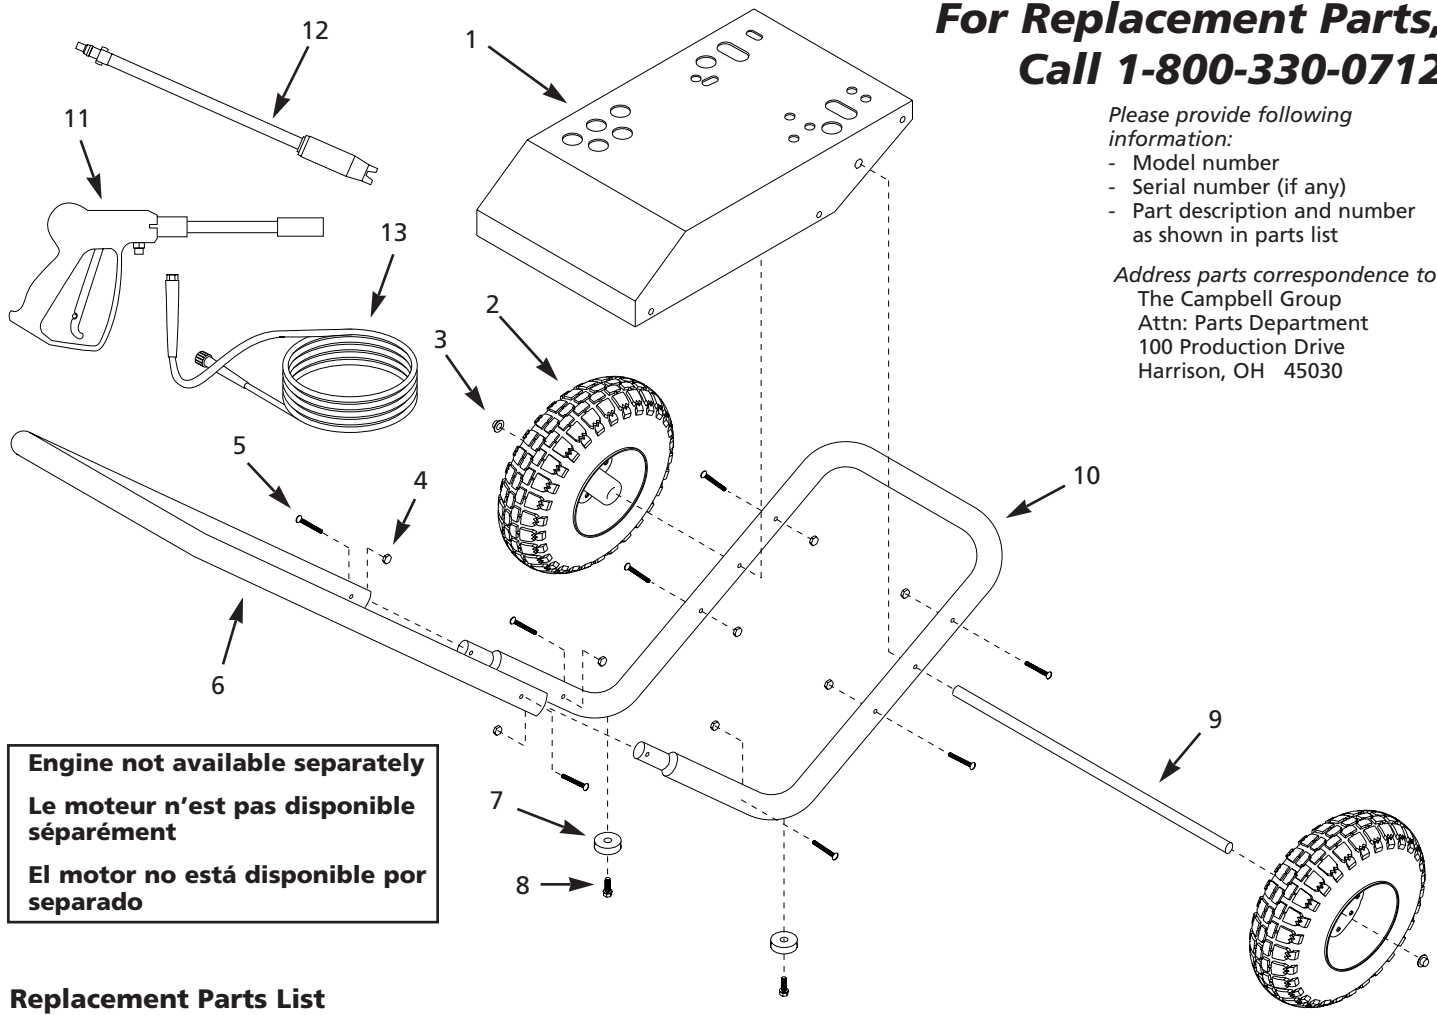

Horizontal Pressure Washers

Pulvérisateurs de Lavage Horizontals

Hidrolavadoras Horizontales

PW2220, PW3021, PW3221, PW3520, PW3521

**For Replacement Parts,
Call 1-800-330-0712**

Please provide following information:
- Model number
- Serial number (if any)
- Part description and number as shown in parts list

Address parts correspondence to:
The Campbell Group
Attn: Parts Department
100 Production Drive
Harrison, OH 45030