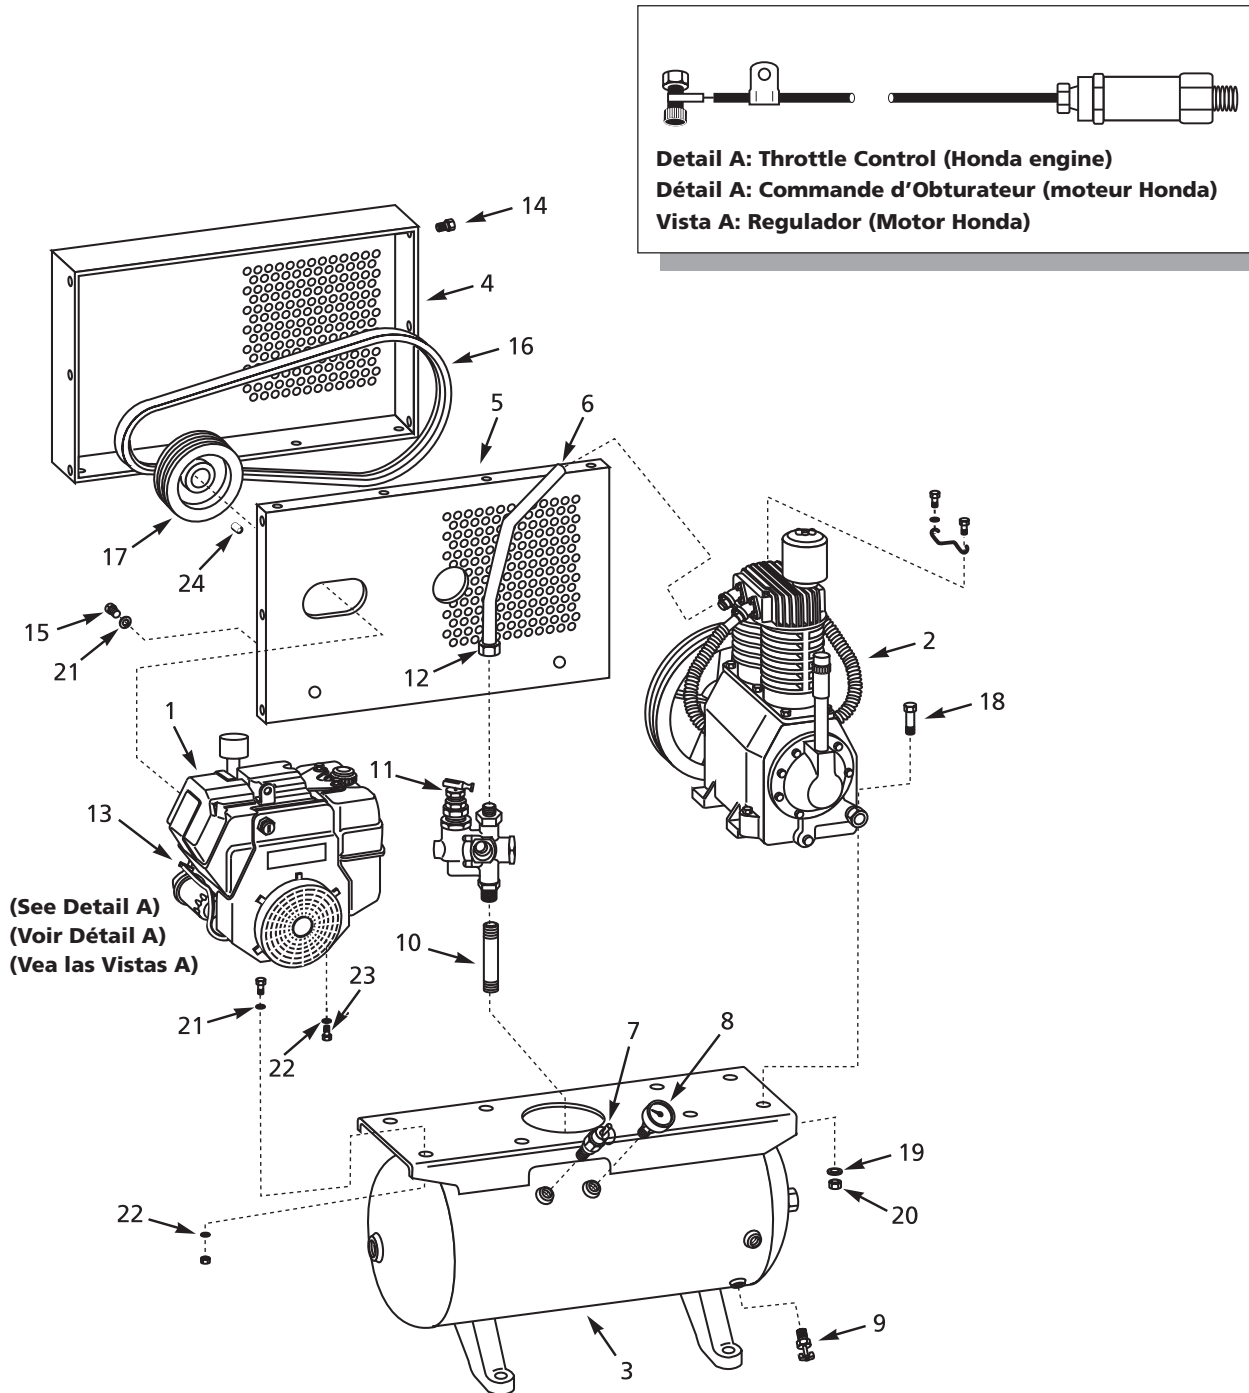

**For Replacement Parts or Technical Assistance,
Call 1-800-543-6400**

**Pour les Pièces de Rechange ou l'assistance technique,
appeler 1-800-543-6400**

**Para Ordenar Repuestos o Asistencia Técnica, Sírvase Llamar al
Distribuidor Más Cercano a Su Domicilio**

Replacement Parts List

Please provide following information:

- Model number
- Serial number (if any)
- Part description and number as shown in parts list

Address any correspondence to:

Parts Department
100 Production Drive
Harrison, OH 45030 U.S.A.

Ref. No.	Description	Part Number	Qty.
1	Engine	NG003900AV	1
2	Air compressor pump	FP070000AV	1
3	Tank	AR209700CG	1
4	Front belt guard	BG305800AV	1
5	Rear belt guard	BG305900AV	1
6	Exhaust tube	XP050800AP	1
7	Safety valve	V-215200AV	1
8	300 psi, 1/4 inch NPT pressure gauge	GA016703AV	1
9	3/8 inch NPT drain cock	ST127700AV	1
10	1/2 NPT x 2 inch nipple	ST049200AV	1
11	Unloader	ST128408AV	1
12	3/4 compression nut & ferrule assembly	ST072321AV	1
13	Throttle control	CV006411AV	1
14	#14 x 3/8 inch pan head screw	ST073270AV	16
15	5/16 - 12 x 3/4 inch screw	ST016500AV	2
16	Belt	BT011700AV	1
17	Engine pulley	PU202613AV	1
18	7/16 - 14 x 1-1/2 inch Bolt	ST070645AV	4
19	7/16 inch Washer	ST070916AV	4
20	7/16 inch - 14 Nut	ST070729AV	4
21	3/8 inch Washer	ST070916AV	12
22	5/16 inch Washer	ST011200AV	2
23	3/8 - 16 x 3/4 inch Hex bolt	ST070631AV	4
24	Key	KE001304AV	1

Liste de Pièces de Rechange

S'il vous plaît fournir l'information suivante:

- Numéro du modèle
- Numéro de série (si présent)
- Description et numéro de pièce

Correspondance:

Parts Department
100 Production Drive
Harrison, OH 45030 U.S.A.

N° de Réf.	Description	N° de pièce	Qté.
1	Moteur	NG003900AV	1
2	Pompe de compresseur d'air	FP070000AV	1
3	Réservoir	AR209700CG	1
4	Carter de courroie, avant	BG305800AV	1
5	Carter de courroie, arrière	BG305900AV	1
6	Tuyau d'échappement	XP050800AP	1
7	Soupape de sûreté	V-215200AV	1
8	Manostat, 2069 kPa, 1/4 po NPT	GA016703AV	1
9	Robinet de purge 3/8 po NPT	ST127700AV	1
10	Mamelon, 1/2 NPT x 2 po	ST049200AV	1
11	Déchargeur	ST128408AV	1
12	Écrou de compression 3/4 et virole équipé	ST072321AV	1
13	Commande d'obturateur	CV006411AV	1
14	Vis de mécanique #14 x 3/8 po	ST073270AV	16
15	Vis, 5/16 po - 12 x 3/4 po	ST016500AV	2
16	Courroie	BT011700AV	1
17	Poulie de moteur	PU202613AV	1
18	Boulon, 7/16 po - 14 x 1-1/2 po	ST070645AV	4
19	Rondelle, 7/16 po	ST070916AV	4
20	Écrou, 7/16 po - 14	ST070729AV	4
21	Rondelle, 3/8 po	ST070916AV	12
22	Rondelle, 5/16 po	ST011200AV	2
23	Boulon hexagonal, 3/8 po - 16 x 3/4 po	ST070631AV	4
24	Clavette	KE001304AV	1