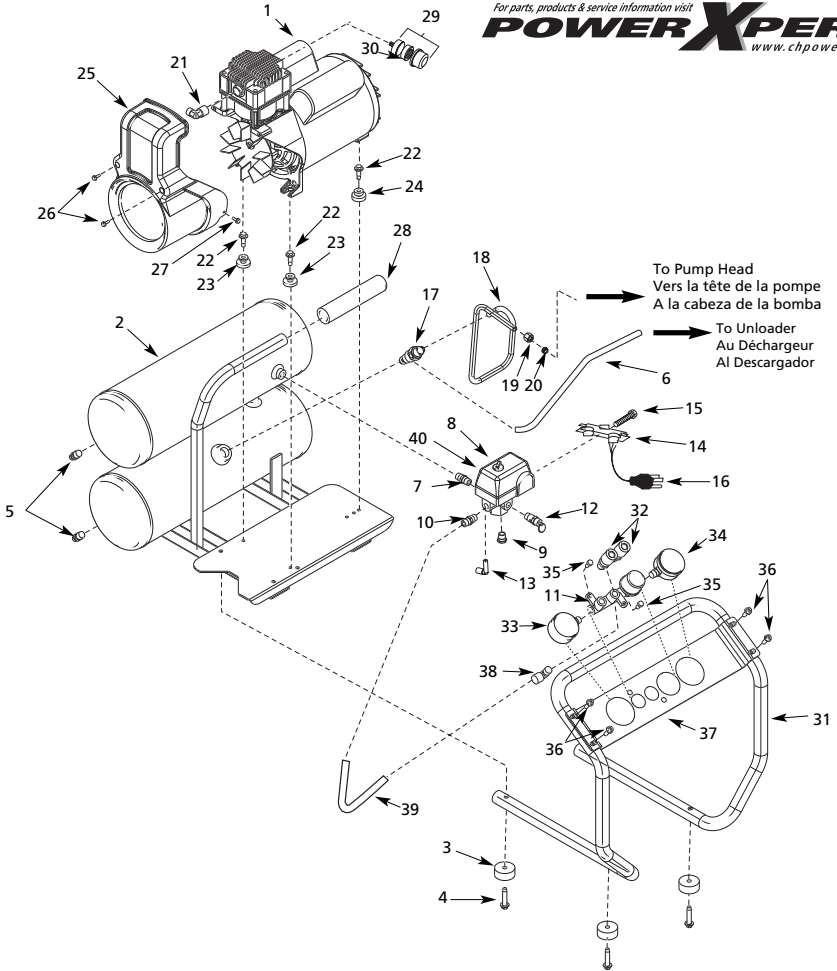

Portable Air Compressor Compresseur d'Air Portatif Compresores d'Aire Portátil

Replacement Parts List
Liste de Pièces de Rechange
Lista de Repuestos

WL506208, EX800003

For parts, products & service information visit
POWER XPERT
www.chpower.com

WL506208, EX800003

For Replacement Parts, Call 1-800-543-6400

Please provide following information:

- -Model number
- -Serial number (if any)
- -Part description and number as shown in parts list

Address parts correspondence to:
The Campbell Group / Parts Department
100 Production Drive
Harrison, OH 45030 U.S.A.

Ref. No.	Description	WL506208	EX800003	Qty.
1	Pump/motor assembly	WL373000AJ	WL373000AJ	1
2	4 gal. twin tank	AR045800CG	AR045800CG	1
3	Molded rubber bumper	ST158300AV	ST158300AV	4
4	Foot screw	ST073276AV	ST073276AV	4
5	Drain cock	D-1403	D-1403	2
6	1/4" Flexible tube	ST117802AV	ST117802AV	1
7	Nipple	HF002401AV	HF002401AV	1
8	Pressure switch	CW211300AJ	CW211300AJ	1
9	Plug	ST022500AV	ST022500AV	1
10	3/8" Push to connect	ST119305AV	ST119305AV	1
11 ▲	Regulator	WL017601AV	WL017601AV	1
12	150 psi Safety valve	V-215106AV	V-215106AV	1
13	Unloader	CW210000AV	CW210000AV	1
14	Strain relief	CW209600AV	CW209600AV	1
15	Strain relief screw	ST209800AV	ST209800AV	1
16	Cord	EC012600AV	EC012600AV	1
17	Check valve	CV222202AJ	CV222202AJ	1
18 ●	Exhaust tube	WL016200AP	WL016200AP	1
19 ●	Nut	ST039700AV	ST039700AV	1
20 ●	Ferrule	ST039800AV	ST039800AV	1
21	Exhaust fitting	ST072224AV	ST072224AV	1
22	Shoulder bolt	ST158000AV	ST158000AV	3
23	Rubber bushing	WL003203AV	WL003203AV	2
24	Rubber bushing (Rear)	WL003202AV	WL003202AV	1
25	Shroud	WL012401AV	WL012404AV	1
26	Shroud screw	ST129302AV	ST129302AV	2
27	Shroud screw	ST129301AV	ST129301AV	1
28	Hand grip	ST160000AV	ST160001AV	1
29	Filter	WL012000AV	WL012000AV	1
30	Filter element	WL012300AV	WL012300AV	1
31	Roll bar	WL020100AV	WL020100AV	1
32 ▲	Coupler	HF203300AV	HF203300AV	2
33 ▲	Outlet gauge	GA016705AV	GA016705AV	1
34 ▲	Tank gauge	GA016709AV	GA016709AV	1
35	1/4"-20 x 1/2" Screw	ST085405AV	ST085405AV	2
36	1/4"-20 x 1/2" Thread cutting screw	ST074415AV	ST074415AV	4
37	Control panel bracket	WL021300AV	WL021300AV	1
38	3/8" 90° Push to connect	ST119704AV	ST119704AV	1
39	3/8" Nylon tube	WL021400AV	WL021400AV	1
40	Pressure switch cover	CW211700AV	CW211700AV	1
REPAIR KITS				
●	Exhaust tube kit (without check valve)	WL209308AJ	WL209308AJ	1