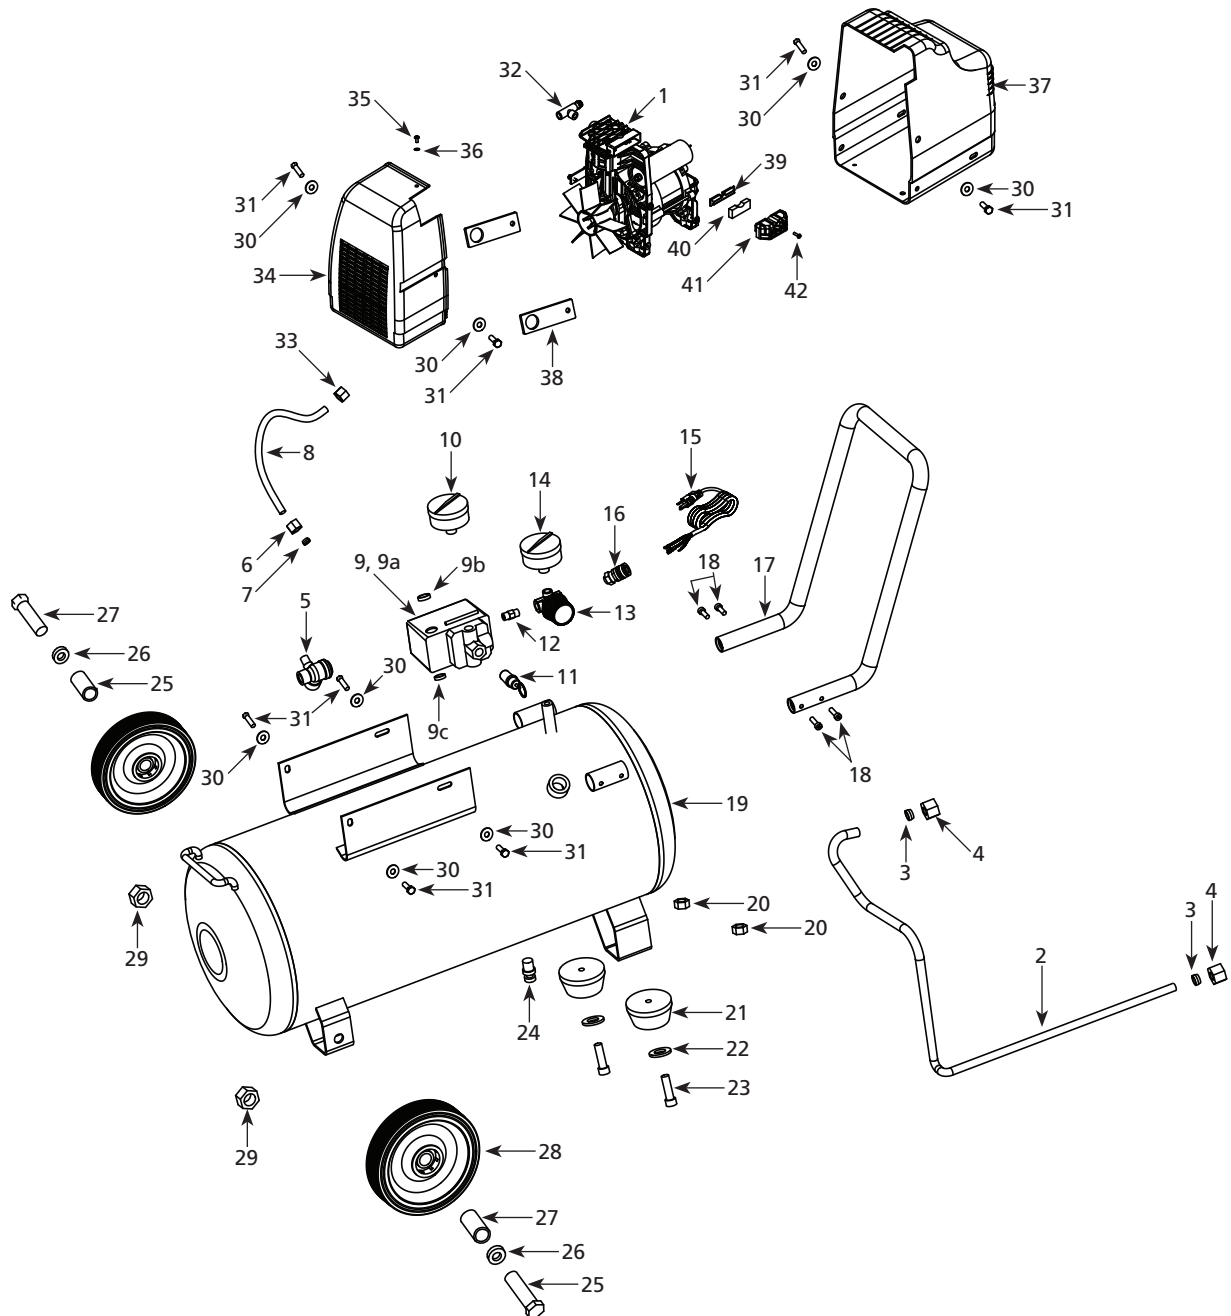

**CAMPBELL
HAUSFELD®**

Oilless Air Compressor

**Compresseurs d'Air
Sans Huile**

Compresores Sin Aceite

Replacement Parts List
Liste de Pièces de Rechange
Lista de Repuestos

HU5000

For Replacement Parts or Technical Assistance, Call 1-800-543-6400

Please provide following information:

- Model number
- Serial number (if any)
- Part description and number as shown in parts list

Address any correspondence to:

Campbell Hausfeld
Attn: Customer Service
100 Production Drive
Harrison, OH 45030 U.S.A.

Replacement Parts List

Ref. No.	Description	Part No.	Qty.
1	Pump/motor assembly	HU550000AV	1
2	Exhaust tube	✕	1
3	Ferrule	✕	2
4	Nut	✕	2
5	Check valve	HL030500AV	1
6	Nut	◆	1
7	Ferrule	◆	1
8	Unloader tube	◆	1
9	Pressure switch	HU009100AV	1
9a	Pressure switch unloader valve	HU009600AV	1
9b	Strain relief (power cord)	HU009700AV	1
9c	Strain relief (motor cord)	HU009700AV	1
10	Tank gauge	GA033100AV	1
11	Safety valve	V-215108AV	1
12	1/4 inch NPT X 1/4 inch NPT Hex nipple	-	1
13	Hi flow regulator	RE206901AV	1
14	Outlet gauge	GA033200AV	1
15	Power cord	-	1
16	1/4 inch Male IND. Coupler	MP323400AV	1
17	Handle	●	1
18	M6 X 10 Handle bolt	●	4
19	Tank	-	1
20	Nut	▲	2
21	Rubber foot	▲	2
22	Washer	▲	2
23	Bolt	▲	2
24	Drain valve	D-1403	1
25	Axle bolt	■	2
26	Washer	■	2
27	Wheel insert	■	2
28	Wheel	■	2
29	Nut	■	2
30	Washer	▶	8
31	M5 X 16 Bolt	▶	8
32	T-fitting with easy-start valve	HU008800AV	1
33	Nut with captive ferrule	◆	1
34	Front shroud	▼	1
35	M4 X 8 Screw	▼	1
36	Washer	▼	1
37	Rear shroud	▼	1
38	Shroud connecting piece	▼	2
39	Filter housing back	+	1
40	Filter element	+	1
41	Filter housing front	+	1
42	Screw	+	1

REPLACEMENT PARTS KITS

●	Handle kit	HL038400AV
■	Wheel kit	HL038600AV
▲	Rubber foot kit	HL038700AV
▼	Shroud kit	HU007500AV
◆	Unloader tube kit	HU007600AV
▶	Shroud / motor bolt kit	HU007700AV
✕	Exhaust tube kit	HU007800AV
+	Filter assembly	HU008600AV
-	Not available