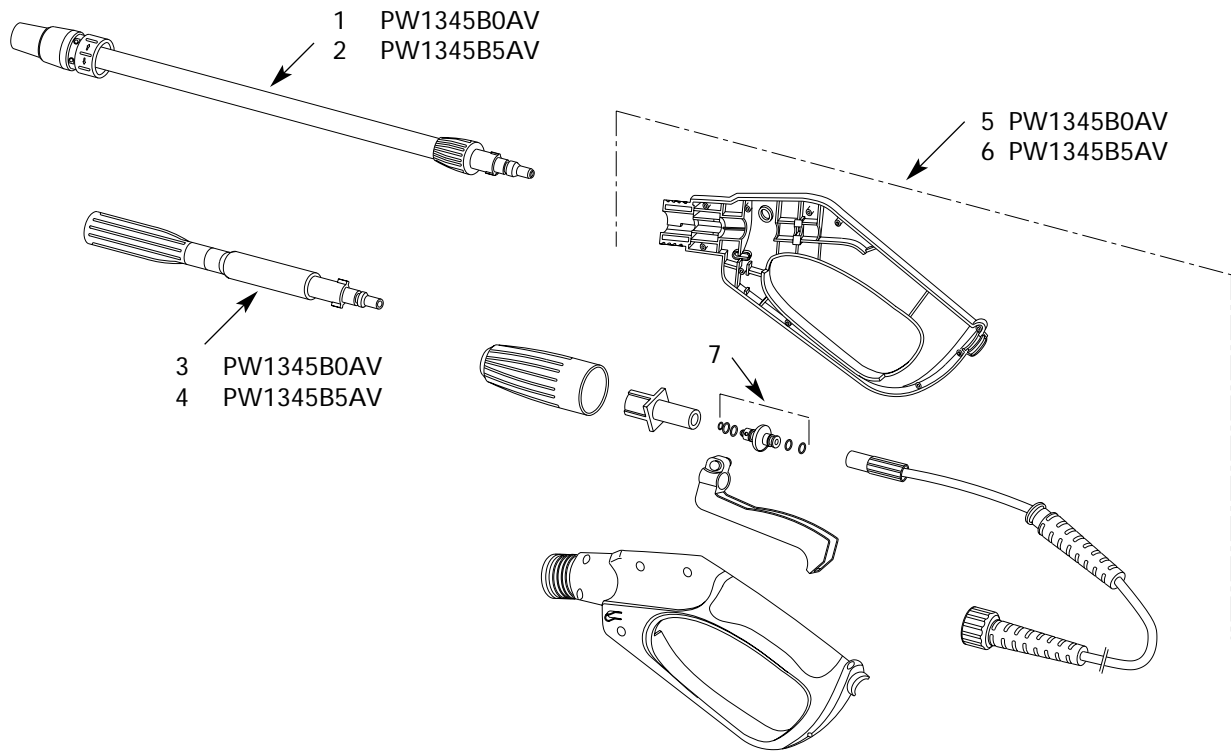

Replacement Parts List

PW1345B

For parts, products & service information visit
POWER XPERT
www.chpower.com

For Replacement Parts, Call 1-800-237-0987

Please provide following information:

- Model number
- Serial number (if any)
- Part description and number as shown in parts list

Address parts correspondence to:
Campbell Group/Parts Department
100 Production Drive
Harrison, OH 45030

Ref. No.	Description	Part No.	Qty.
1	Adjustable lance	PM230100SV	1
2	Adjustable lance	PM235800SV	1
3	Short lance	PM230200SV	1
4	Short lance	PM235900SV	1
5	Gun/hose	PM230300SV	1
6	Gun/hose	PM237100SV	1
7	Gun valve	PM230500SV	1