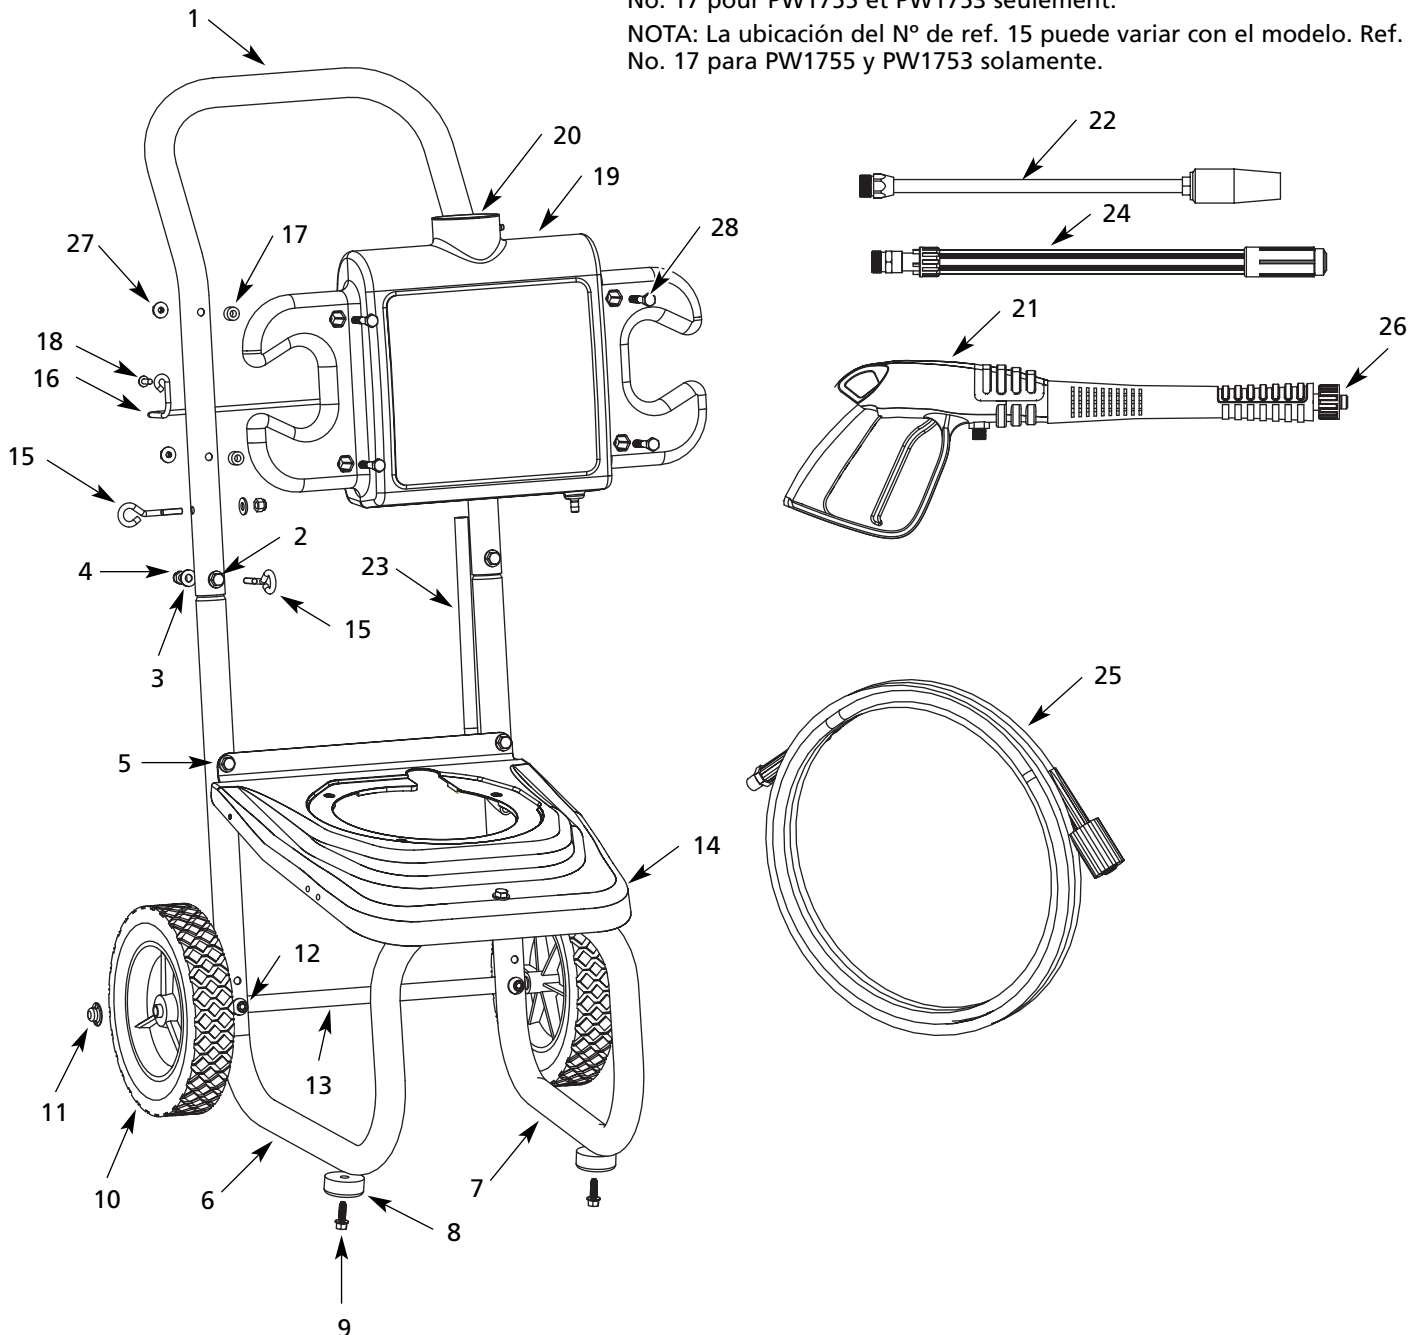

NOTE: Location of Ref. No. 15 may vary with model. Ref. No. 17 on PW1755 and PW1753 only.

NOTE: L'emplacement de la réf. no 15 peut varier selon le modèle. Réf. No. 17 pour PW1755 et PW1753 seulement.

NOTA: La ubicación del N° de ref. 15 puede variar con el modelo. Ref. No. 17 para PW1755 y PW1753 solamente.