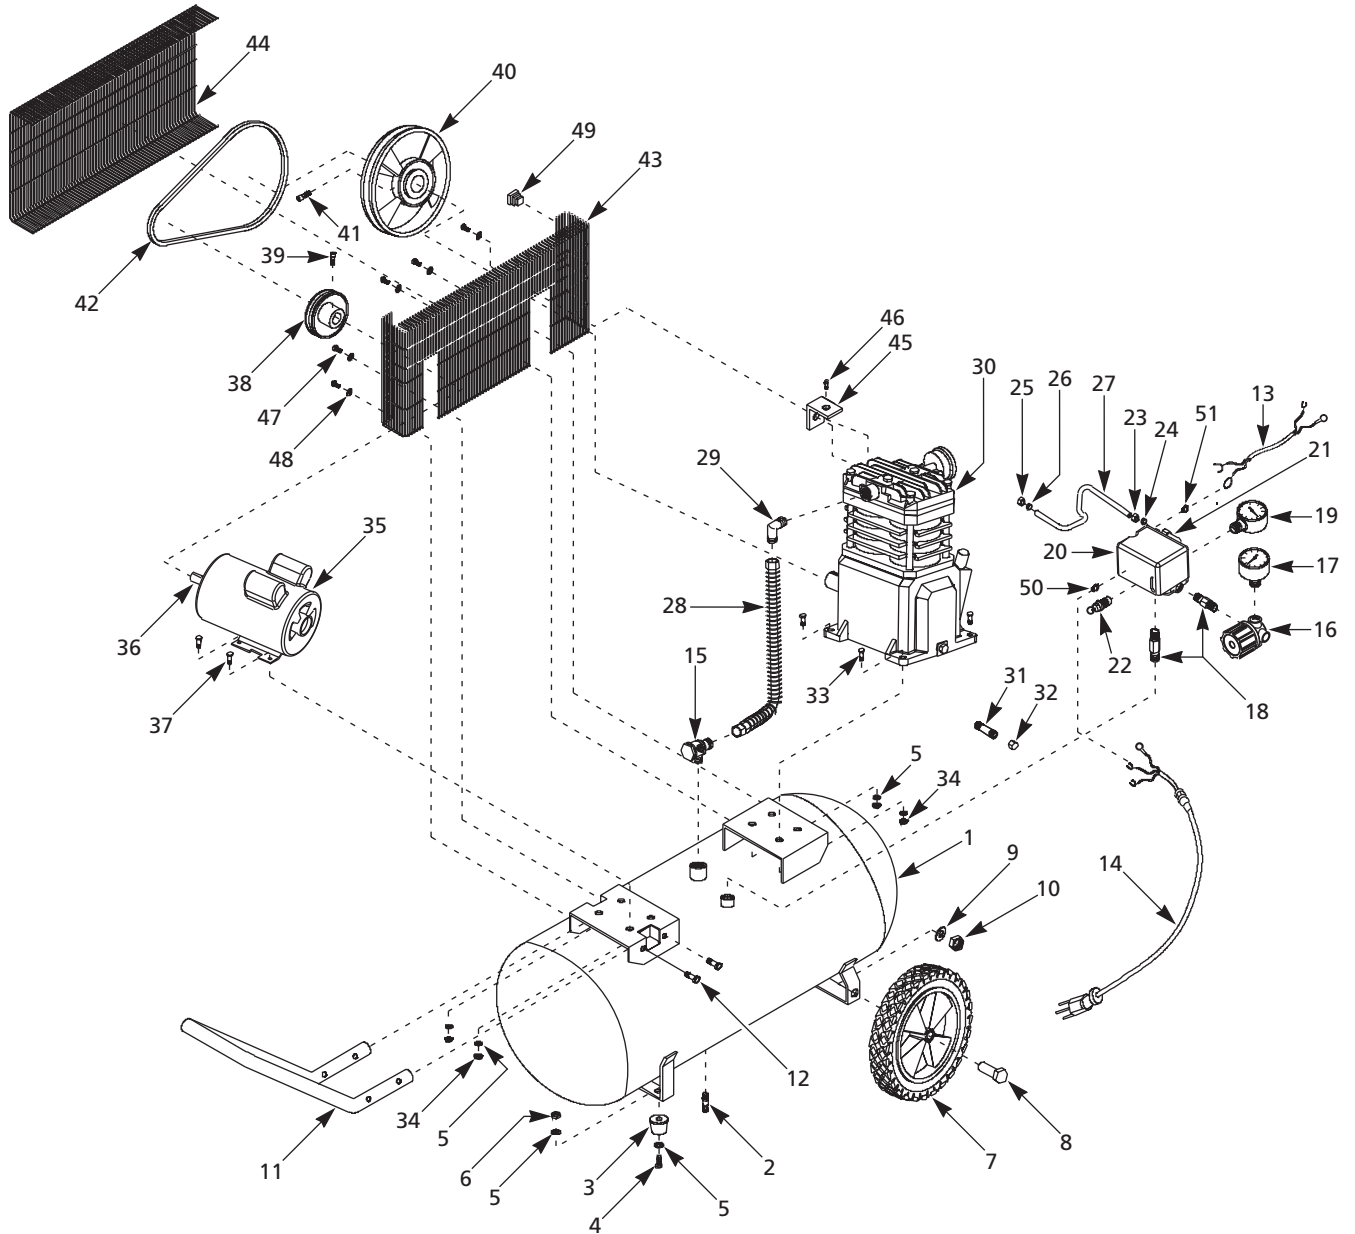

For replacement parts or technical assistance, call 1-800-543-6400

Please provide following information:

- Model number
- Serial number (if any)
- Part description and number as shown in parts list

Address parts correspondence to:

Campbell Hausfeld
Attn: Customer Service
100 Production Drive
Harrison, OH 45030 U.S.A.

Replacement Parts List

Ref. No.	Description	Part Number for Models:			Qty.
		VT640301	VT640401	VT640601 VT640800	
1	Tank	AR062200AV	AR062300AV	AR062300AV	1
2	Drain valve	D-1403	D-1403	D-1403	1
3	Rubber foot	▲	▲	▲	2
4	Foot Bolt	▲	▲	▲	2
5	Washer	▲	▲	▲	12
6	Nut	▲	▲	▲	2
7	10 inch Wheel	■	■	■	2
8	Axle bolt	■	■	■	2
9	Washer	■	■	■	2
10	Hex nut	■	■	■	2
11	Handle	●	●	●	1
12	Handle screw	●	●	●	2
13	Motor cord	EC015100AV	EC015100AV	EC015100AV	1
14	Power cord and plug assembly	EC015000AV	EC014900AV	EC015000AV	1
15	Check valve	VT911300AV	VT911300AV	VT911300AV	1
16	Regulator	RE206901AV	RE206901AV	RE206901AV	1
17	Gauge (back mount)	GA016718AV	GA016718AV	GA016718AV	1
18	1/4 inch Nipple	★	★	★	2
19	Gauge	GA016709AV	GA016709AV	GA016709AV	1
20	Pressure switch (includes Unloader valve)	CW217400AV	CW217400AV	CW217400AV	1
21	Unloader valve	CW212400AV	CW212400AV	CW212400AV	1
22	ASME Safety valve	V-215105AV	V-215105AV	V-215105AV	1
23	Nut (pressure switch end)	▼	▼	▼	1
24	Ferrule (pressure switch end)	▼	▼	▼	1
25	Nut (check valve end)	▼	▼	▼	1
26	Ferrule (check valve end)	▼	▼	▼	1
27	Unloader tube	▼	▼	▼	1
28	Exhaust tube	VT910700AV	VT910700AV	VT910700AV	1
29	Elbow fitting	ST085900AV	ST085900AV	ST085900AV	1
30	◆ Pump	VT480000KB	VT470000KB	VT480000KB	1
31	Oil drain extension	ST083800AV	ST083800AV	ST083800AV	1
32	Oil drain cap	ST150100AV	ST150100AV	ST150100AV	1
33	Pump mounting bolt	ST016000AV	ST016000AV	ST016000AV	4
34	5/16 inch - 18 Locknut	★	★	★	8
35	Electric motor (includes Motor key)	MC015502SJ	MC018900SJ	MC015502SJ	1
36	Motor key	KE000903AV	KE000903AV	KE000903AV	1
37	Motor mounting bolt	★	★	★	4
38	Pulley	PU015200AV	PU012600AV	PU015200AV	1
39	1/4 - 20 x 1/2 Setscrew	★	★	★	1
40	Flywheel (includes setscrew)	PU015901SJ	PU015901SJ	PU015901SJ	1
41	M10 - 1.5 x 20 Setscrew	★	★	★	1
42	Belt	BT020400AV	BT020400AV	BT020400AV	1
43	Belt guard (back)	△	△	△	1
44	Belt guard (front)	△	△	△	1
45	Hang plate	□	□	□	1
46	Hang plate screw	□	□	□	1
47	Belt guard screw	□	□	□	5
48	Washer	□	□	□	5
49	Belt guard locker	□	□	□	6
50	Power cord strain relief	CW212900AV	CW212900AV	CW212900AV	1
51	Motor cord strain relief	CW212800AV	CW212800AV	CW212800AV	1

REPAIR PARTS KITS

▲	Rubber foot kit	HL021300AV	HL021300AV	HL021300AV
■	Wheel Kit	VT910600AV	VT910600AV	VT910600AV
●	Handle Kit	VT910800AV	VT910800AV	VT910800AV
▼	Unloader tube assembly	VT911500AV	VT911500AV	VT911500AV
△	Belt guard assembly	VT911000AV	VT911000AV	VT911000AV
□	Belt guard hardware kit	VT911100AV	VT911100AV	VT911100AV

- ★ Standard hardware item - available at your local hardware store
- See compressor nameplate for exact model number when ordering pump repair parts.