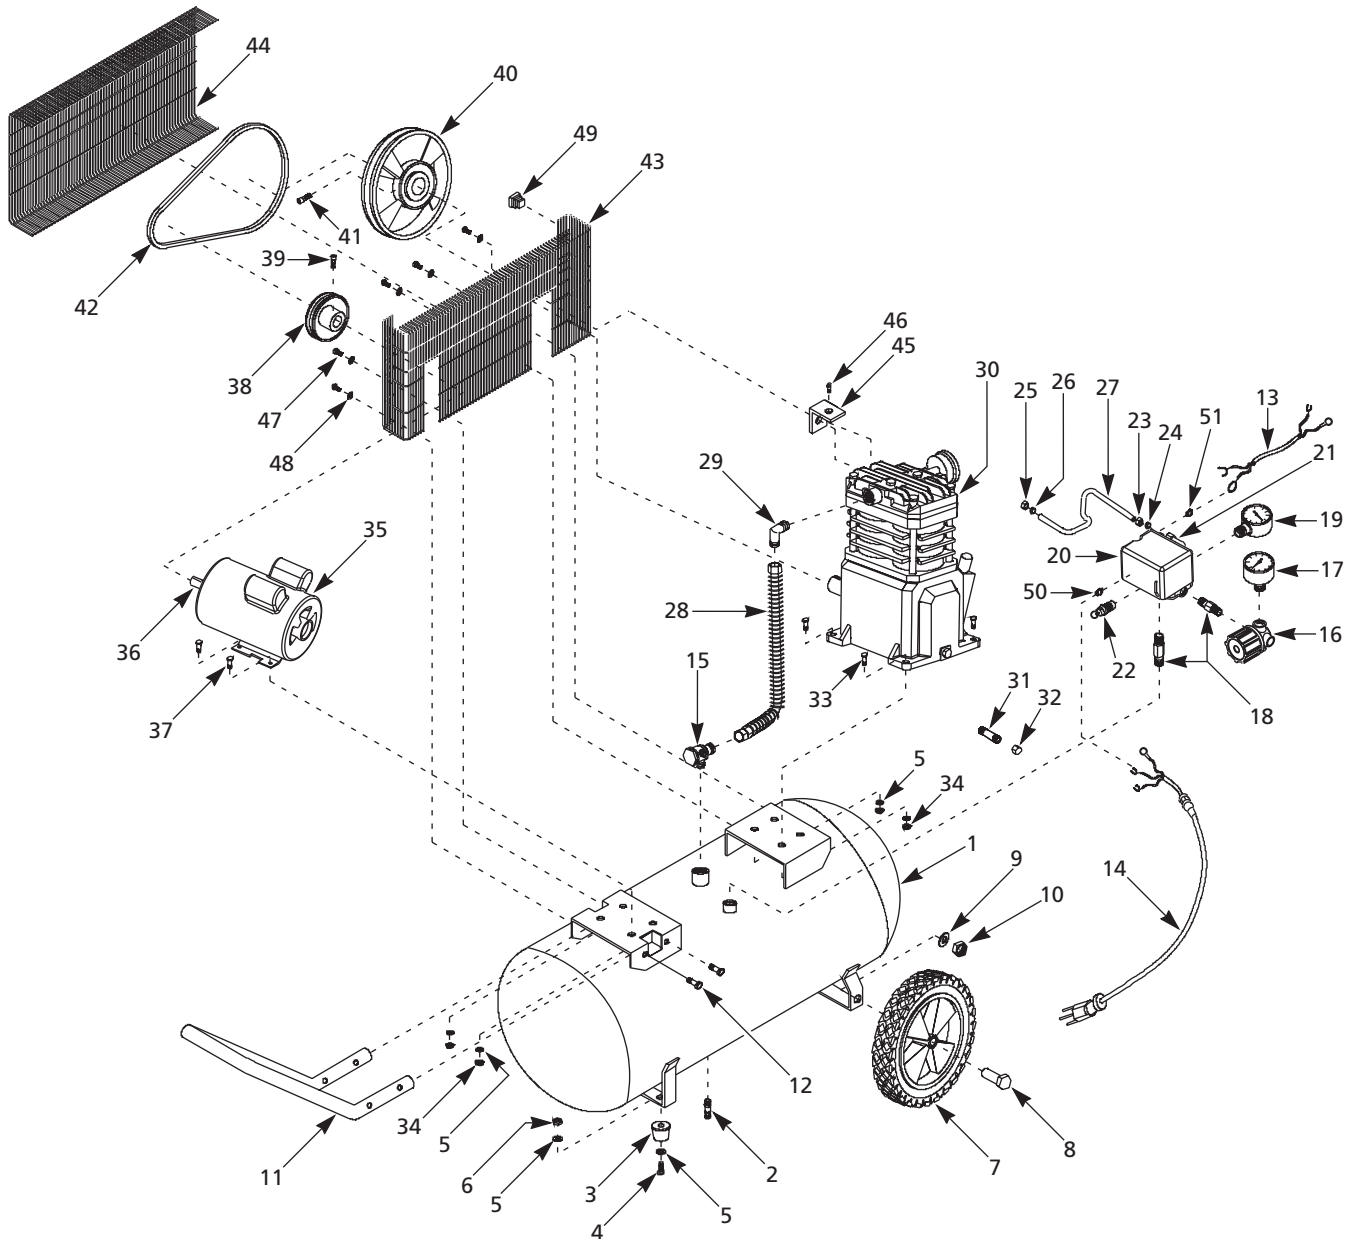

Pour Pièces de Rechange ou assistance technique, appeler 1-800-543-6400

S'il vous plaît fournir l'information suivant:

- Numéro du modèle
- Numéro de série (s'il y en a un)
- Description de la pièce et son numéro sur la liste

Correspondance:
Campbell Hausfeld
Attn: Customer Service
100 Production Drive
Harrison, OH 45030 U.S.A.

Liste de Pièces de Rechange

N° de Ref.	Description	Numéro de pièces pour modèles:		Qté.
		VX640001	VX640201	
1	Réservoir	AR062200AV	AR062300AV	1
2	Robinet de purge	D-1403	D-1403	1
3	Pied en caoutchouc	▲	▲	2
4	Boulon	▲	▲	2
5	Rondelle	▲	▲	12
6	Écrou de 5/16 po-18	▲	▲	2
7	Roue 10 po	■	■	2
8	Boulon d'arbre de roue	■	■	2
9	Rondelle	■	■	2
10	Écrou hex.	■	■	2
11	Poignée	●	●	1
12	Vis de poignée	●	●	2
13	Cordon du moteur	EC012800AV	EC012800AV	1
14	Montage prise et cordon d'alimentation	EC012500AV	EC012500AV	1
15	Clapet	VT911300AV	VT911300AV	1
16	Régulateur	RE206901AV	RE206901AV	1
17	Manomètre (montage arrière)	GA016718AV	GA016718AV	1
18	Mamelon 1/4 po	★	★	2
19	Manomètre	GA016709AV	GA016709AV	1
20	Manostat	CW217400AV	CW217400AV	1
21	Soupape de déchargement	CW212400AV	CW212400AV	1
22	Soupape de sûreté ASME	V-215105AV	V-215105AV	1
23	Écrou (extrémité du pressostat)	▼	▼	1
24	Virole (extrémité du pressostat)	▼	▼	1
25	Écrou (extrémité de clapet de non-retour)	▼	▼	1
26	Virole (extrémité de clapet de non-retour)	▼	▼	1
27	Tuyau de déchargement	▼	▼	1
28	Tuyau d'échappement	VT910700AV	VT910700AV	1
29	Raccord coudé	ST085900AV	ST085900AV	1
30	◆ Pompe	VT470000KB	VT470000KB	1
31	Extension de vidange d'huile	ST083800AV	ST083800AV	1
32	Bouchon de vidange d'huile	ST150100AV	ST150100AV	1
33	Boulon de montage de la pompe	ST016000AV	ST016000AV	4
34	Écrou de serrage 5/16 po-18	★	★	8
35	Moteur électrique	MC049401AV	MC014502AV	1
36	Clé	KE000903AV	KE000903AV	1
37	Boulon de montage du moteur	★	★	4
38	Poulie	PU015300AV	PU012600AV	1
39	Vis de serrage 1/4 - 20 x 1/2	★	★	1
40	Volant	PU202700AV	PU202800AV	1
41	Vis de serrage M10 - 1.5 x 20	★	★	1
42	Courroie	BT023200AV	BT002800AV	1
43	Carter de courroie (arrière)	△	△	1
44	Carter de courroie (avant)	△	△	1
45	Plaque de suspension	□	□	1
46	Vis de plaque de suspension	□	□	1
47	Vis de protecteur de courroie	□	□	5
48	Rondelle	□	□	5
49	Verrou de protecteur de courroie	□	□	6
50	Collier de serrage du cordon d'alimentation	CW212900AV	CW212900AV	1
51	Collier de serrage du cordon du moteur	CW212800AV	CW212800AV	1

LISTE DE PIÈCES DE RECHANGE

▲	Trousse du pied de caoutchouc	HL021300AV	HL021300AV
■	Trousse de roue	VT910600AV	VT910600AV
●	Trousse de poignée	VT910800AV	VT910800AV
▼	Assemblage du tube de décharge	VT911500AV	VT911500AV
△	Montage du dispositif de protection de la courroie	VT911000AV	VT911000AV
□	Trousse de quincaillerie du protecteur de courroie	VT911100AV	VT911100AV
★	Article normal de quincaillerie - disponible à votre quincaillerie locale		
◆	Pour commander les pièces détachées de la pompe, se référer à la plaque indicatrice du compresseur pour le numéro de modèle exact.