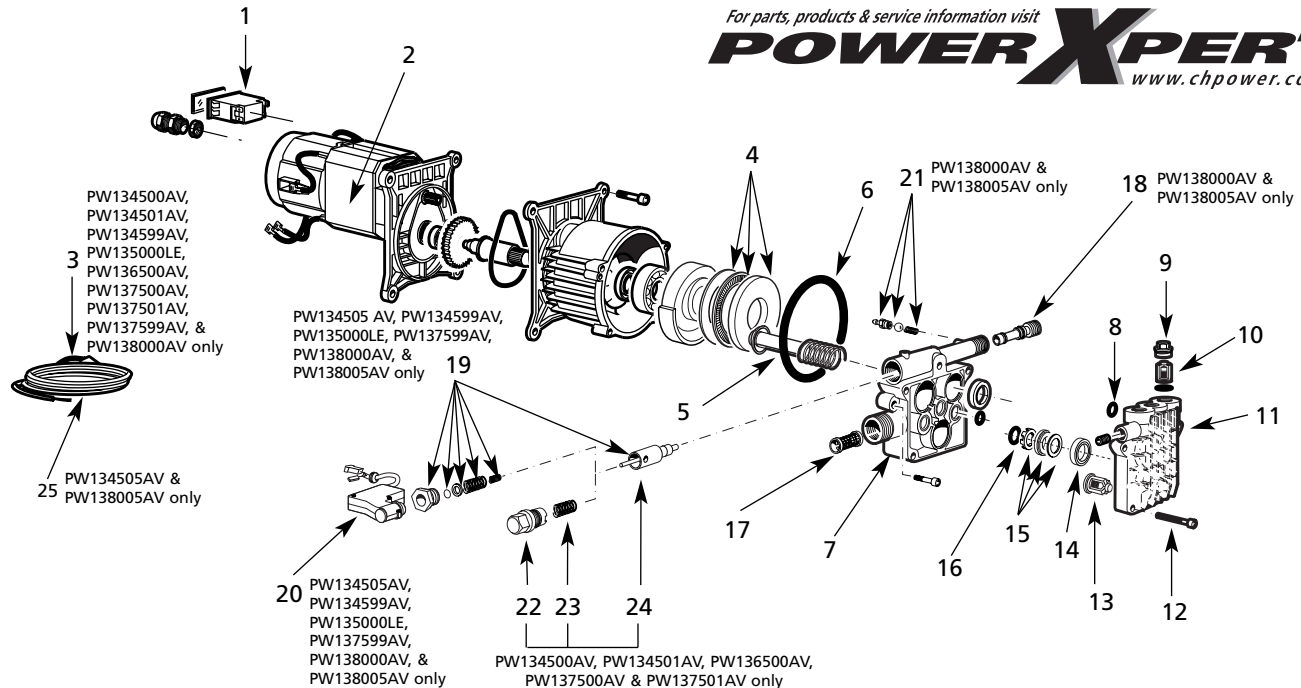

Replacement Parts List

Models PW134500AV, PW134501AV, PW134505AV, PW134599AV, PW135000LE, PW136500AV, PW137500AV, PW137501AV, PW137599AV, PW138000AV, & PW138005AV

For Replacement Parts, Call 1-800-330-0712

Please provide following information:

- Model number
- Serial number (if any)
- Part description and number as shown in parts list

Address parts correspondence to:

Campbell Group/Parts Department
100 Production Drive
Harrison, OH 45030

Ref. No.	Description	Part No.	Qty.	Ref. No.	Description	Part No.	Qty.
1	On/off switch	PM041900SV	1	12	Bolt, head (includes 1 bolt)	PM025100SV	1
* 2	Motor assembly, universal			13	Inlet valve kit (includes 3 valves & 3 o-rings)	PM064740SV	1
	PW1345XXAV	PM222500SJ	1	14	Seal, water (includes 3 seals)	PM064730SV	1
	PW135000LE	PM222500SJ	1	15	Piston guide kit	PM064720SV	1
	PW136500AV	PM222600SJ	1	16	Seal, oil (includes 3 seals)	PM064710SV	1
	PW1375XXAV	PM222500SJ	1	17	Filter, suction	PM014800SV	1
	PW138000AV	PM222700SJ	1	18	Internal chemical injector	PM062300SV	1
	PW138005AV	PM222700SJ	1	19	Unloader kit, (includes cap, o-ring and unloader assembly)	PM080621SV	1
3	Power cord, 16 AWG, 2 wire	PM060100SV	1	20	Microswitch assembly for instant start/stop system	PM080619SV	1
4	Needle bearing kit	PM041840SV	1	21	Detergent injector kit (includes barb, spring, ball, and o-ring)	PM064305SV	1
5	Piston kit (includes 3 pistons and springs)	PM058200SV	1	22	Unloader cap with o-ring	PM057300SV	1
6	O-ring, 85X2.5	PM057800SV	1	23	Unloader spring	PM057500SV	1
7	Piston body	PM040600SV	1	24	Unloader housing & poppet	PM057400SV	1
8	O-ring, high pressure, head	PM041870SV	1	25	Power cord 16 AWG 2 wire GFCI	PM231800SV	1
9	Kit, valve cap (includes 3 caps)	PM064750SV	1				
10	Valve, outlet (includes 3 valves/o-rings)	PM064304SV	1				
11	Head, manifold	PM025200SV	1				

* Unit assembly maybe shipped if replacement motor is not available.