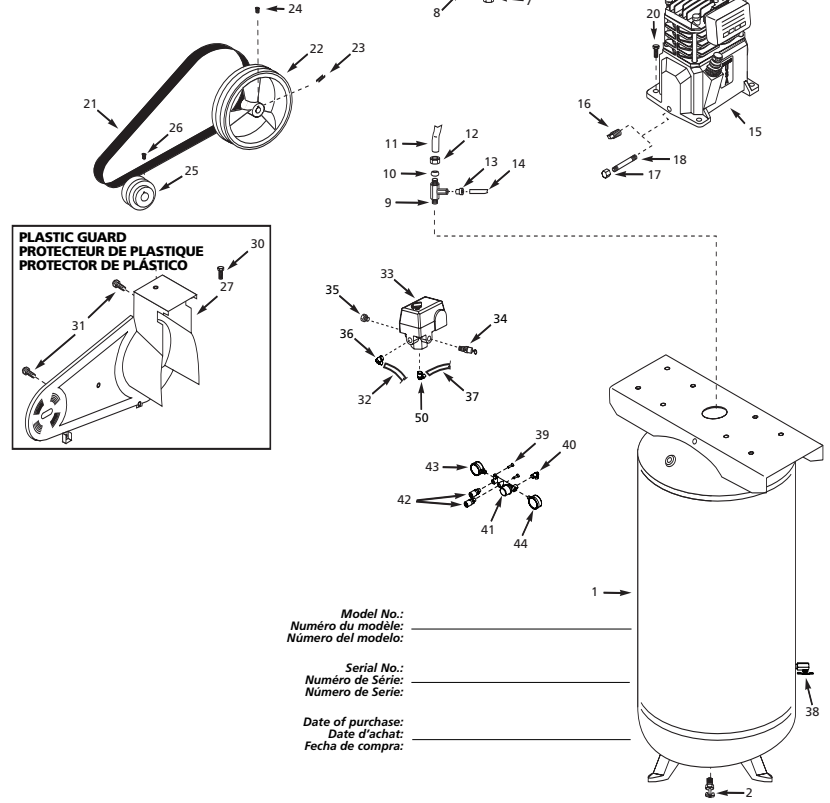

- ▲ No su muestra
- Artículo estándar de ferretería

Vertical Air Compressors Compresseurs d'Air Verticaux Compressores de Aire Verticales

Replacement Parts List
Liste de Pièces de Rechange
Lista de Repuestos

VT635600, VT635700

PLASTIC GUARD
PROTECTEUR DE PLASTIQUE
PROTECTOR DE PLÁSTICO

For parts, products & service information visit
POWER XPERT
www.chpower.com

Model No.:
Numéro du modèle:
Número del modelo:

Serial No.:
Numéro de Série:
Número de Serie: