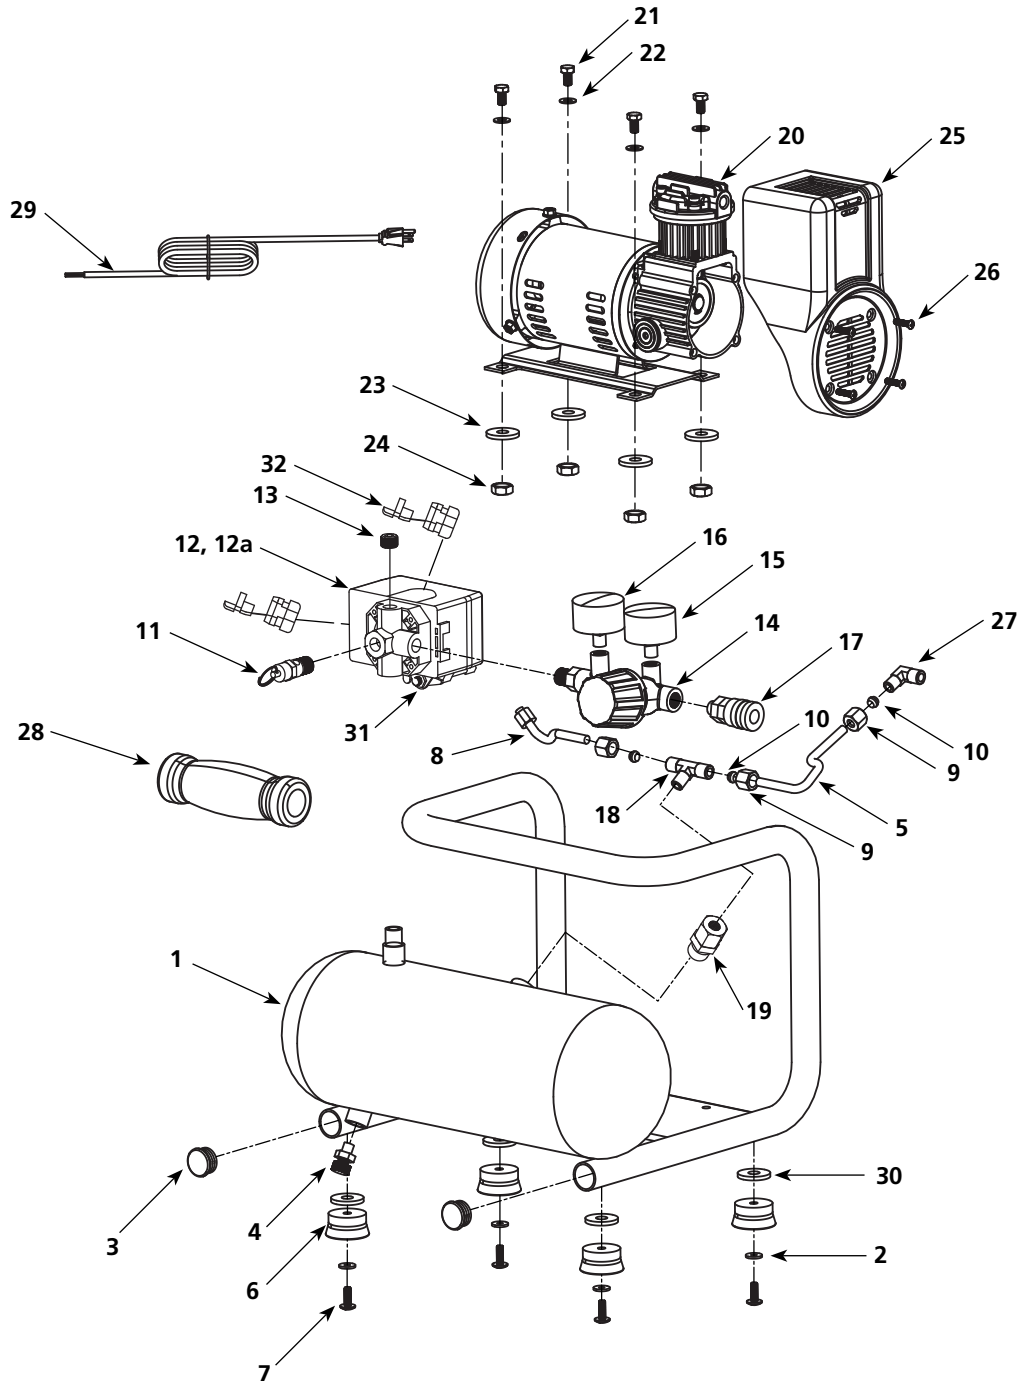

Oilless Air Compressor

Compresseurs d'Air Sans Huile

Compresores Sin Aceite

Replacement Parts List
Liste de Pièces de Rechange
Lista de Repuestos

CT100100, EX100100

For Replacement Parts or Technical Assistance, Call 1-800-543-6400

Please provide following information:

- Model number
- Serial number (if any)
- Part description and number as shown in parts list

Address any correspondence to:

Customer Service
100 Production Drive
Harrison, OH 45030 U.S.A.

Replacement Parts List

Ref. No.	Description	Part Number	Qty.
1	Tank	—	1
2	Washer	▲	4
3	Handle plug	FP074000AV	2
4	Drain valve	D-1403	1
5	Tube (check valve to pump)	■	1
6	Foot	FP074200AV ▲	4
7	Screw	▲	4
8	Nut with captive ferrule	■	1
9	Nut	■	3
10	Ferrule	■	3
11	140 PSI Safety valve	V-215100AV	1
12	Pressure switch	FP073600AV	1
12a	Pressure switch cover	CW212301AV	1
13	Plug	ST022500AV	1
14	Regulator	FP073500AV	1
15	Outlet gauge	FP073400AV	1
16	Tank gauge	FP075300AV	1
17	Coupler	HF203300AV	1
18	Brass tee	—	1
19	Check valve	FP073100AV	1
20	Pump/motor	FP100000AV	1
21	Screw	●	4
22	Washer	●	4
23	Rubber isolator	FP074600AV ●	4
24	Nut	●	4
25	Pump shroud	FP071400AV	1
26	Cover screws	FP071500AV	4
27	90° Elbow	—	1
28	Handle grip	FP073800AV	1
29	Power cord	FP074800AV	1
30	Washer	▲	4
31	Unloader valve	CW212401AV	1
32	Strain relief	CW212800AV	2

REPLACEMENT PARTS KITS

▲	Rubber foot kit	FP080600AV
■	Pump tube kit	FP072900AV
●	Motor mount kit	FP080500AV
—	Not available	

REGISTER YOUR PRODUCT ONLINE NOW! <http://www.chpower.net/reg>