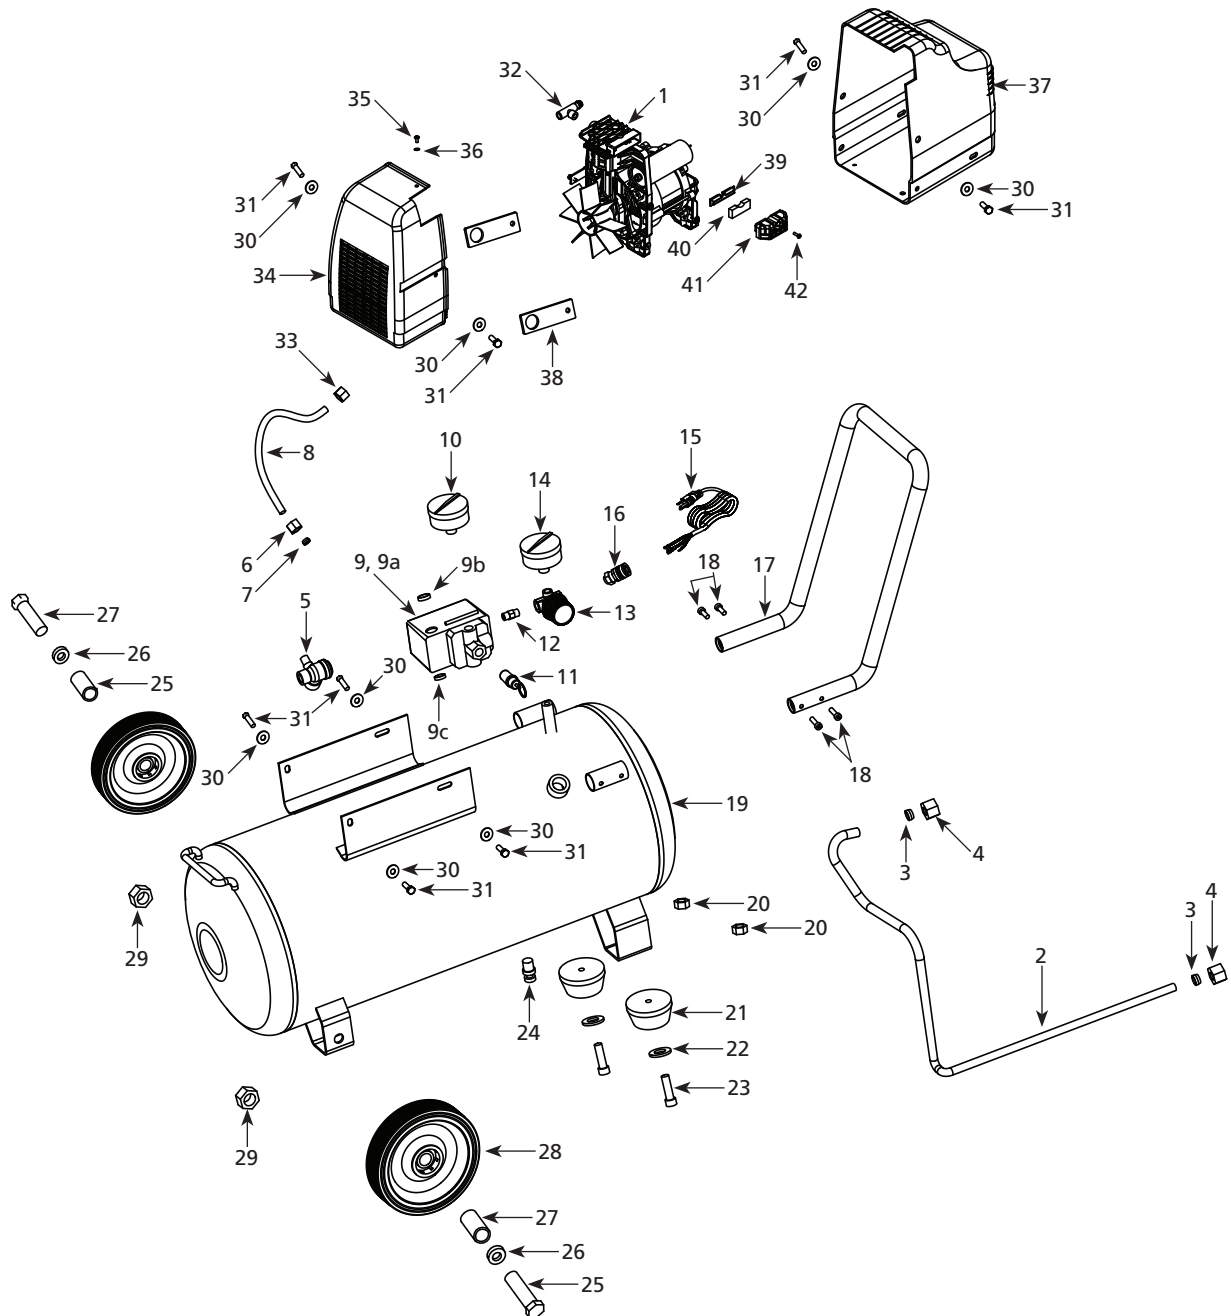

**CAMPBELL
HAUSFELD®**

Oilless Air Compressor

**Compresseurs d'Air
Sans Huile**

Compresores Sin Aceite

Replacement Parts List
Liste de Pièces de Rechange
Lista de Repuestos

HU5000

For Replacement Parts or Technical Assistance, Call 1-800-543-6400

Please provide following information:

- Model number
- Serial number (if any)
- Part description and number as shown in parts list

Address any correspondence to:

Campbell Hausfeld
Attn: Customer Service
100 Production Drive
Harrison, OH 45030 U.S.A.

Replacement Parts List

Ref. No.	Description	Part No.	Qty.
1	Pump/motor assembly	HU550000AV	1
2	Exhaust tube	✕	1
3	Ferrule	✕	2
4	Nut	✕	2
5	Check valve	HL030500AV	1
6	Nut	◆	1
7	Ferrule	◆	1
8	Unloader tube	◆	1
9	Pressure switch	HU009100AV	1
9a	Pressure switch unloader valve	HU009600AV	1
9b	Strain relief (power cord)	HU009700AV	1
9c	Strain relief (motor cord)	HU009700AV	1
10	Tank gauge	GA032802AV	1
11	Safety valve	V-215108AV	1
12	1/4 inch NPT X 1/4 inch NPT Hex nipple	-	1
13	Hi flow regulator	RE206901AV	1
14	Outlet gauge	GA032803AV	1
15	Power cord	EC014500AV	1
16	1/4 inch Male IND. Coupler	MP323400AV	1
17	Handle	●	1
18	M6 X 10 Handle bolt	●	4
19	Tank	-	1
20	Nut	▲	2
21	Rubber foot	▲	2
22	Washer	▲	2
23	Bolt	▲	2
24	Drain valve	D-1403	1
25	Axle bolt	■	2
26	Washer	■	2
27	Wheel insert	■	2
28	Wheel	■	2
29	Nut	■	2
30	Washer	▸	8
31	M5 X 16 Bolt	▸	8
32	T-fitting with easy-start valve	HU008800AV	1
33	Nut with captive ferrule	◆	1
34	Front shroud	▼	1
35	M4 X 8 Screw	▼	1
36	Washer	▼	1
37	Rear shroud	▼	1
38	Shroud connecting piece	▼	2
39	Filter housing back	+	1
40	Filter element	+	1
41	Filter housing front	+	1
42	Screw	+	1

REPLACEMENT PARTS KITS

●	Handle kit	HL038400AV
■	Wheel kit	HL038600AV
▲	Rubber foot kit	HL038700AV
▼	Shroud kit	HU007500AV
◆	Unloader tube kit	HU007600AV
▸	Shroud / motor bolt kit	HU007700AV
✕	Exhaust tube kit	HU007800AV
+	Filter assembly	HU008600AV
-	Not available